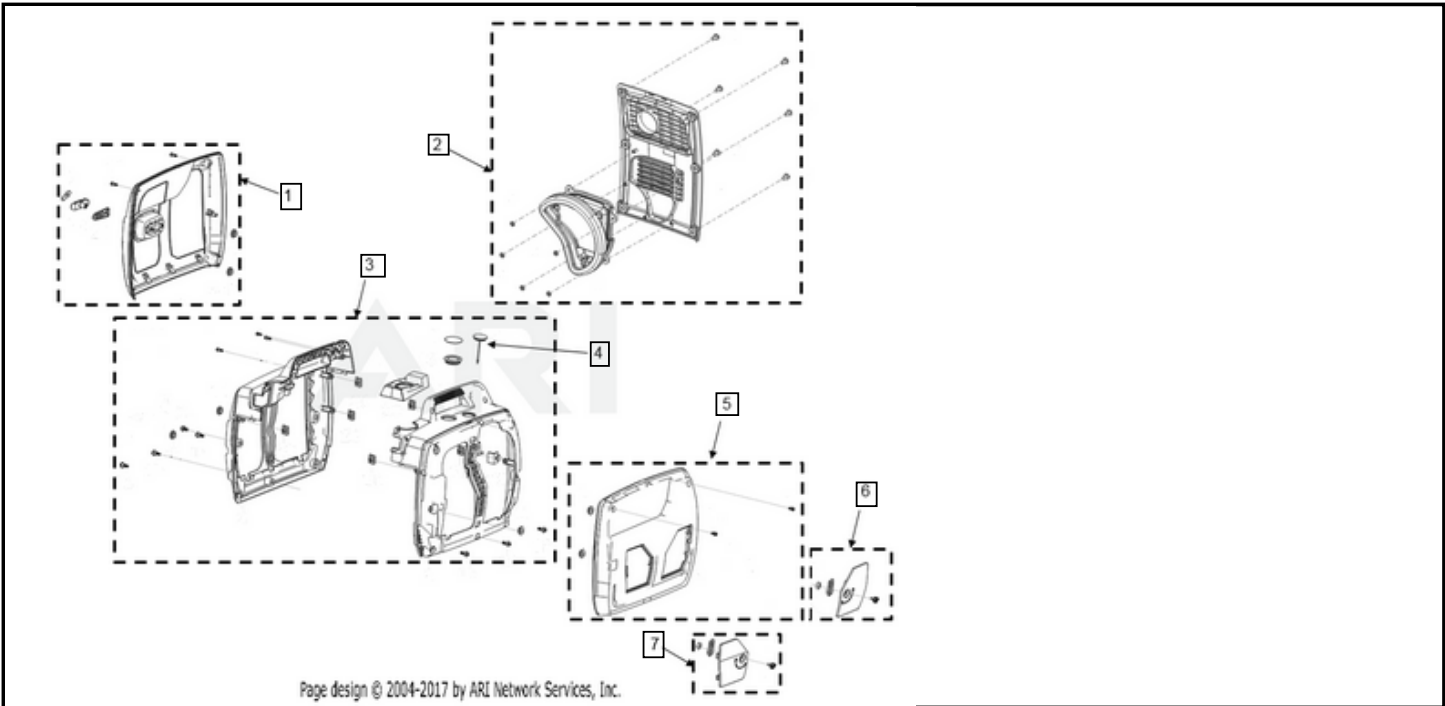

ASSEMBLY

Cover Group ▾

<- NEW MODEL

INV2000 *Cover Group*

IN

OUT

Page design © 2004-2017 by ARI Network Services, Inc.

Click and drag to move diagram view

Tag	Part #	Description	USD	CAD
1	517-9223	Left Cover Group Includes left cover, recoil guide, recoil plate, recoil handle, and mounting hardware.	Call Us	Call Us
2	517-9218	Muffler Cover Group Includes muffler side cover, rubber cushion, clips, and bolts.	Call Us	Call Us
3	517-9222	Central Cover Group Includes left and right inner shells, spark plug cover, trim panel, fuel level view panel, and mounting hardware.	Call Us	Call Us
4	517-9224	Spark Plug Cover Spark plug cover for INV2000	Call Us	Call Us
5	517-9221	Right Cover Group Includes right cover and mounting hardware.	Call Us	Call Us
6	517-9220	Right Door Group Includes right service door, knob, stopper, and spring.	Call Us	Call Us
7	517-9219	Left Door Group Includes left service door, knob, stopper, and spring.	Call Us	Call Us