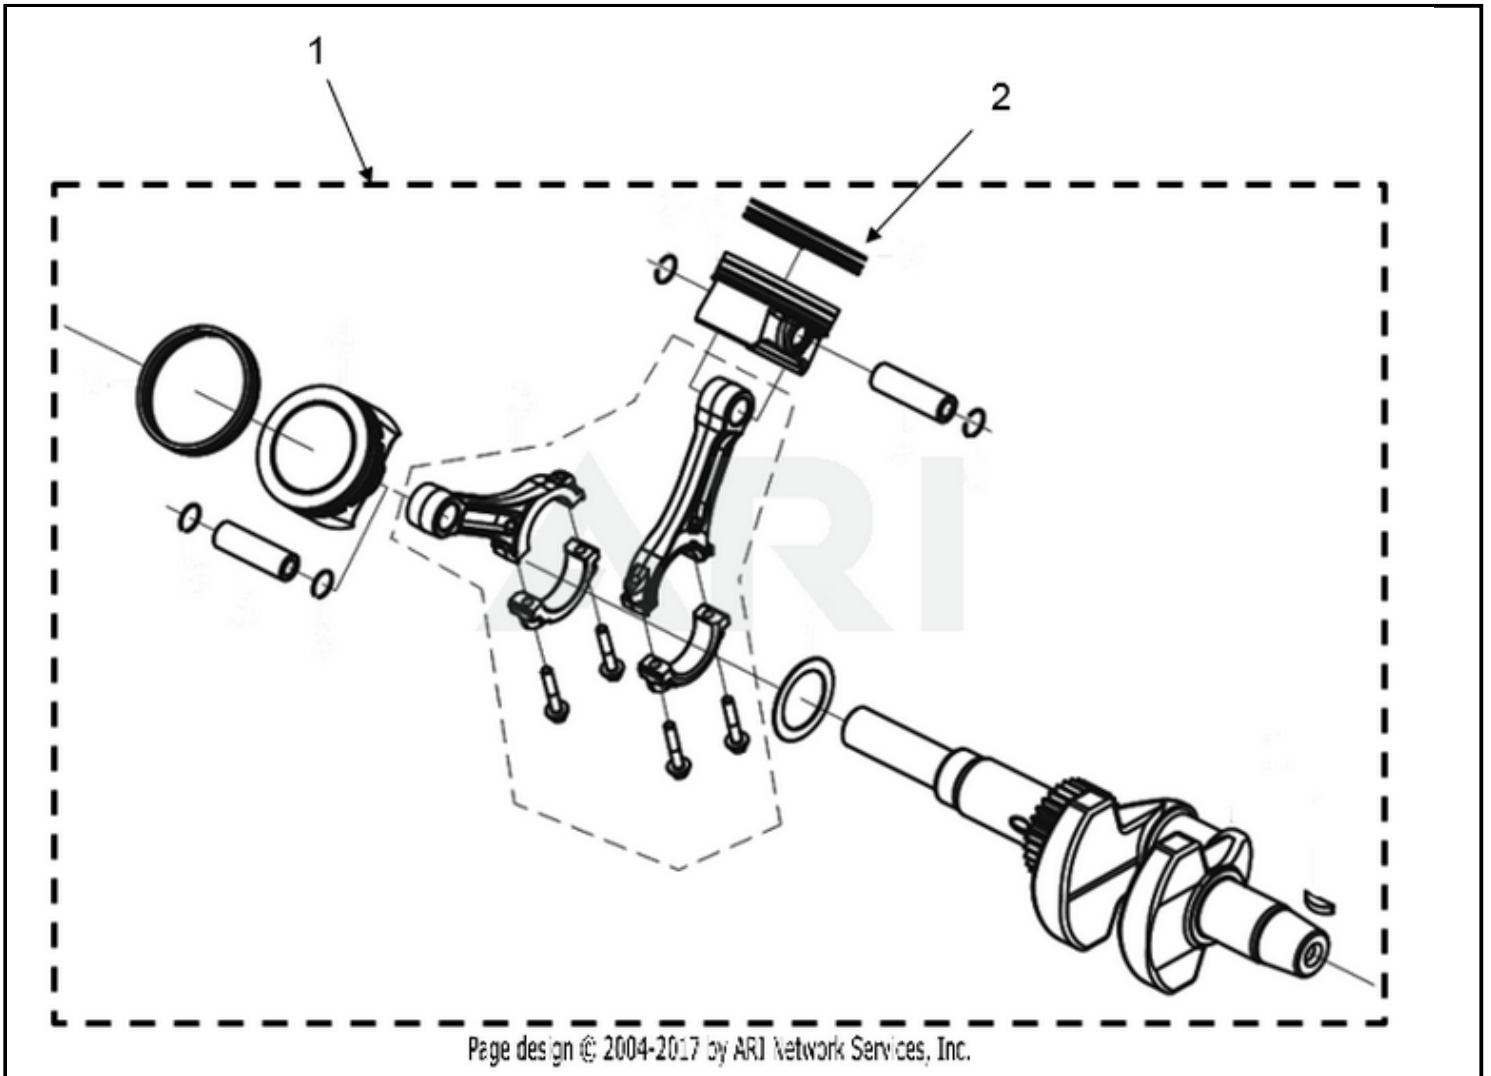

ASSEMBLY

Crankshaft Group

<- NEW MODEL

RP12000 E CARB *Crankshaft Group*

IN

OUT

Page design © 2004-2017 by ARI Network Services, Inc.

Click and drag to move diagram view

Tag	Part #	Description	USD	CAD
1	501-5314	Crankshaft Group Includes crankshaft, thrust washer, pistons, connecting rods, pins, clips, and piston rings.	Call Us	Call Us
2	501-5313	Piston Rings Piston rings for RP12000E	Call Us	Call Us