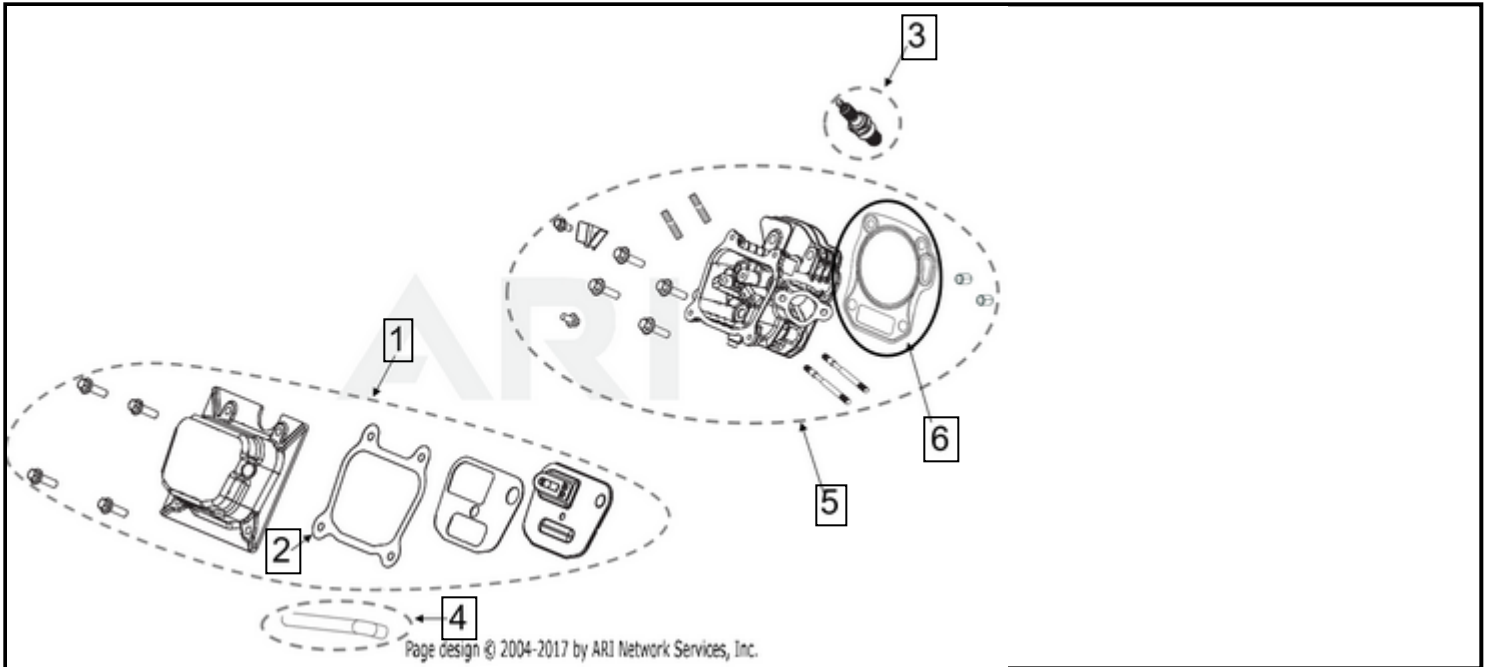

# ASSEMBLY

Cylinder Head Group ▾

<- NEW MODEL

## INV4000 E *Cylinder Head Group*

IN

OUT

Click and drag to move diagram view

Tag	Part #	Description	USD	CAD
1	589-6175	Cylinder Head Gasket   Includes cylinder head cover, gasket, breather gasket, and mounting hardware	Call Us	Call Us
2	589-6214	Cylinder Head Cover Gasket   Cylinder head cover gasket	Call Us	Call Us
3	511-7296	Spark Plug   Spark Plug	Call Us	Call Us
4	589-6216	Breather Tube   Crankcase breather tube	Call Us	Call Us
5	589-6176	Cylinder Head Group   Includes cylinder head, gasket, muffler studs, carburetor studs, locating pins, and bolts	Call Us	Call Us
6	511-7252	Cylinder Head Gasket   Cylinder Head Gasket	Call Us	Call Us