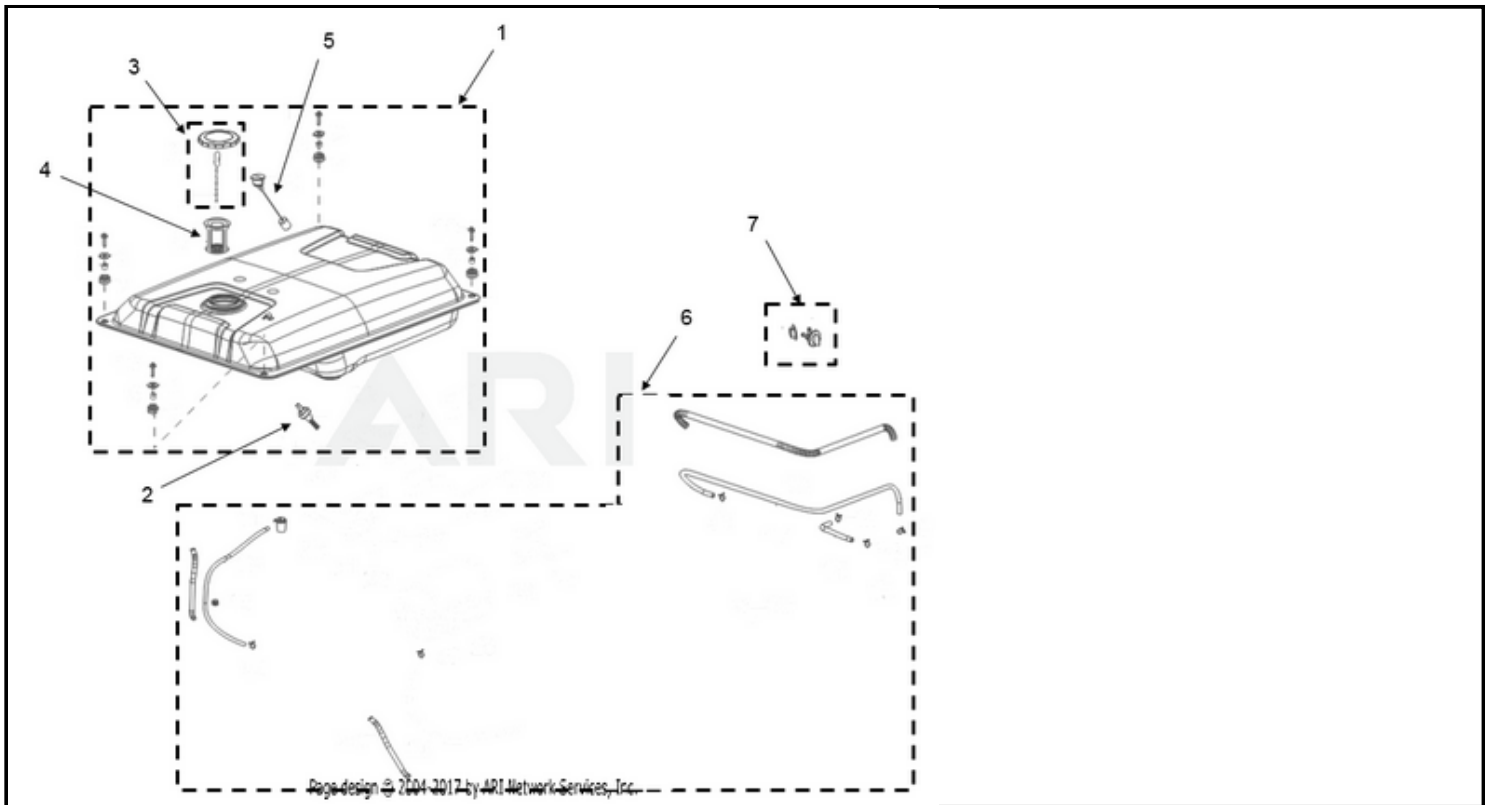

ASSEMBLY

Fuel Group

<- NEW MODEL

RP12000 E Fuel Group

IN

OUT

Click and drag to move diagram view

Tag	Part #	Description	USD	CAD
1	501-5346	Fuel Tank Group Includes fuel tank, fuel level gauge, fuel strainer, fuel filter, fuel cap group, and mounting hardware	Call Us	Call Us
2	501-5343	Fuel Filter Fuel filter for RP12000E	Call Us	Call Us
3	501-5345	Fuel Cap Group Includes the fuel cap, chain, and clip.	Call Us	Call Us
4	501-5342	Fuel Strainer Fuel strainer for RP12000E	Call Us	Call Us
5	501-5344	Fuel Level Gauge Fuel gauge for RP12000E	Call Us	Call Us
6	501-5348	Rollover Valve Group Includes the rollover valve, all fuel hoses, and mounting clamps	Call Us	Call Us
7	501-5347	Fuel Valve Group Includes the fuel valve and retainer	Call Us	Call Us