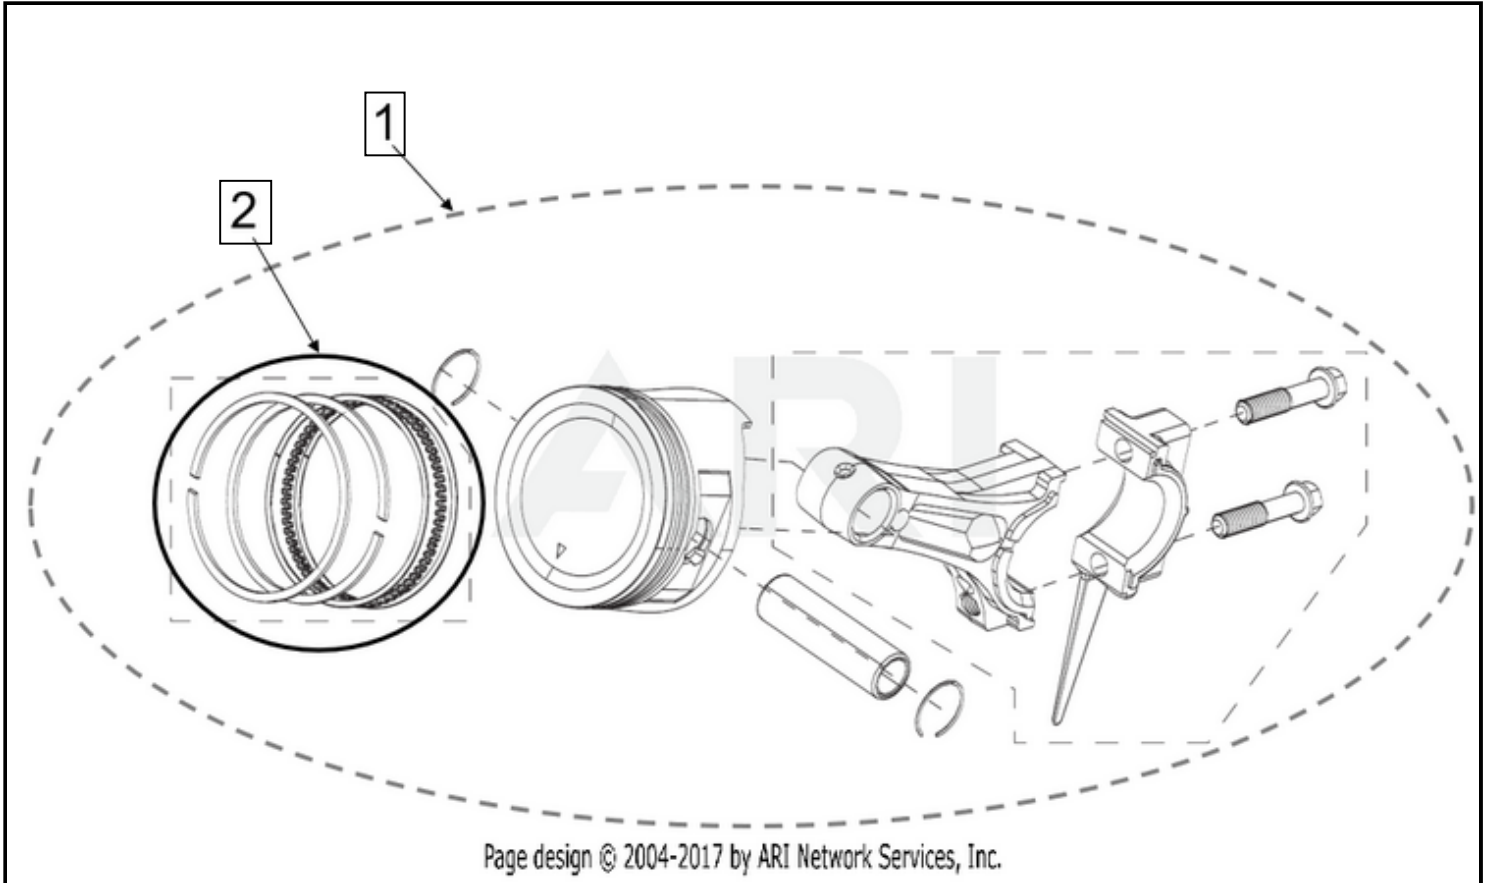

ASSEMBLY

Piston Group ▾

<- NEW MODEL

INV4000 E *Piston Group*

IN

OUT

Page design © 2004-2017 by ARI Network Services, Inc.

👉 Click and drag to move diagram view

Tag	Part #	Description	USD	CAD
1	589-6177	Piston Group Includes piston ring assembly, piston pin clip, piston, piston pin, and connecting rod.	Call Us	Call Us
2	589-6219	Piston Ring Assembly Piston Ring Assembly	Call Us	Call Us