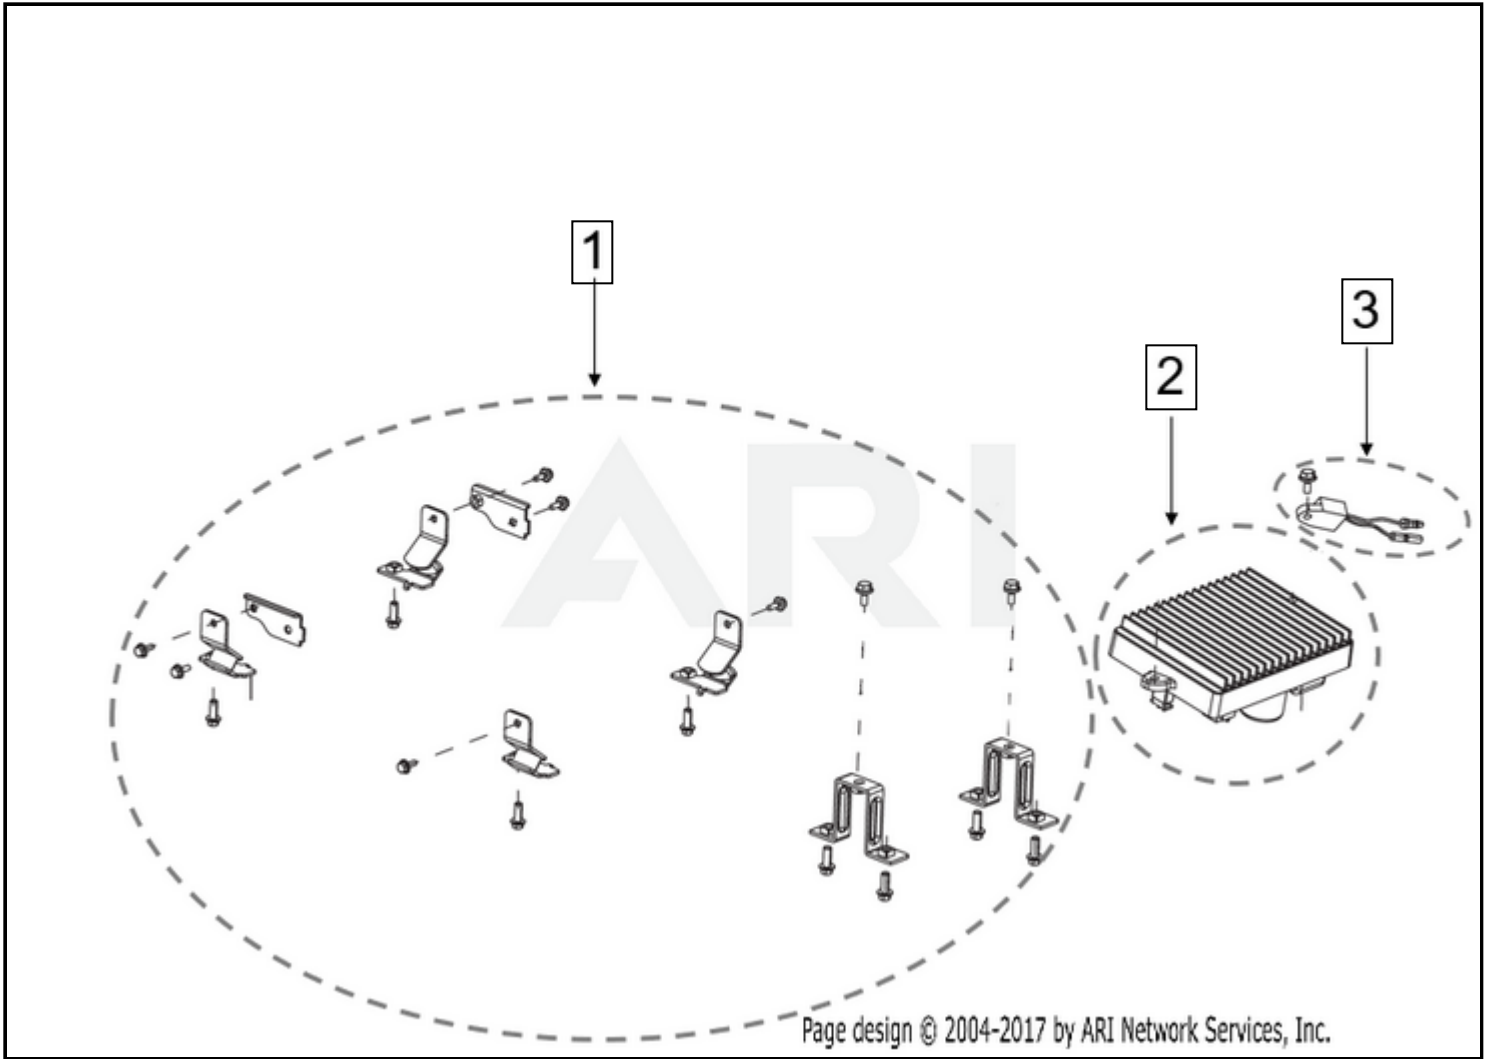

# ASSEMBLY

Frame Group ▼

<- NEW MODEL

INV1250 *Frame Group*

IN

OUT

Click and drag to move diagram view

Tag	Part #	Description	USD	CAD
1	589-6140	Frame Support Group   Includes inverter assembling frame, right and left engine frame cushions, mounting brackets, and hardware	Call Us	Call Us
2	589-6165	Inverter   Inverter	Call Us	Call Us
3	589-6166	Oil Protector   Includes oil protector and hardware	Call Us	Call Us