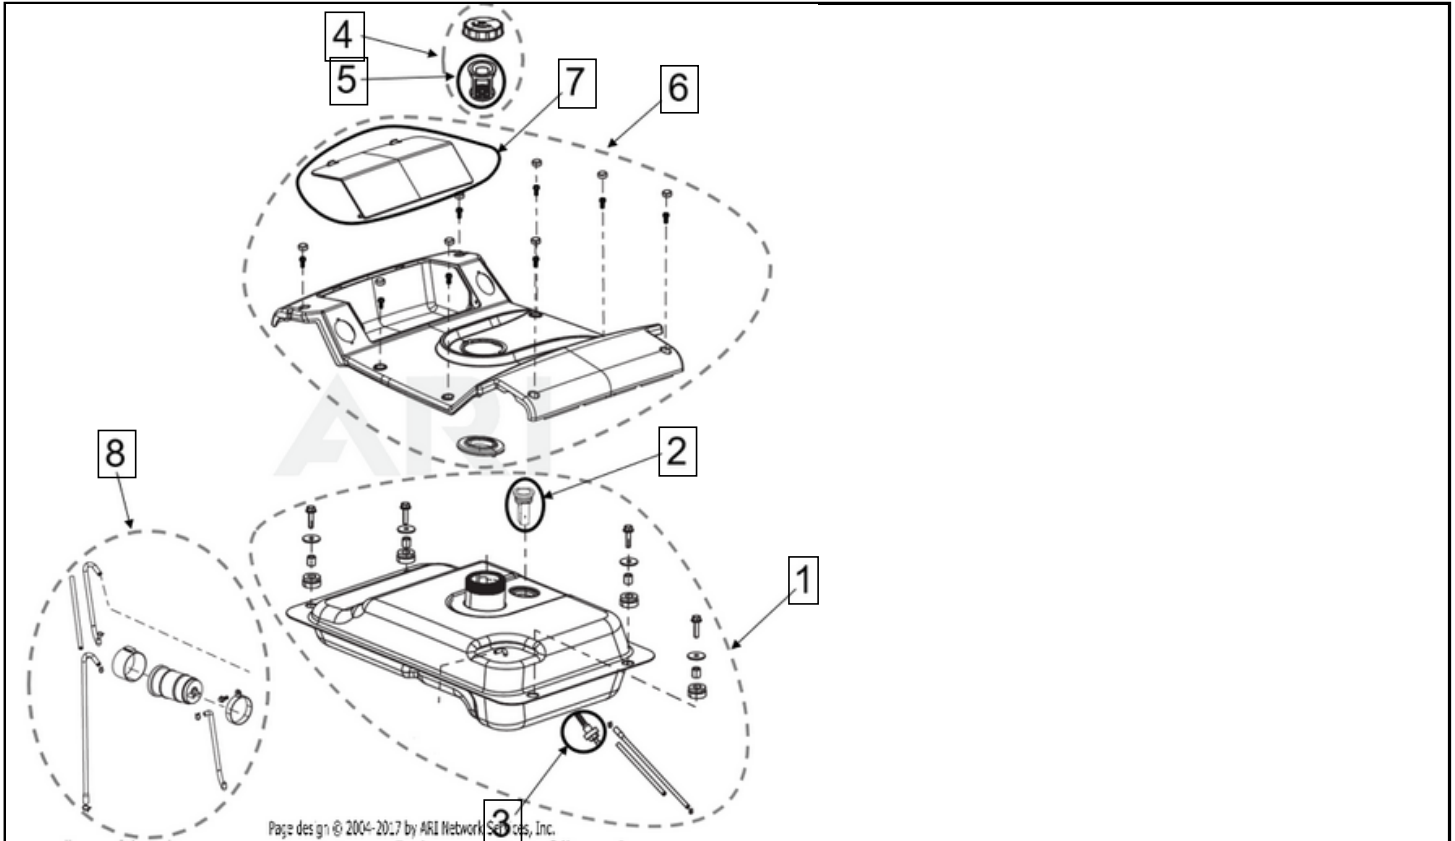

# ASSEMBLY

Fuel Tank Group

< NEW MODEL

INV4000 E Fuel Tank Group

IN OUT

Page design © 2004-2017 by ARL Network Services, Inc.

Click and drag to move diagram view

Tag	Part #	Description	USD	CAD
1	589-6188	Fuel Tank Group   Includes fuel tank, fuel level sensor, fuel filter, and mounting hardware	Call Us	Call Us
2	589-6230	Fuel Level Sensor   Fuel Level Sensor	Call Us	Call Us
3	589-6231	Fuel Filter   Fuel Filter	Call Us	Call Us
4	589-6189	Fuel Cap Group   Includes fuel cap and strainer	Call Us	Call Us
5	589-6232	Fuel Strainer   Fuel Strainer	Call Us	Call Us
6	589-6190	Fuel Tank Cover Group   Includes upper cover, box cover accessory, end plug, and hardware	Call Us	Call Us
7	589-6233	Storage Box Door   Tool Compartment door	Call Us	Call Us
8	589-6191	Fumes Disposal Group FOR CARB UNIT ONLY   Includes carbon collector fasten plate, fuel steam collector, rubber jacket, fuel evap hoses, air cleaner hose, clamps and hardware	Call Us	Call Us