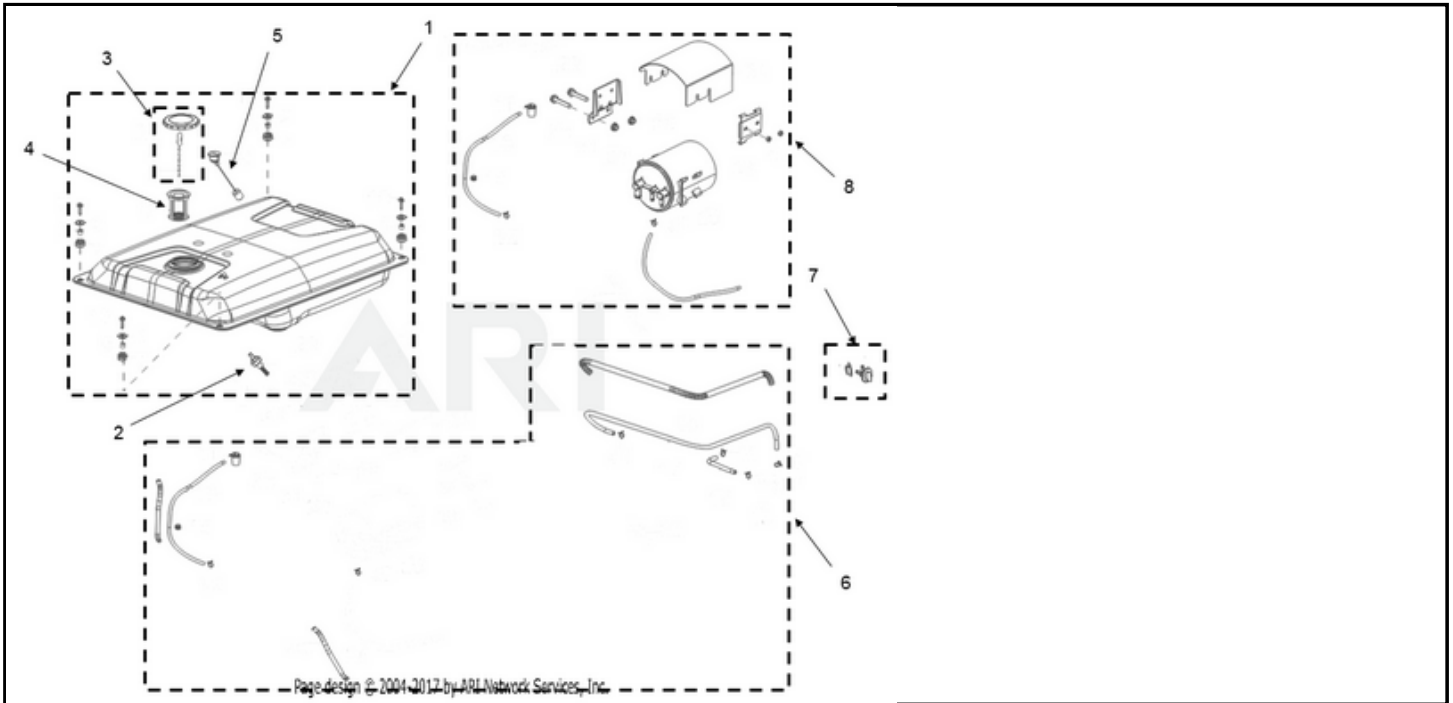

ASSEMBLY

CARB Fuel Group

<- NEW MODEL

RP12000 E CARB CARB Fuel Group

IN

OUT

Click and drag to move diagram view

Tag	Part #	Description	USD	CAD
1	501-5346	Fuel Tank Group Includes fuel tank, fuel level gauge, fuel strainer, fuel filter, fuel cap group, and mounting hardware	Call Us	Call Us
2	501-5343	Fuel Filter Fuel filter for RP12000E	Call Us	Call Us
3	501-5345	Fuel Cap Group Includes the fuel cap, chain, and clip.	Call Us	Call Us
4	501-5342	Fuel Strainer Fuel strainer for RP12000E	Call Us	Call Us
5	501-5344	Fuel Level Gauge Fuel gauge for RP12000E	Call Us	Call Us
6	501-5350	CARB Rollover Valve Group Includes the rollover valve, all fuel hoses, and mounting clamps for the CARB version.	Call Us	Call Us
7	501-5347	Fuel Valve Group Includes the fuel valve and retainer	Call Us	Call Us
8	501-5349	Fumes Disposal Group Includes the vapor canister, mounting plates, hoses, rollover valve, mounting clamps, and mounting hardware for the CARB version.	Call Us	Call Us