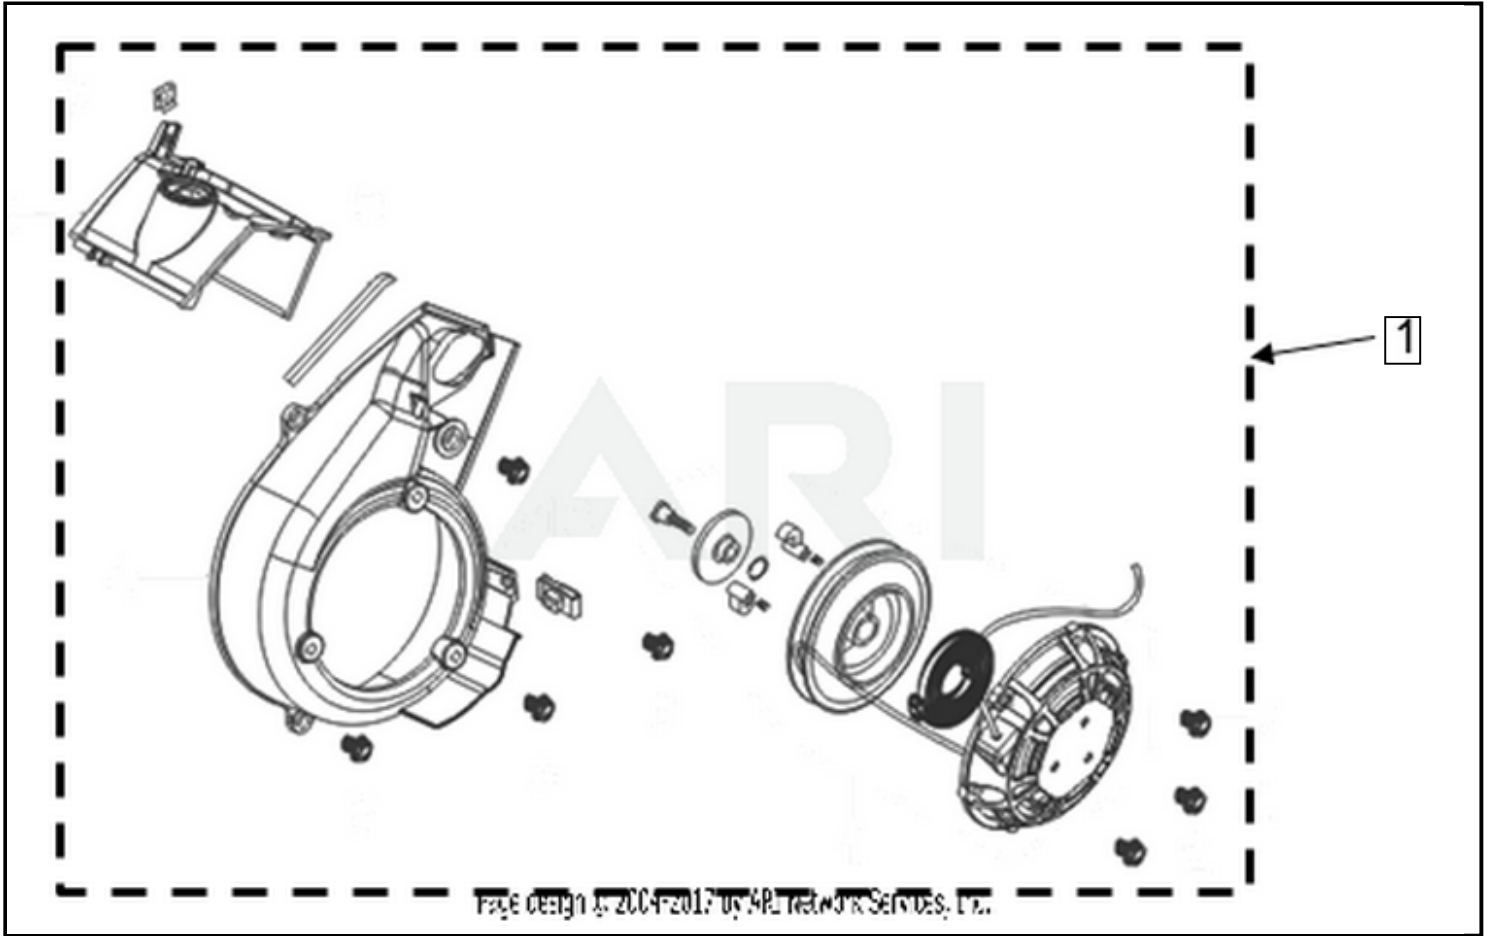

ASSEMBLY

Recoil Starter Group ▾

<- NEW MODEL

INV2000 *Recoil Starter Group*

IN

OUT

Click and drag to move diagram view

Tag	Part #	Description	USD	CAD
1	522-2703	Recoil Starter Group Includes recoil starter, shroud, air deflector, limit card, and mounting hardware.	Call Us	Call Us