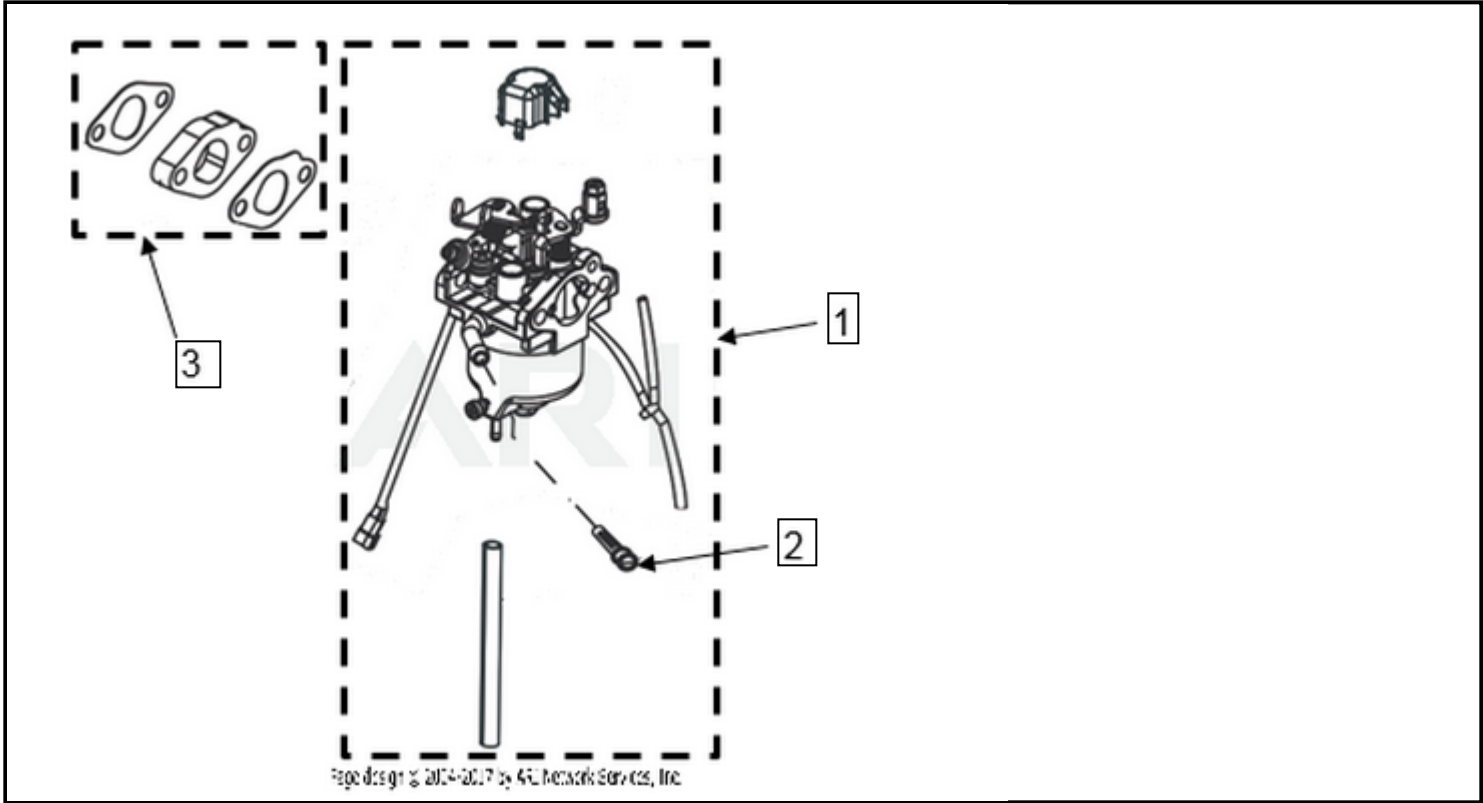

ASSEMBLY

Carburetor Group

<- NEW MODEL

INV2000 Carburetor Group

IN

OUT

Click and drag to move diagram view

Tag	Part #	Description	USD	CAD
1	522-2706	Carburetor Group Includes carburetor, fuel tube, fuel filter, and cap.	Call Us	Call Us
2	522-2704	Fuel Filter Fuel filter for INV2000	Call Us	Call Us
3	522-2705	Carburetor Gasket Group Includes insulator, insulator gasket, and carburetor gasket.	Call Us	Call Us