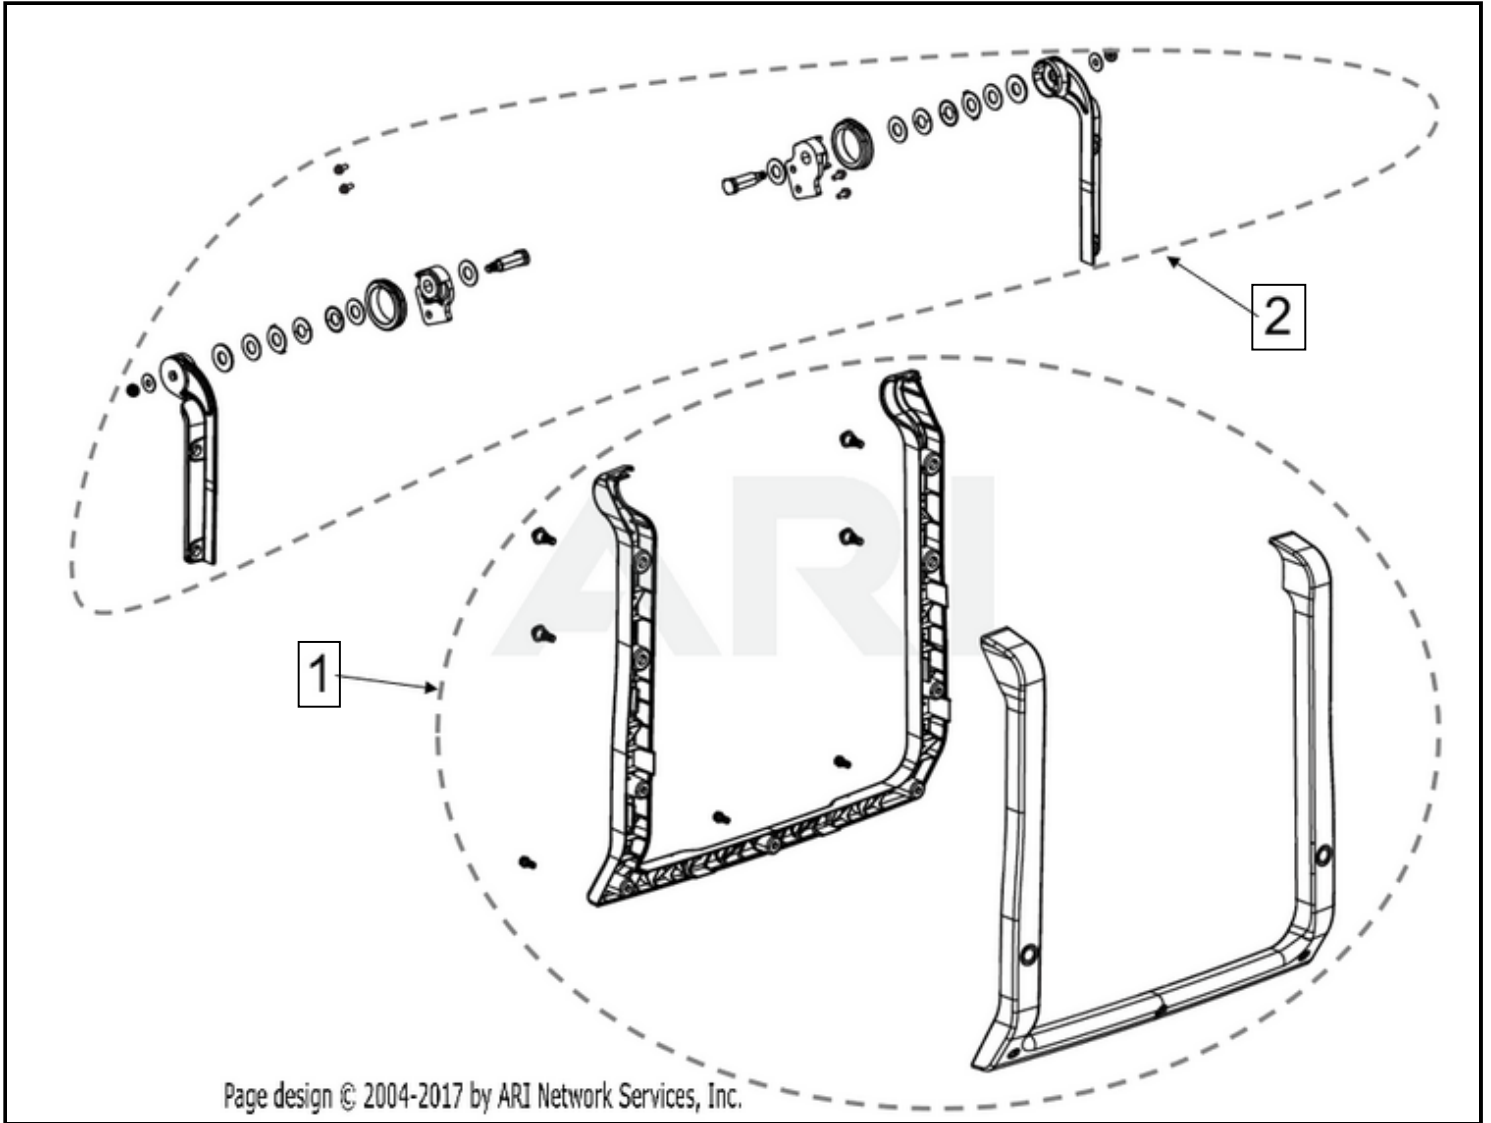

ASSEMBLY

Handle Group ▾

<- NEW MODEL

INV4000 E *Handle Group*

IN

OUT

Page design © 2004-2017 by ARI Network Services, Inc.

Click and drag to move diagram view

Tag	Part #	Description	USD	CAD
1	589-6197	Handle Group Includes upper and lower handle and bolts	Call Us	Call Us
2	589-6198	Handle Hinge Group Includes metal hinges and mounting hardware	Call Us	Call Us