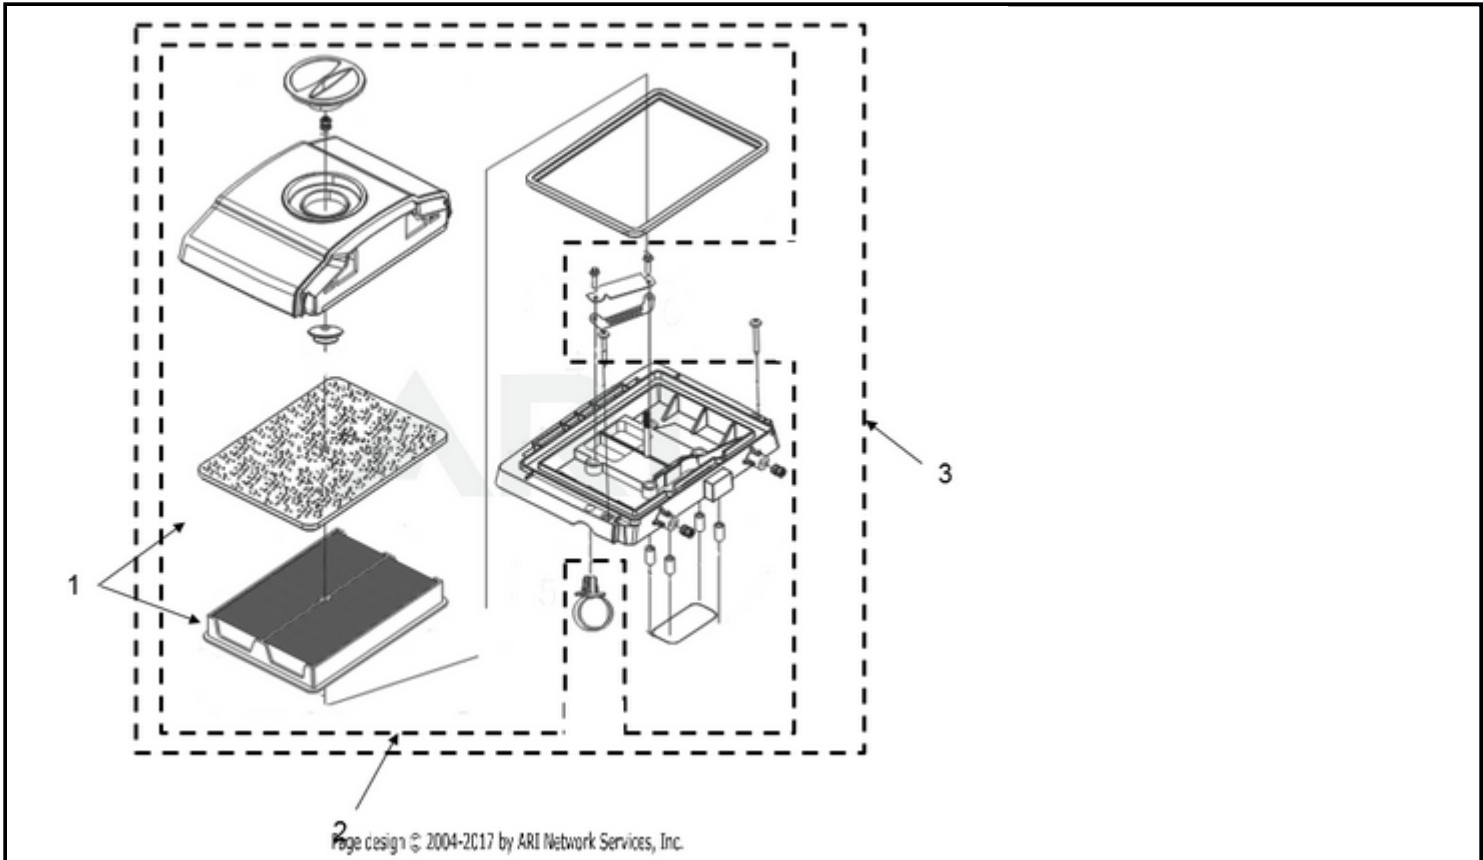

ASSEMBLY

Air Cleaner Group ▾

<- NEW MODEL

RP12000 E CARB *Air Cleaner Group*

IN

OUT

Click and drag to move diagram view

Tag	Part #	Description	USD	CAD
1	501-5329	Air Filter Air filter for the RP12000E	Call Us	Call Us
2	501-5330	Air Cleaner Group Includes the air filter, housing, lock, and clip.	Call Us	Call Us
3	501-5331	Air Filter Group Includes the air filter, housing, lock, clip, intake tube cover, collar, and mounting hardware.	Call Us	Call Us