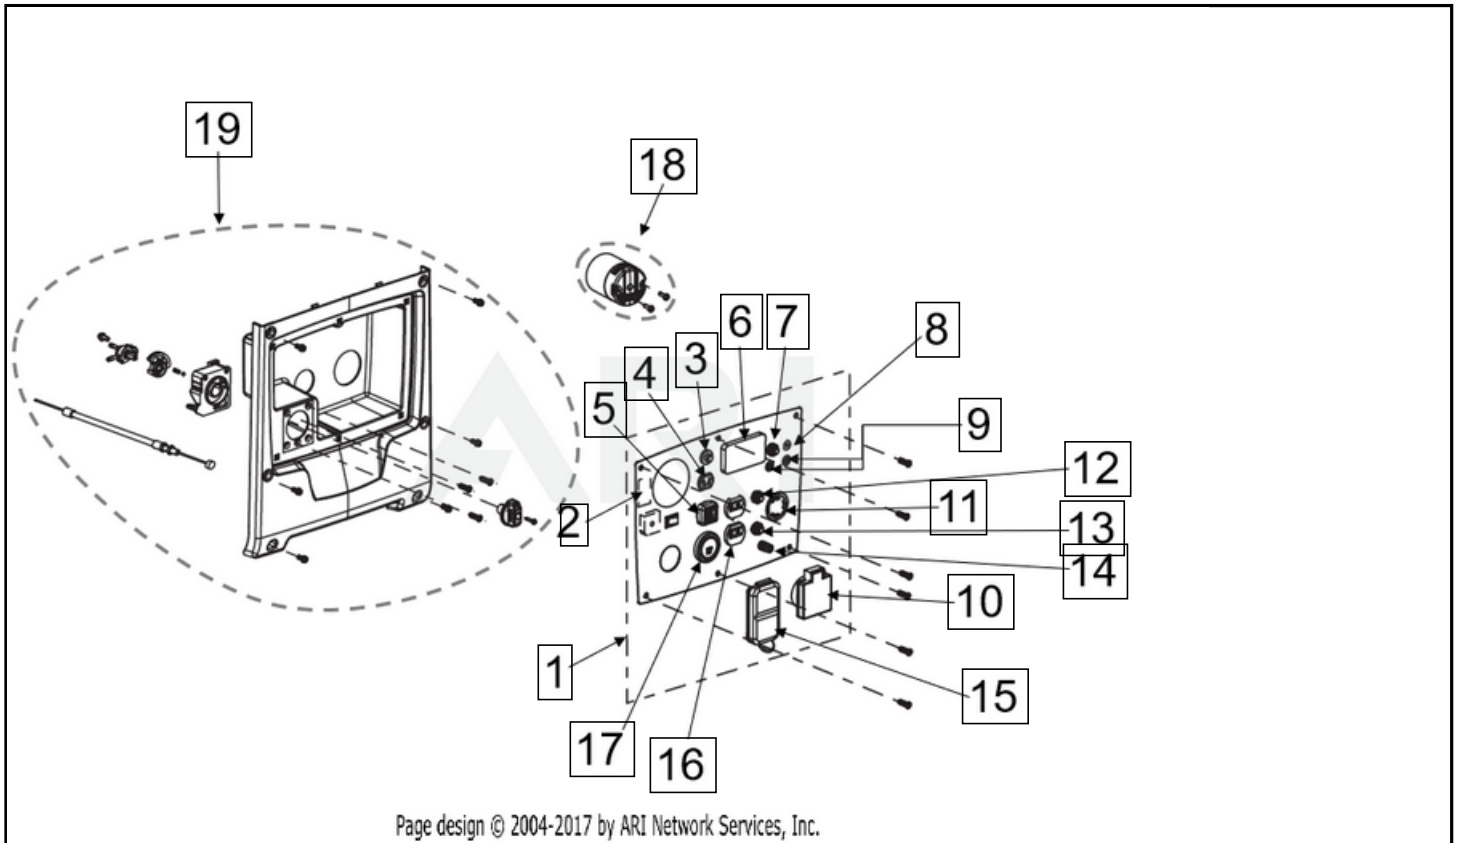

ASSEMBLY

Control Panel Group CO

<- NEW MODEL

INV4000 E Control Panel Group CO

IN

OUT

Page design © 2004-2017 by ARI Network Services, Inc.

Click and drag to move diagram view

| Tag | Part # | Description | USD | CAD |
|-----|----------|--|---------|---------|
| 1 | 589-6194 | Control Panel Group Includes control panel subassembly, housing panel, and mounting hardware | Call Us | Call Us |
| 2 | 589-6237 | CO Controller CO Controller | Call Us | Call Us |
| 3 | 501-5361 | DC Circuit Breaker DC circuit breaker | Call Us | Call Us |
| 4 | 530-1197 | DC Receptacle DC Receptacle | Call Us | Call Us |
| 5 | 530-1194 | USB Receptacle USB Receptacle | Call Us | Call Us |
| 6 | 589-6241 | Multifunction Display Multifunction Display | Call Us | Call Us |
| 7 | 589-6242 | Multifunction Display Reset Button Multifunction Display Reset Button | Call Us | Call Us |
| 8 | 501-5364 | Battery Charger Port Battery Charge Port | Call Us | Call Us |
| 9 | 589-6158 | Parallel Ports Parallel Ports | Call Us | Call Us |
| 10 | 501-5369 | Rain Cover Rain Cover for single outlet | Call Us | Call Us |

| Tag | Part # | Description | USD | CAD |
|-----|----------|--|---------|---------|
| 11 | 501-5370 | 120VAC Locking Outlet 120 VAC Locking Outlet | Call Us | Call Us |
| 12 | 501-5362 | 30A Circuit Breaker 30A Circuit Breaker | Call Us | Call Us |
| 13 | 501-5360 | 20A Circuit Breaker 20A Circuit Breaker | Call Us | Call Us |
| 14 | 530-1193 | Ground Terminal Ground Terminal | Call Us | Call Us |
| 15 | 511-8898 | Duplex Rain Cover Rain Cover for duplex outlet | Call Us | Call Us |
| 16 | 511-8058 | 120VAC GFCI Duplex 120VAC GFCI | Call Us | Call Us |
| 17 | 589-6251 | Electric Start Button Electric Start Button | Call Us | Call Us |
| 18 | 589-6195 | CO Detector CO Detector | Call Us | Call Us |
| 19 | 589-6196 | Generator Switch Group Includes generator switch assembly, choke handle, stopper, fuel switch, and mounting hardware | Call Us | Call Us |