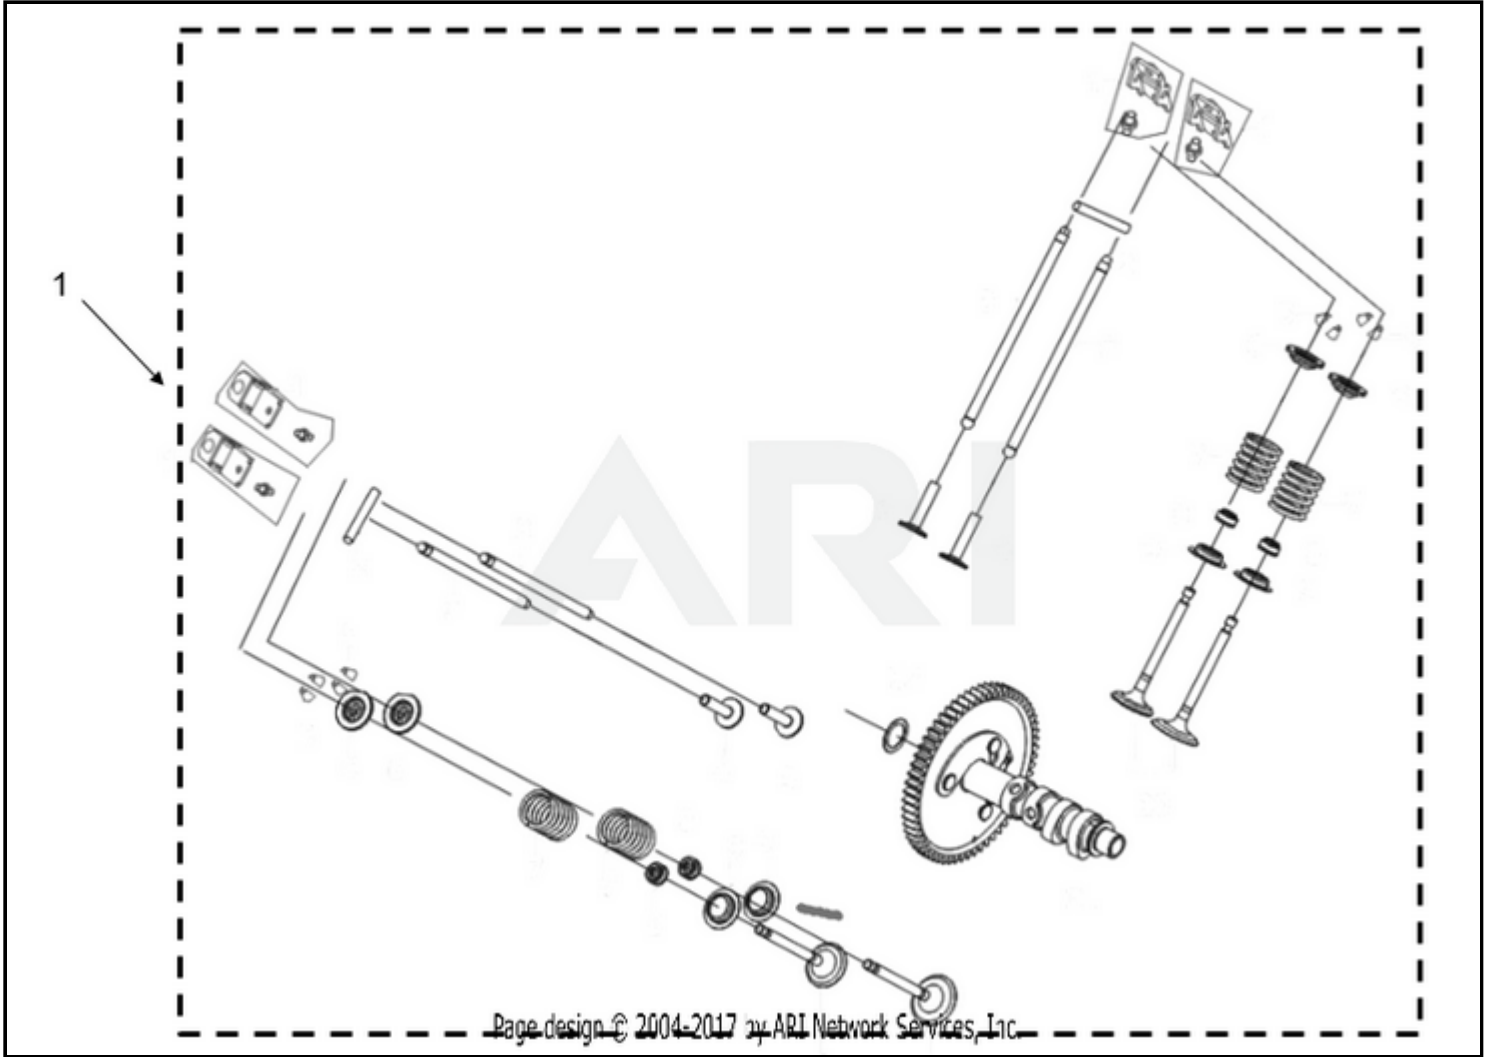

ASSEMBLY

Camshaft Group ▾

<- NEW MODEL

RP12000 E CARB *Camshaft Group*

IN

OUT

☞ Click and drag to move diagram view

Tag	Part #	Description	USD	CAD
1	501-5315	Camshaft Group Includes camshaft assembly, intake and exhaust valves, valve guide seals, valve springs, valve seats, retainers, locking clamps, rocker arms, lifters, pushrods, and washer.	Call Us	Call Us