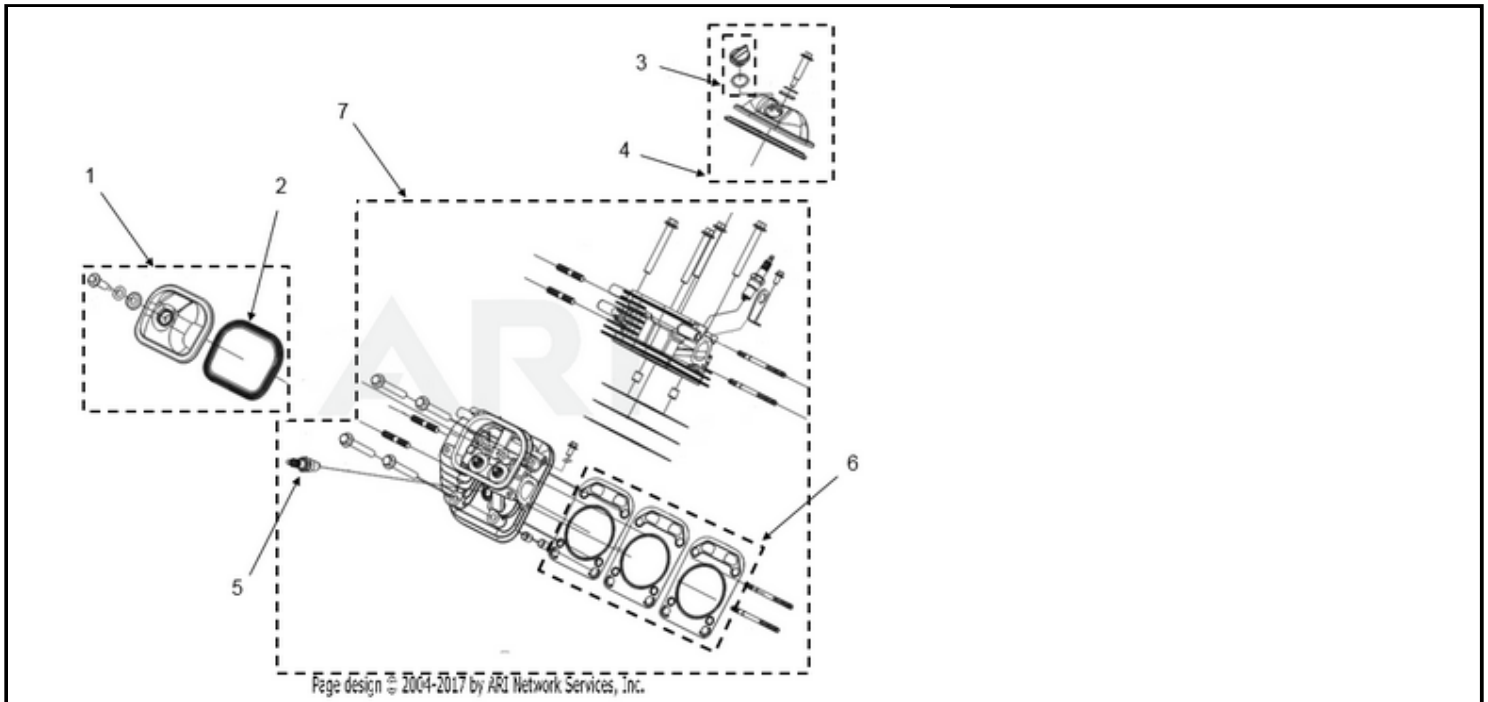

# ASSEMBLY

Cylinder Head Group

<- NEW MODEL

**RP12000 E CARB** *Cylinder Head Group*

IN

OUT

Click and drag to move diagram view

Tag	Part #	Description	USD	CAD
1	501-5298	Cylinder Head Cover Group   Includes cylinder head cover, gaskets, and bolt.	Call Us	Call Us
2	501-5295	Cylinder Head Cover Gasket   Cylinder head cover gasket for RP12000E	Call Us	Call Us
3	501-5297	Oil Cap Group   Includes oil cap and seal	Call Us	Call Us
4	501-5299	Cylinder Head Cover Group   Includes cylinder head cover, gaskets, bolt, and oil cap group.	Call Us	Call Us
5	501-5296	Spark Plug   Spark plug for RP12000E	Call Us	Call Us
6	501-5300	Cylinder Head Gasket Group   Includes core plate and cylinder head gaskets	Call Us	Call Us
7	501-5301	Cylinder Head Group   Includes cylinder head, cylinder head gasket group, spark plugs, studs, locating pins, lug, washer, and bolts.	Call Us	Call Us