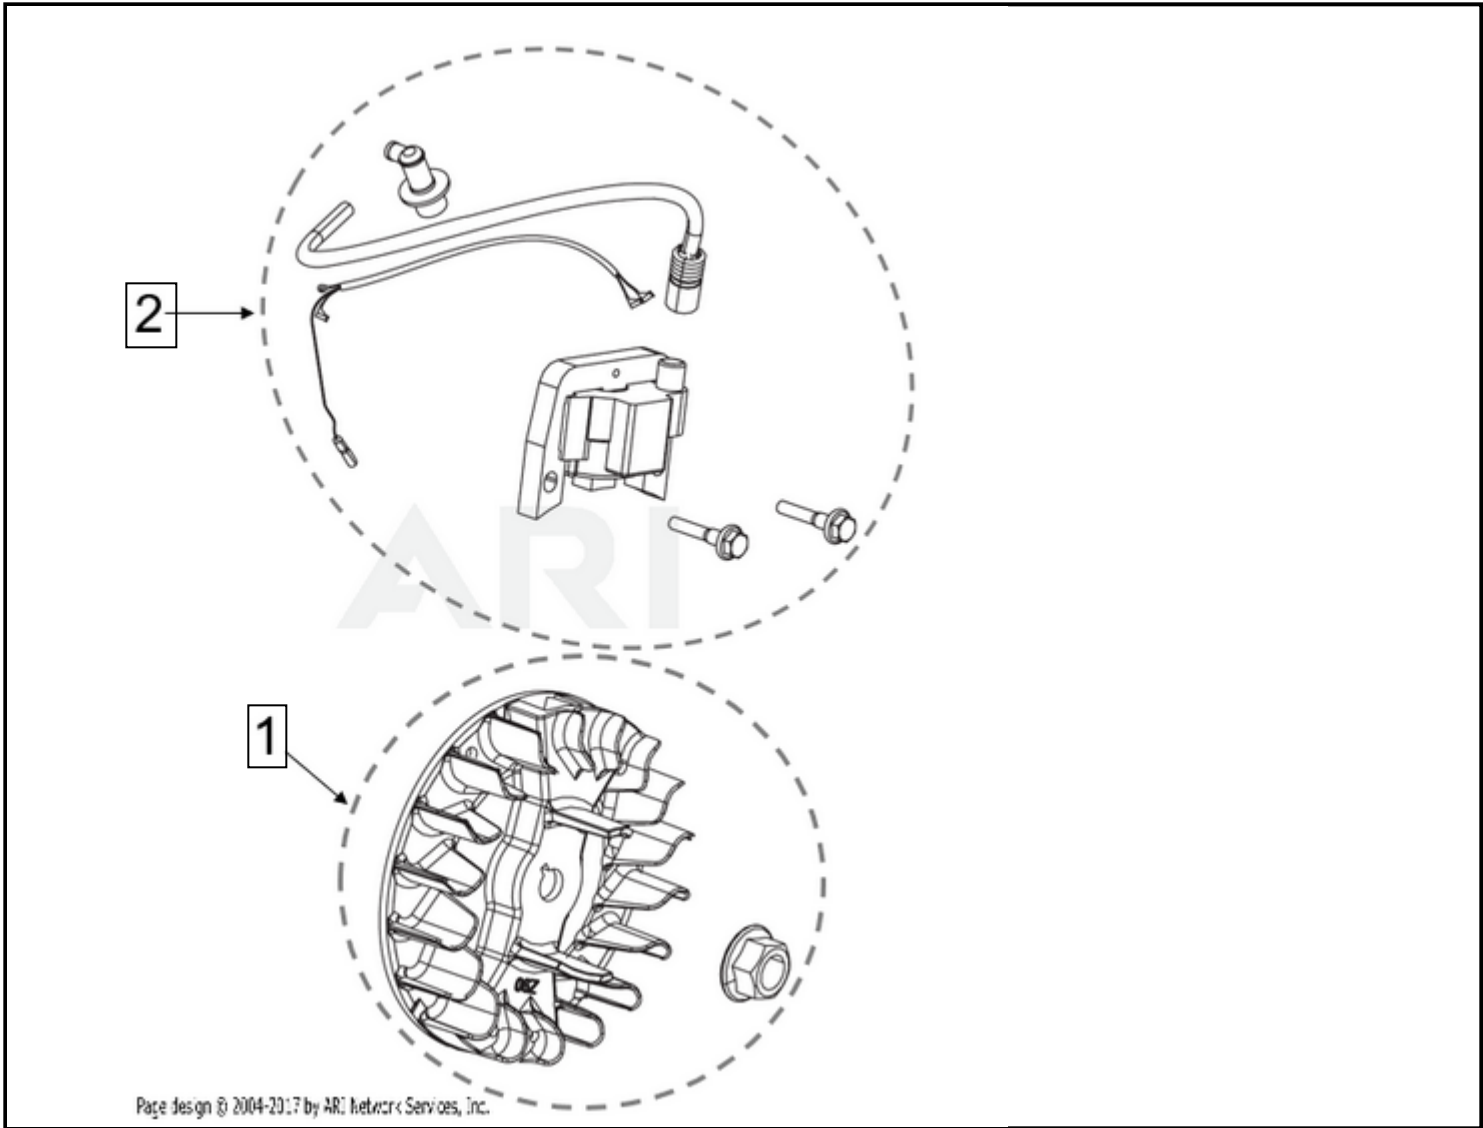

ASSEMBLY

Flywheel Group ▼

<- NEW MODEL

INV1250 *Flywheel Group*

IN

OUT

Page design © 2004-2017 by ARI Network Services, Inc.

Click and drag to move diagram view

| Tag | Part # | Description | USD | CAD |
|-----|----------|---|---------|---------|
| 1 | 589-6121 | Flywheel Group Includes Flywheel assembly and hardware | Call Us | Call Us |
| 2 | 589-6122 | Ignition Coil Group Includes Ignition Coil and hardware | Call Us | Call Us |