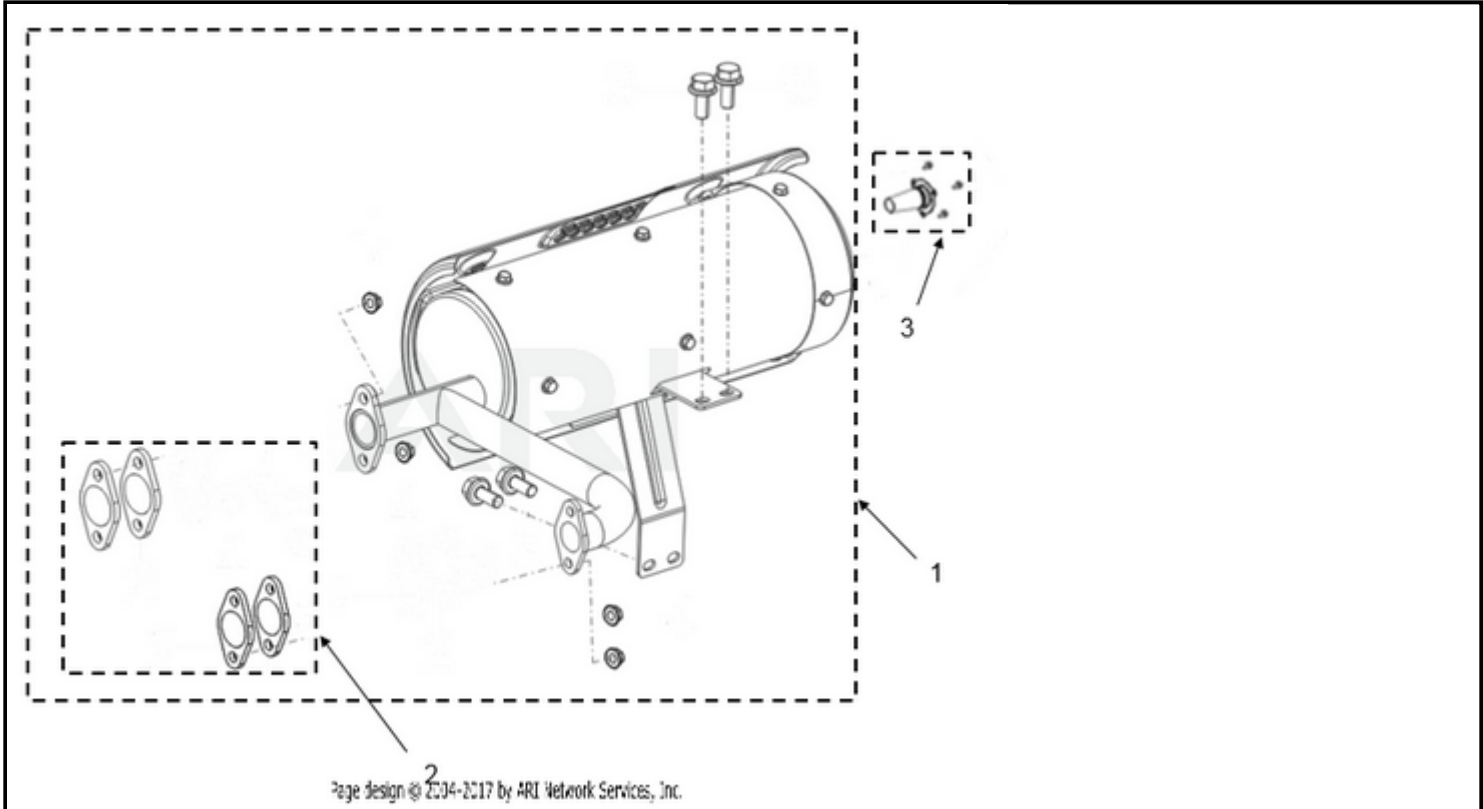

ASSEMBLY

Muffler Group ▾

<- NEW MODEL

RP12000 E CARB Muffler Group

IN

OUT

Click and drag to move diagram view

Tag	Part #	Description	USD	CAD
1	501-5340	Muffler Group Includes the muffler assembly, spark arrester, and all mounting hardware for RP12000E.	Call Us	Call Us
2	501-5339	Exhaust Gasket Exhaust gasket for RP12000E	Call Us	Call Us
3	501-5341	Spark Arrester Group Spark arrester and mounting hardware for RP12000E.	Call Us	Call Us