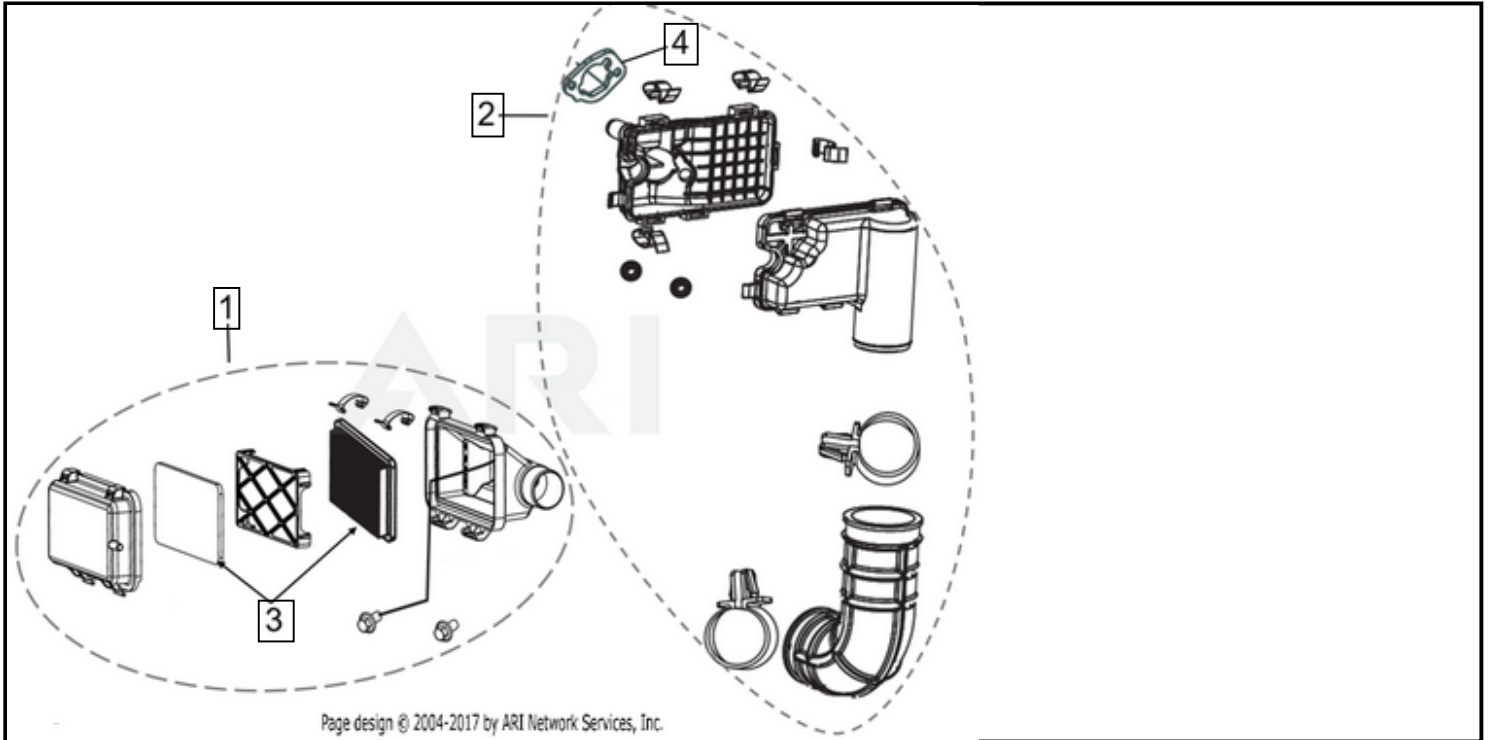

# ASSEMBLY

Air Cleaner Group

<- NEW MODEL

INV4000 E *Air Cleaner Group*

IN

OUT

Page design © 2004-2017 by ARI Network Services, Inc.

Click and drag to move diagram view

Tag	Part #	Description	USD	CAD
1	589-6184	Primary Air Cleaner   Includes air filter element, housing, and mounting hardware	Call Us	Call Us
2	589-6185	Secondary Air Cleaner   Includes air filter housing, air intake duct, gasket, and mounting hardware	Call Us	Call Us
3	589-6227	Air Filter   Air Filter	Call Us	Call Us
4	589-6226	Air Cleaner Gasket   Air Cleaner Gasket	Call Us	Call Us