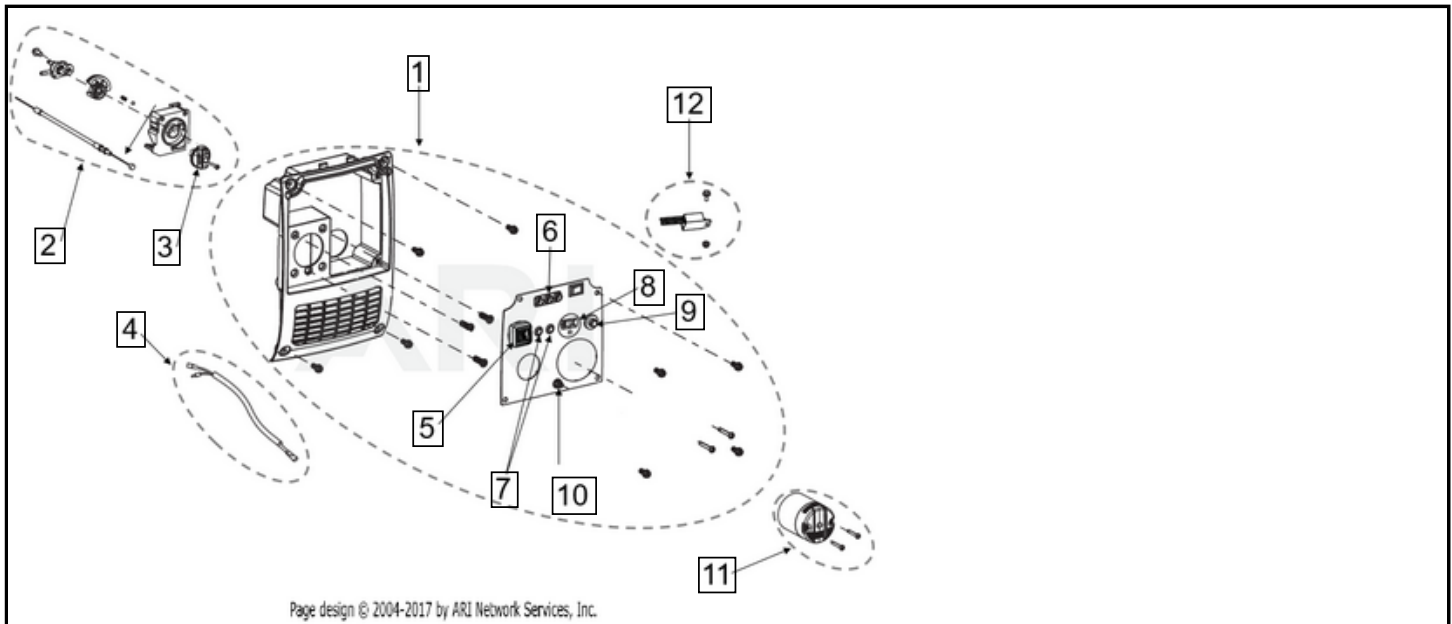

# ASSEMBLY

Control Panel Group CO

<- NEW MODEL

INV1250 Control Panel Group CO

IN OUT

Page design © 2004-2017 by ARI Network Services, Inc.

Click and drag to move diagram view

Tag	Part #	Description	USD	CAD
1	589-6127	CO Control Panel Group   Includes control panel subassembly, panel seat, and hardware for CO UNITS	Call Us	Call Us
2	589-6128	Generator Switch   Includes knob, switch assembly, steel ball, stopper adjusting spring, choke cable, fuel cock assembly, choke handle subassembly, and hardware	Call Us	Call Us
3	589-6155	Knob   Knob for Generator Switch	Call Us	Call Us
4	589-6156	Control Panel Harness   Control Panel Harness	Call Us	Call Us
5	530-1194	USB Receptacle   USB Receptacle	Call Us	Call Us
6	530-1201	Indicator Light Assembly   Control Panel Light	Call Us	Call Us
7	589-6158	Parallel Ports   Parallel Ports	Call Us	Call Us
8	589-6160	120VAC Single Outlet   120VAC Single Outlet	Call Us	Call Us
9	589-6161	10A Circuit Breaker   10A Circuit Breaker	Call Us	Call Us
10	530-1193	Ground Terminal   Ground Terminal	Call Us	Call Us
11	589-6195	CO Detector   Includes CO Alarm and hardware	Call Us	Call Us
12	589-6163	CO Controller   Includes CO Controller and hardware	Call Us	Call Us