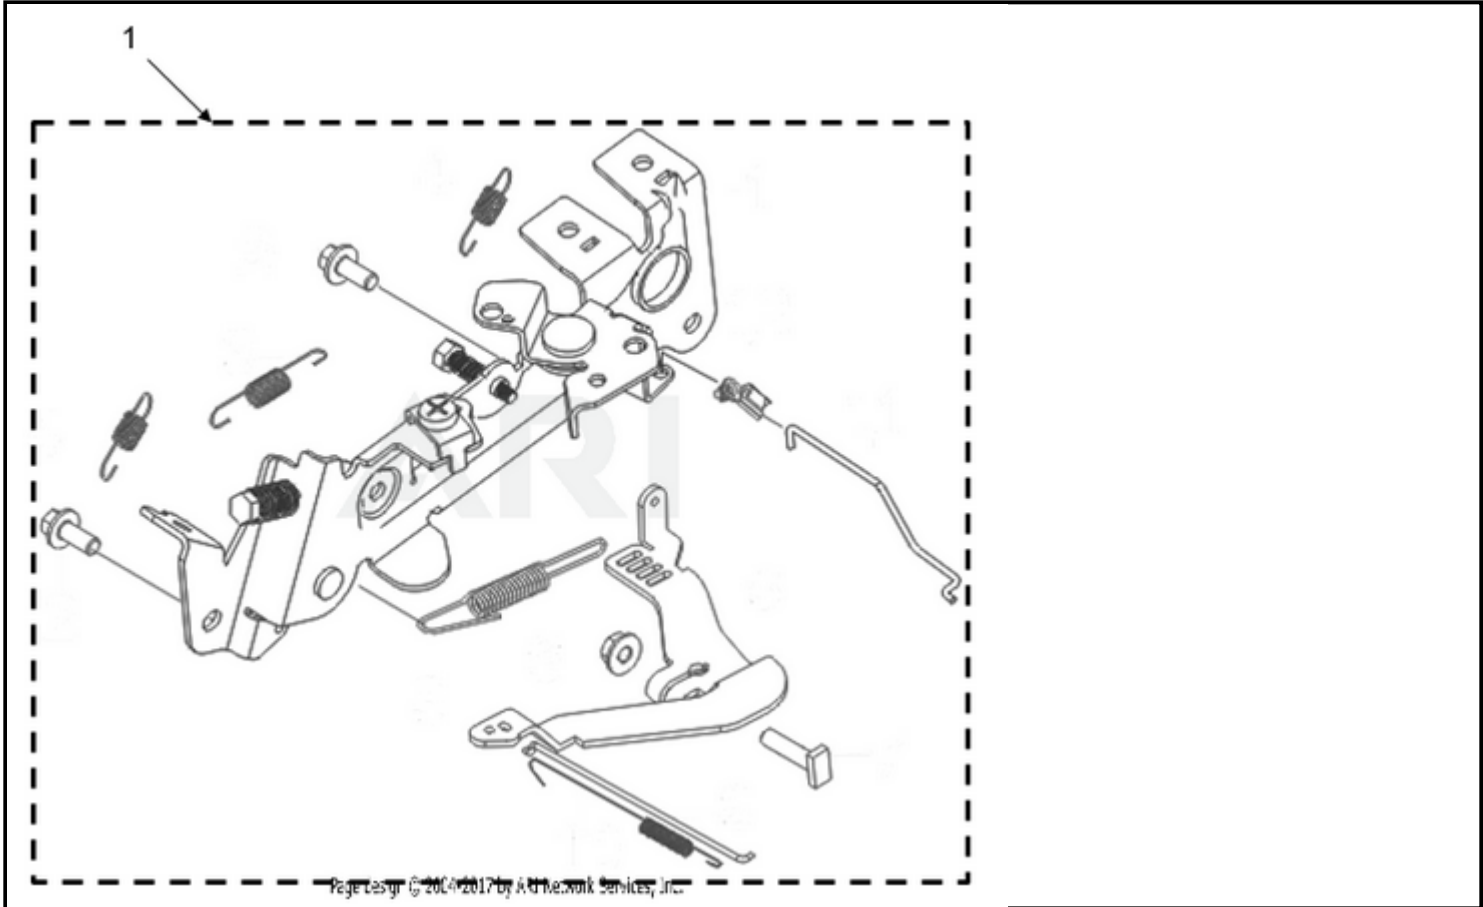

ASSEMBLY

Governor Group ▾

<- NEW MODEL

RP12000 E CARB Governor Group

IN

OUT

Page Design © 2014-2017 by Atrium, Inc. Services, Inc.

Click and drag to move diagram view

Tag	Part #	Description	USD	CAD
1	501-5338	Throttle Control Group Includes throttle control assembly, support subassembly, governor rod, choke rod, springs, governor support bolt, and mounting hardware	Call Us	Call Us