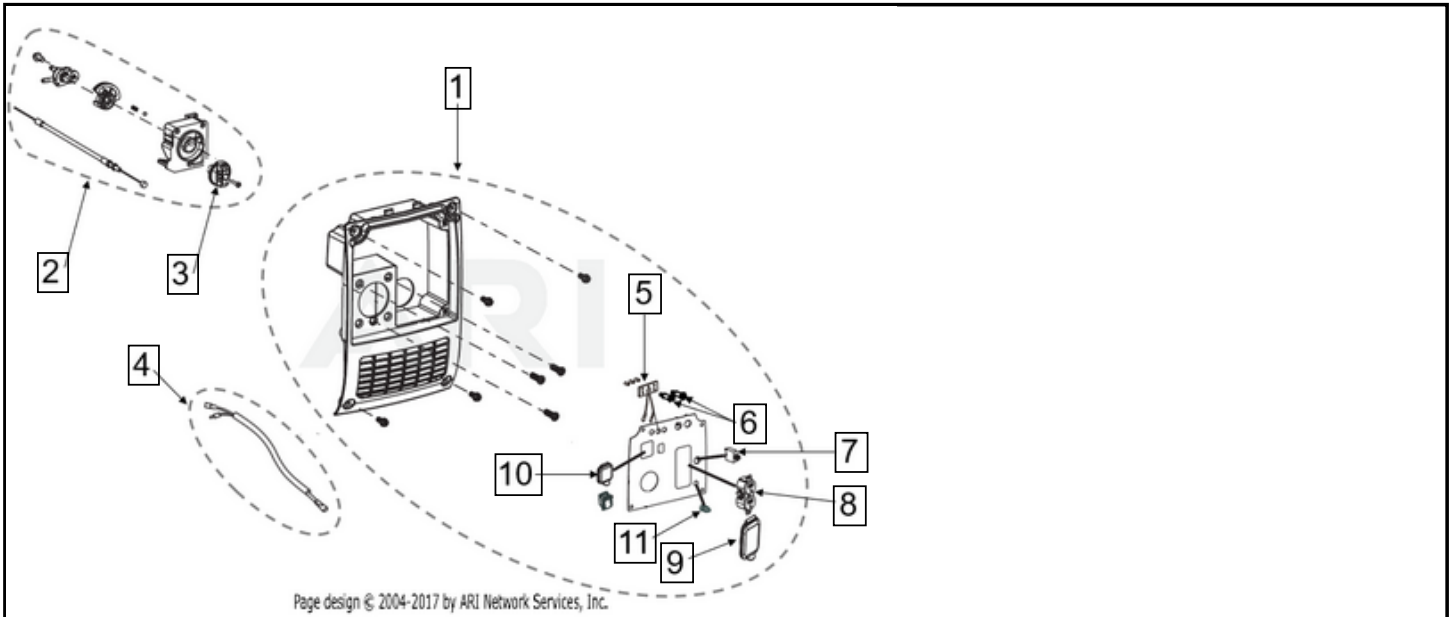

## ASSEMBLY

Control Panel Group NON CO

<- NEW MODEL

INV1250 Control Panel Group NON CO

IN

OUT

Click and drag to move diagram view

Tag	Part #	Description	USD	CAD
1	589-6142	Control Panel Group   Includes control panel subassembly, panel seat, and hardware	Call Us	Call Us
2	589-6128	Generator Switch   Includes knob, switch assembly, steel ball, stopper adjusting spring, choke cable, fuel cock assembly, choke handle subassembly, and hardware	Call Us	Call Us
3	589-6155	Knob   Knob for Generator Switch	Call Us	Call Us
4	589-6154	Control Panel Harness   Control Panel Harness	Call Us	Call Us
5	530-1201	Indicator Light Assembly   Control Panel Light	Call Us	Call Us
6	589-6158	Parallel Ports   Parallel Ports	Call Us	Call Us
7	589-6161	10A Circuit Breaker   10A Circuit Breaker	Call Us	Call Us
8	501-5288	120VAC   120VAC Duplex Outlet	Call Us	Call Us
9	511-8898	Duplex Rain Cover   Duplex Rain Cover	Call Us	Call Us
10	530-1194	USB Receptacle   USB Receptacle	Call Us	Call Us
11	530-1193	Ground Terminal   Ground Terminal	Call Us	Call Us