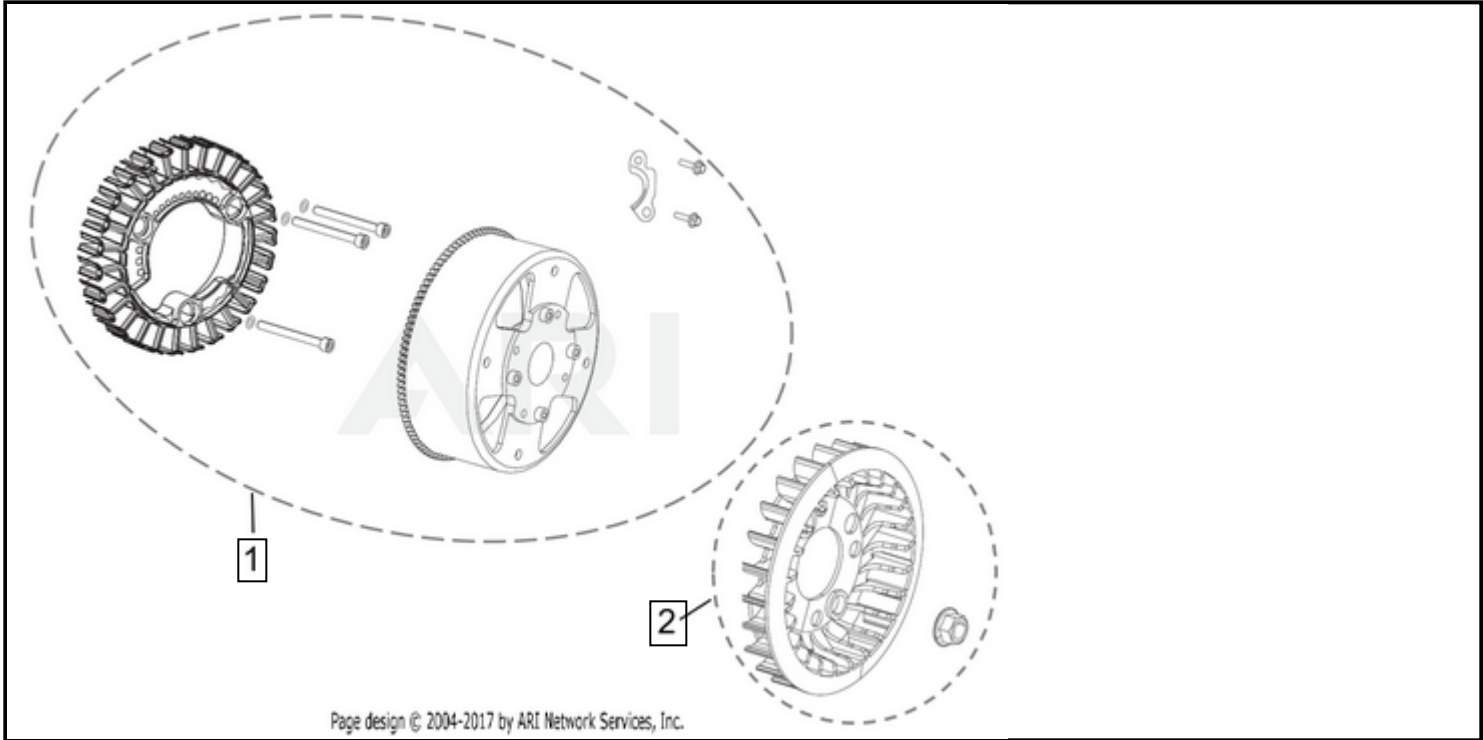

ASSEMBLY

Alternator Group ▾

<- NEW MODEL

INV4000 E *Alternator Group*

IN

OUT

Page design © 2004-2017 by ARI Network Services, Inc.

Click and drag to move diagram view

Tag	Part #	Description	USD	CAD
1	589-6183	Alternator Alternator	Call Us	Call Us
2	589-6182	Flywheel Includes impellar and nut	Call Us	Call Us