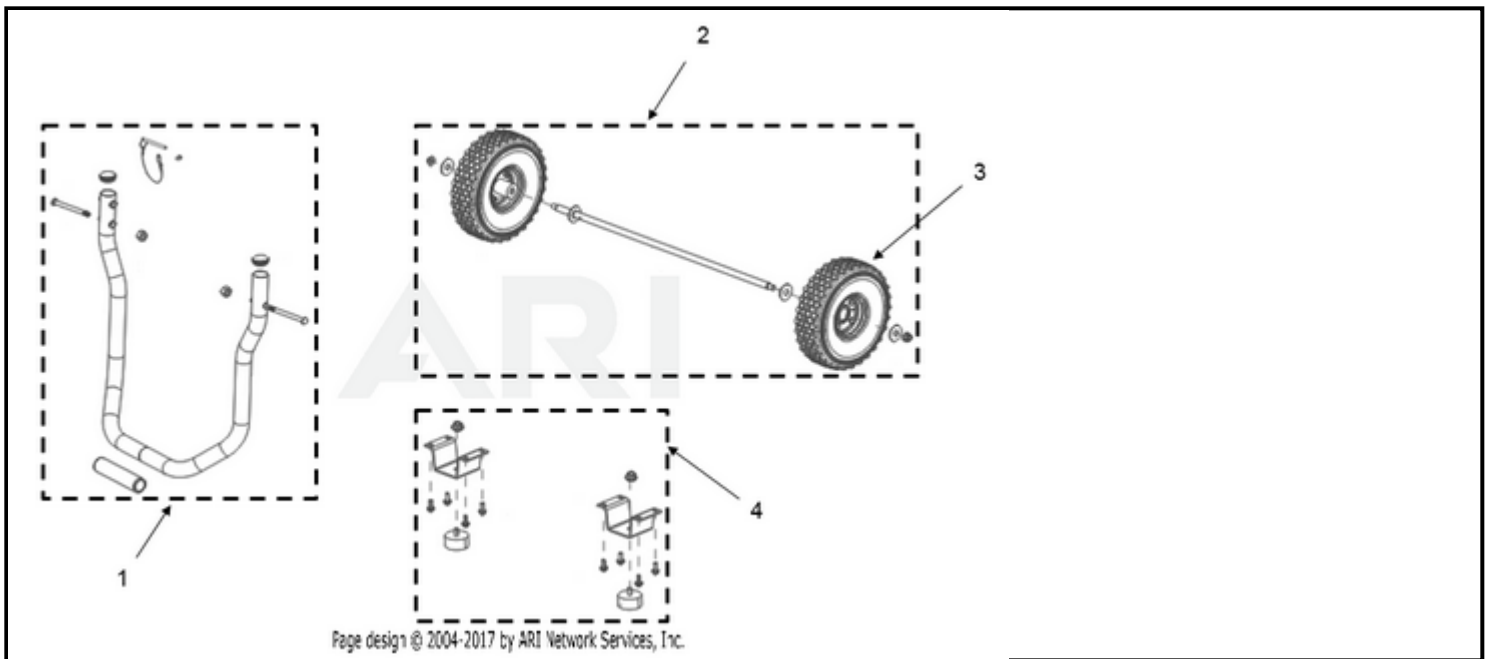

ASSEMBLY

Handle, Frame Support, and Wheel Group ▾

<- NEW MODEL

RP12000 E CARB

IN

OUT

Handle, Frame Support, and Wheel Group

🖱️ Click and drag to move diagram view

Tag	Part #	Description	USD	CAD
1	501-5377	Handle Group Includes handle, foam grip, lock pin, caps, and mounting hardware	Call Us	Call Us
2	501-5379	Wheel Group Includes wheels, axle, and mounting hardware	Call Us	Call Us
3	501-5376	Wheel Wheel for RP12000E	Call Us	Call Us
4	501-5378	Frame Support Group Includes frame feet, brackets, and mounting hardware	Call Us	Call Us