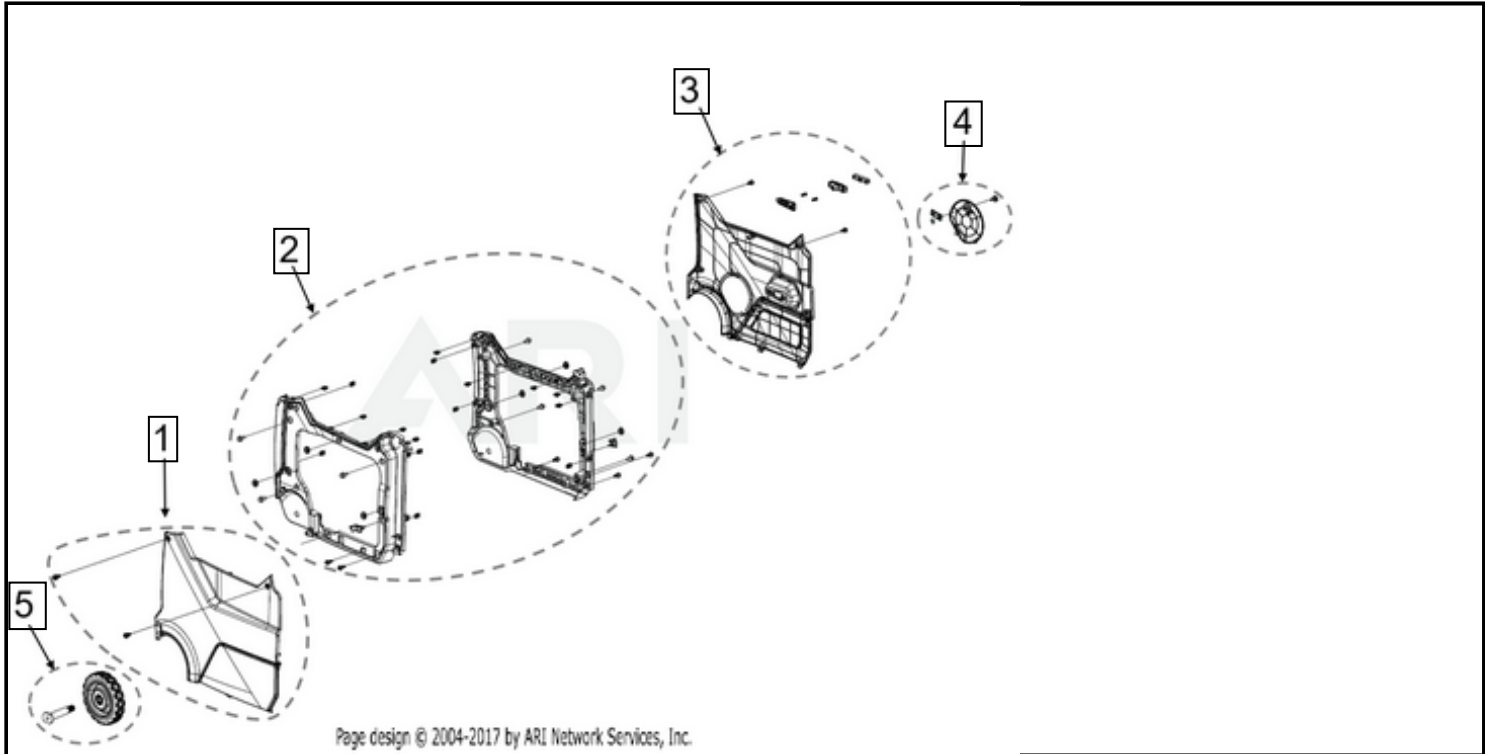

ASSEMBLY

Cover Group ▾

< NEW MODEL

INV4000 E Cover Group

IN

OUT

Page design © 2004-2017 by ARI Network Services, Inc.

Click and drag to move diagram view

Tag	Part #	Description	USD	CAD
1	589-6199	Right Cover Group Includes right cover and mounting hardware.	Call Us	Call Us
2	589-6204	Outer Frame Group Includes left and right outer frames and mounting hardware	Call Us	Call Us
3	589-6205	Left Cover Group Includes left panel and mounting hardware	Call Us	Call Us
4	589-6206	Service Door Group Includes service door, and mounting hardware	Call Us	Call Us
5	589-6207	Wheel Group Includes wheels, axle, and mounting hardware	Call Us	Call Us