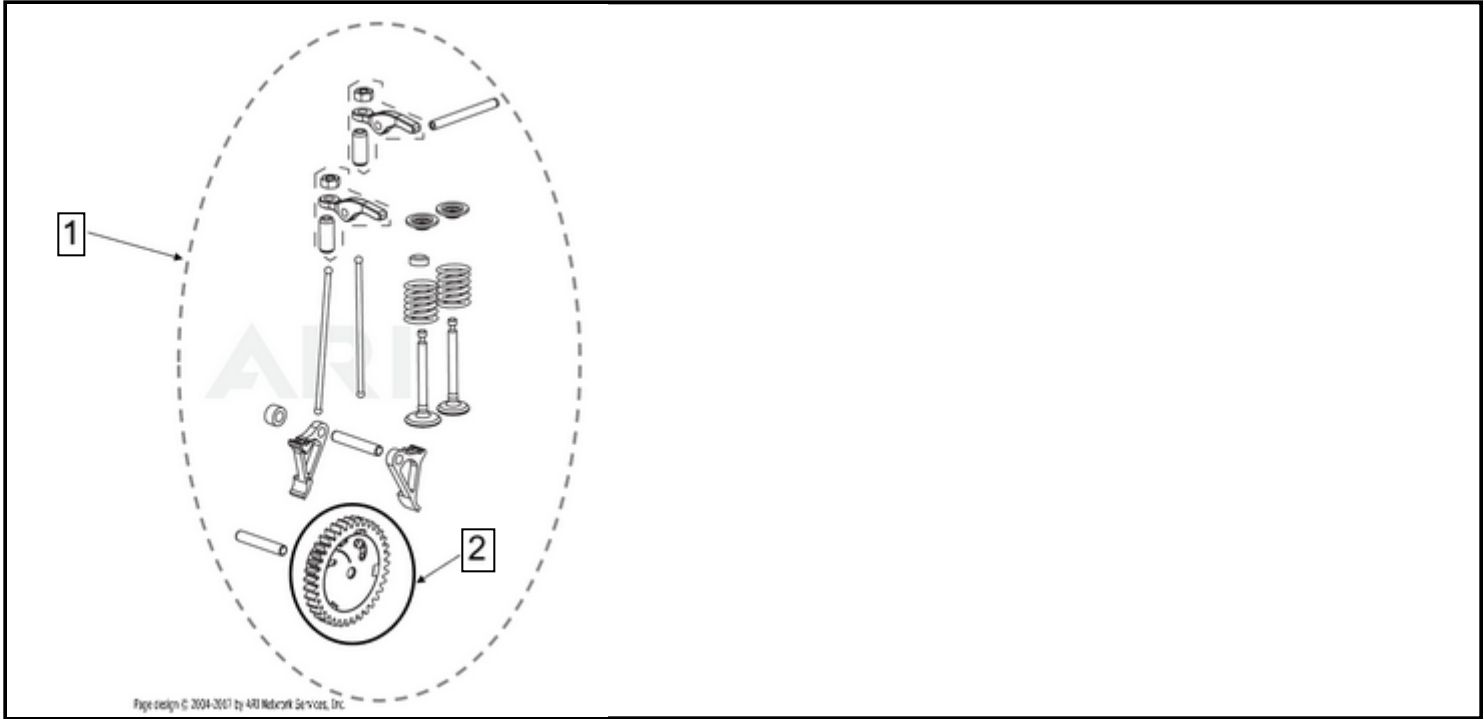

ASSEMBLY

Camshaft Group ▾

<- NEW MODEL

INV1250 *Camshaft Group*

IN

OUT

🖱️ Click and drag to move diagram view

Tag	Part #	Description	USD	CAD
1	589-6116	Valve Group Includes Camshaft spindle, lower rockers, bush, valve lifter subassembly, valves set, valve spring, seal guide, valve spring seat, valve rocker shaft, valve rocker subassembly	Call Us	Call Us
2	589-6147	Camshaft Gear Camshaft Gear	Call Us	Call Us