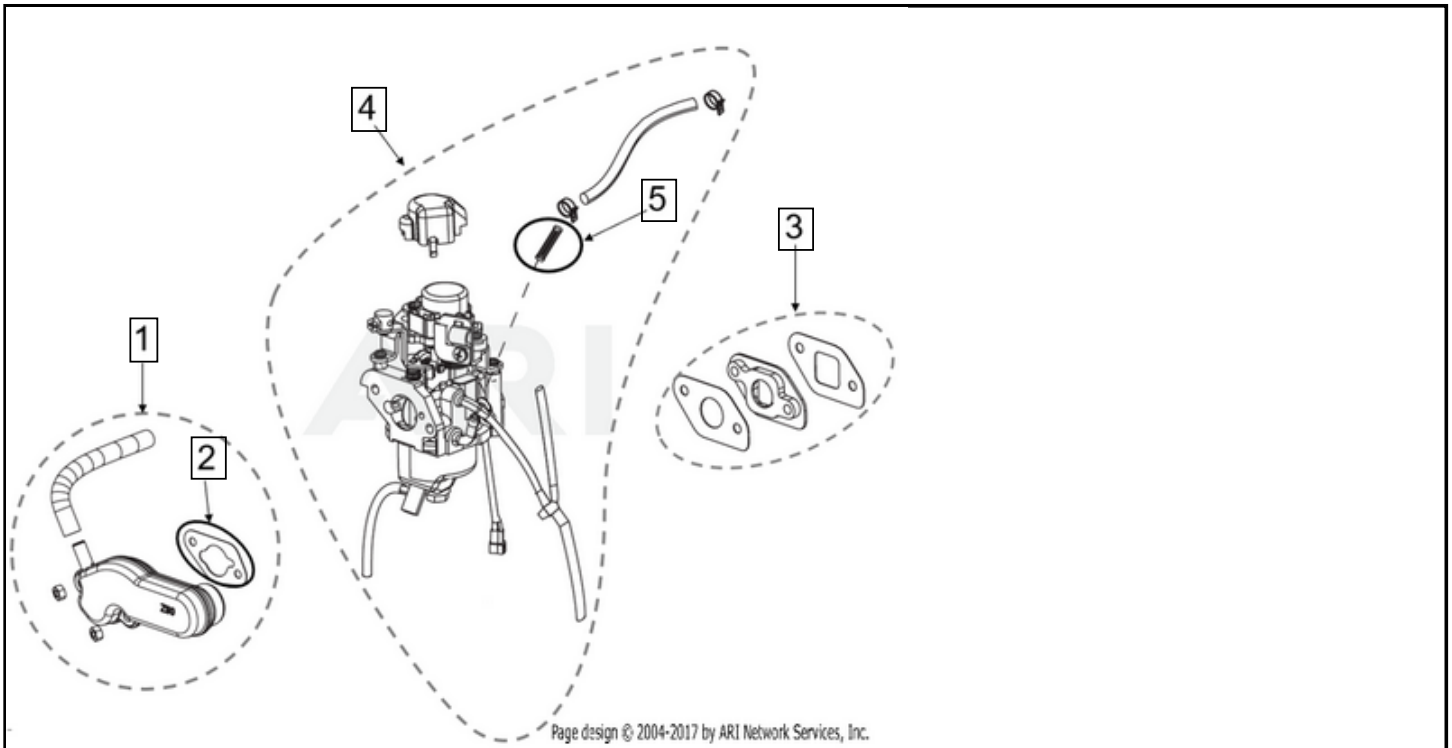

ASSEMBLY

Carburetor Group

< NEW MODEL

INV1250 Carburetor Group

IN

OUT

Click and drag to move diagram view

Tag	Part #	Description	USD	CAD
1	589-6118	Air Cleaner Group Includes air cleaner gasket, air cleaner intake duct, breather tube, and hardware	Call Us	Call Us
2	589-6151	Air Cleaner Gasket Air Cleaner Gasket	Call Us	Call Us
3	589-6119	Carburetor Gasket Group Includes carburetor gasket, carburetor insulator plate, carburetor, and insulator gasket	Call Us	Call Us
4	589-6120	Carburetor Group Includes Carburetor assembly, fuel filter, fuel tube, cap, and clamp	Call Us	Call Us
5	522-2704	Fuel Filter Fuel Filter	Call Us	Call Us
6	589-6249	High Altitude Kit High Altitude Kit for 3000-6000 FT	Call Us	Call Us
7	589-6144	High Altitude Kit High Altitude Kit for 6000-8000 FT	Call Us	Call Us