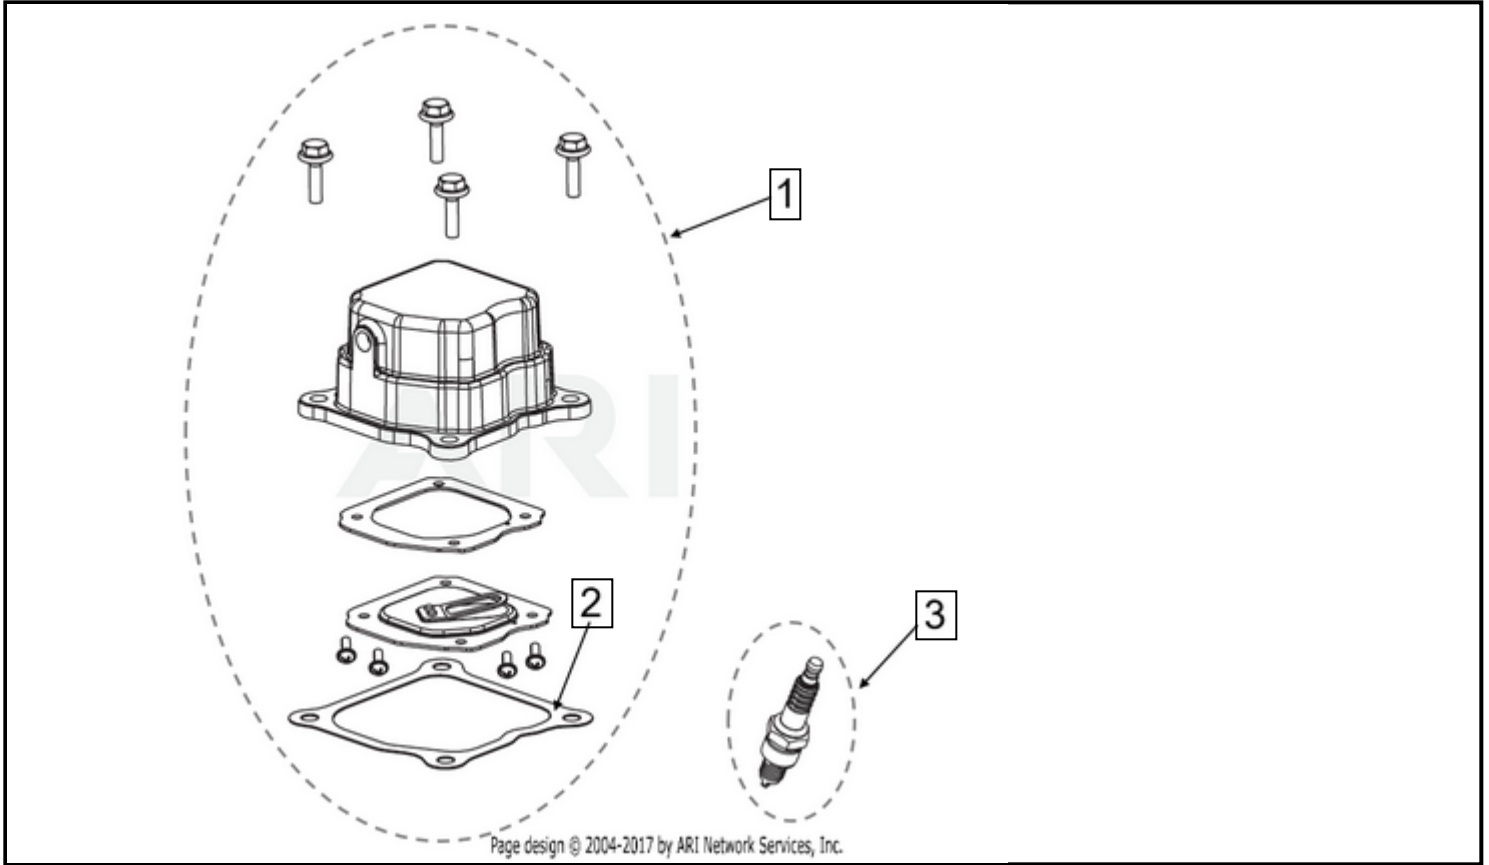

ASSEMBLY

Cylinder Head Group ▾

<- NEW MODEL

INV1250 *Cylinder Head Group*

IN

OUT

Page design © 2004-2017 by ARI Network Services, Inc.

Click and drag to move diagram view

| Tag | Part # | Description | USD | CAD |
|-----|----------|--|---------|---------|
| 1 | 589-6114 | Cylinder Head Cover Group Includes cylinder head cover subassembly, breath groove gasket, breath piece, cylinder head cover gasket, cross pan head screw, and hardware | Call Us | Call Us |
| 2 | 589-6143 | Cylinder Head Cover Gasket Cylinder Head Cover Gasket | Call Us | Call Us |
| 3 | 517-9234 | Spark Plug Spark Plug | Call Us | Call Us |