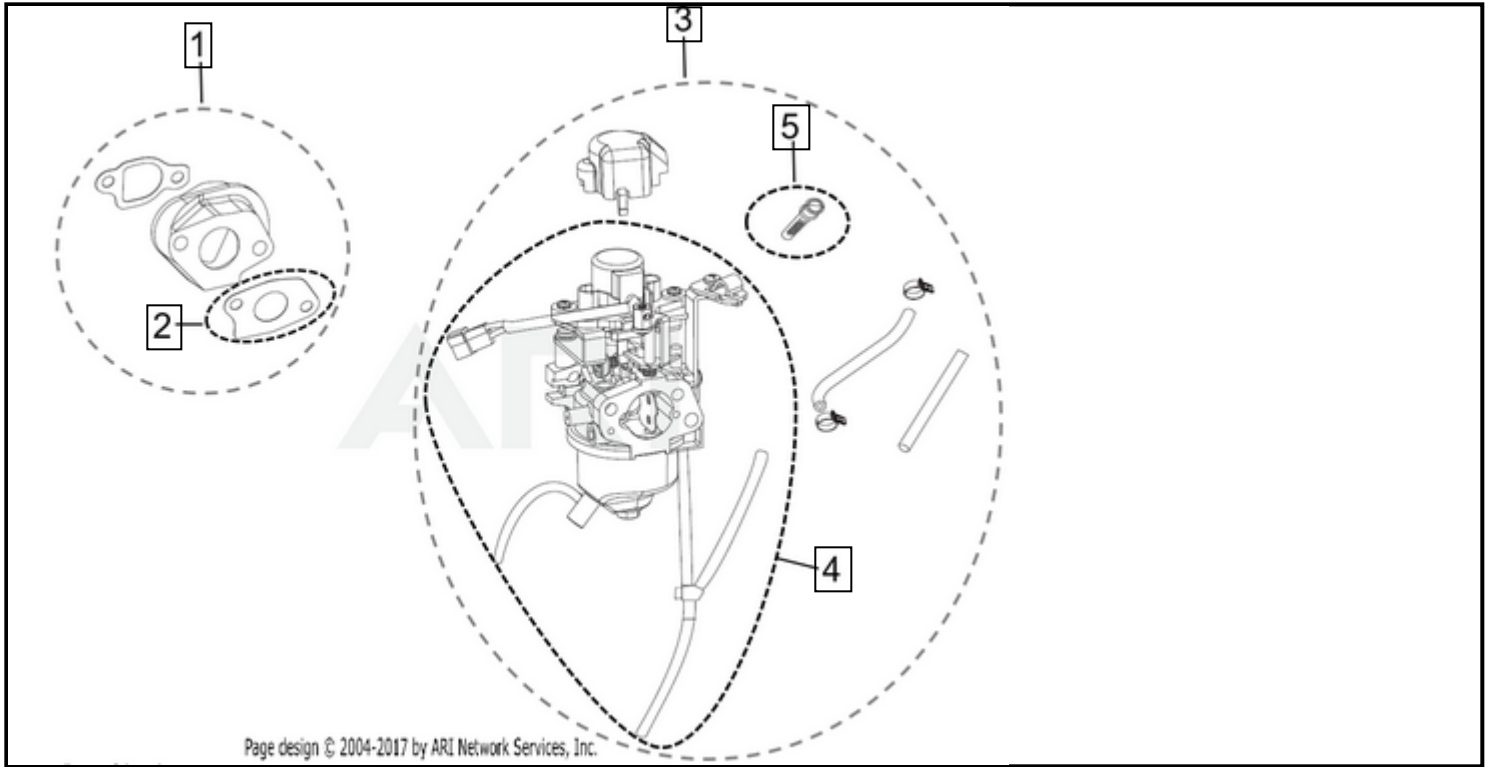

# ASSEMBLY

Carburetor Group

<- NEW MODEL

**INV4000 E Carburetor Group**

IN

OUT

Page design © 2004-2017 by ARI Network Services, Inc.

Click and drag to move diagram view

Tag	Part #	Description	USD	CAD
1	589-6180	Carburetor Gasket Group   Includes insulator, insulator gasket, and carburetor gasket.	Call Us	Call Us
2	511-7269	Carburetor Insulator Gasket   Carburetor Insulator Gasket	Call Us	Call Us
3	589-6181	Carburetor Group   Includes carburetor assembly, clamp, fuel tube, cap, fuel strainer, rubber jacket, and clamp	Call Us	Call Us
4	589-6224	Carburator Assembly   Includes carburetor assembly	Call Us	Call Us
5	522-2704	Fuel Filter   Includes Fuel Strainer	Call Us	Call Us