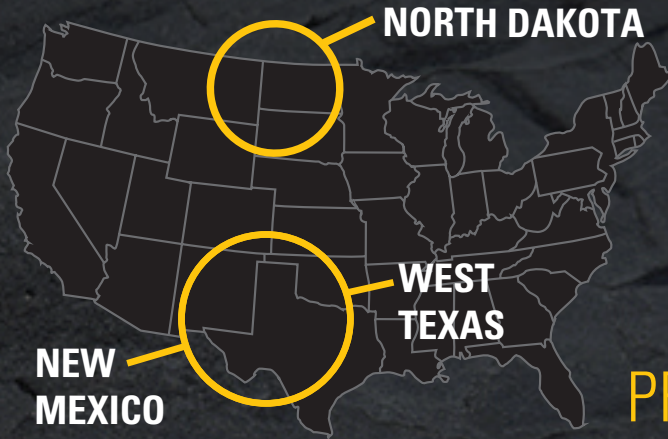

CAT® ELECTRIC MOTORS

FOR GAS COMPRESSION

1 SOURCE
FOR MOTORS
AND ENGINES

AREAS OF OPERATION

40+ MOTORS
SHIPPED **ACROSS**
NORTH AMERICA

PRODUCTS AVAILABLE FROM

1,000-10,000 HP

AVAILABLE IN
50 OR **60**
HERTZ
CONFIGURATIONS

8,000+ HOURS
OF OPERATION
PER YEAR

22-27 WEEKS
FROM
ORDER DELIVERY

FORGED SHAFT
&
7200V INSULATION
STANDARD PRODUCT

OVER 45 DEALERS IN NORTH AMERICA
PROVIDING WORLD CLASS SERVICE

To learn more, contact your local Cat Dealer or visit www.cat.com.

© 2019 Caterpillar. All Rights Reserved. CAT, CATERPILLAR, LET'S DO THE WORK, their respective logos, "Caterpillar Yellow", the "Power Edge" and Cat "Modern Hex" trade dress as well as corporate and product identity used herein, are trademarks of Caterpillar and may not be used without permission.
LEDV0045-00