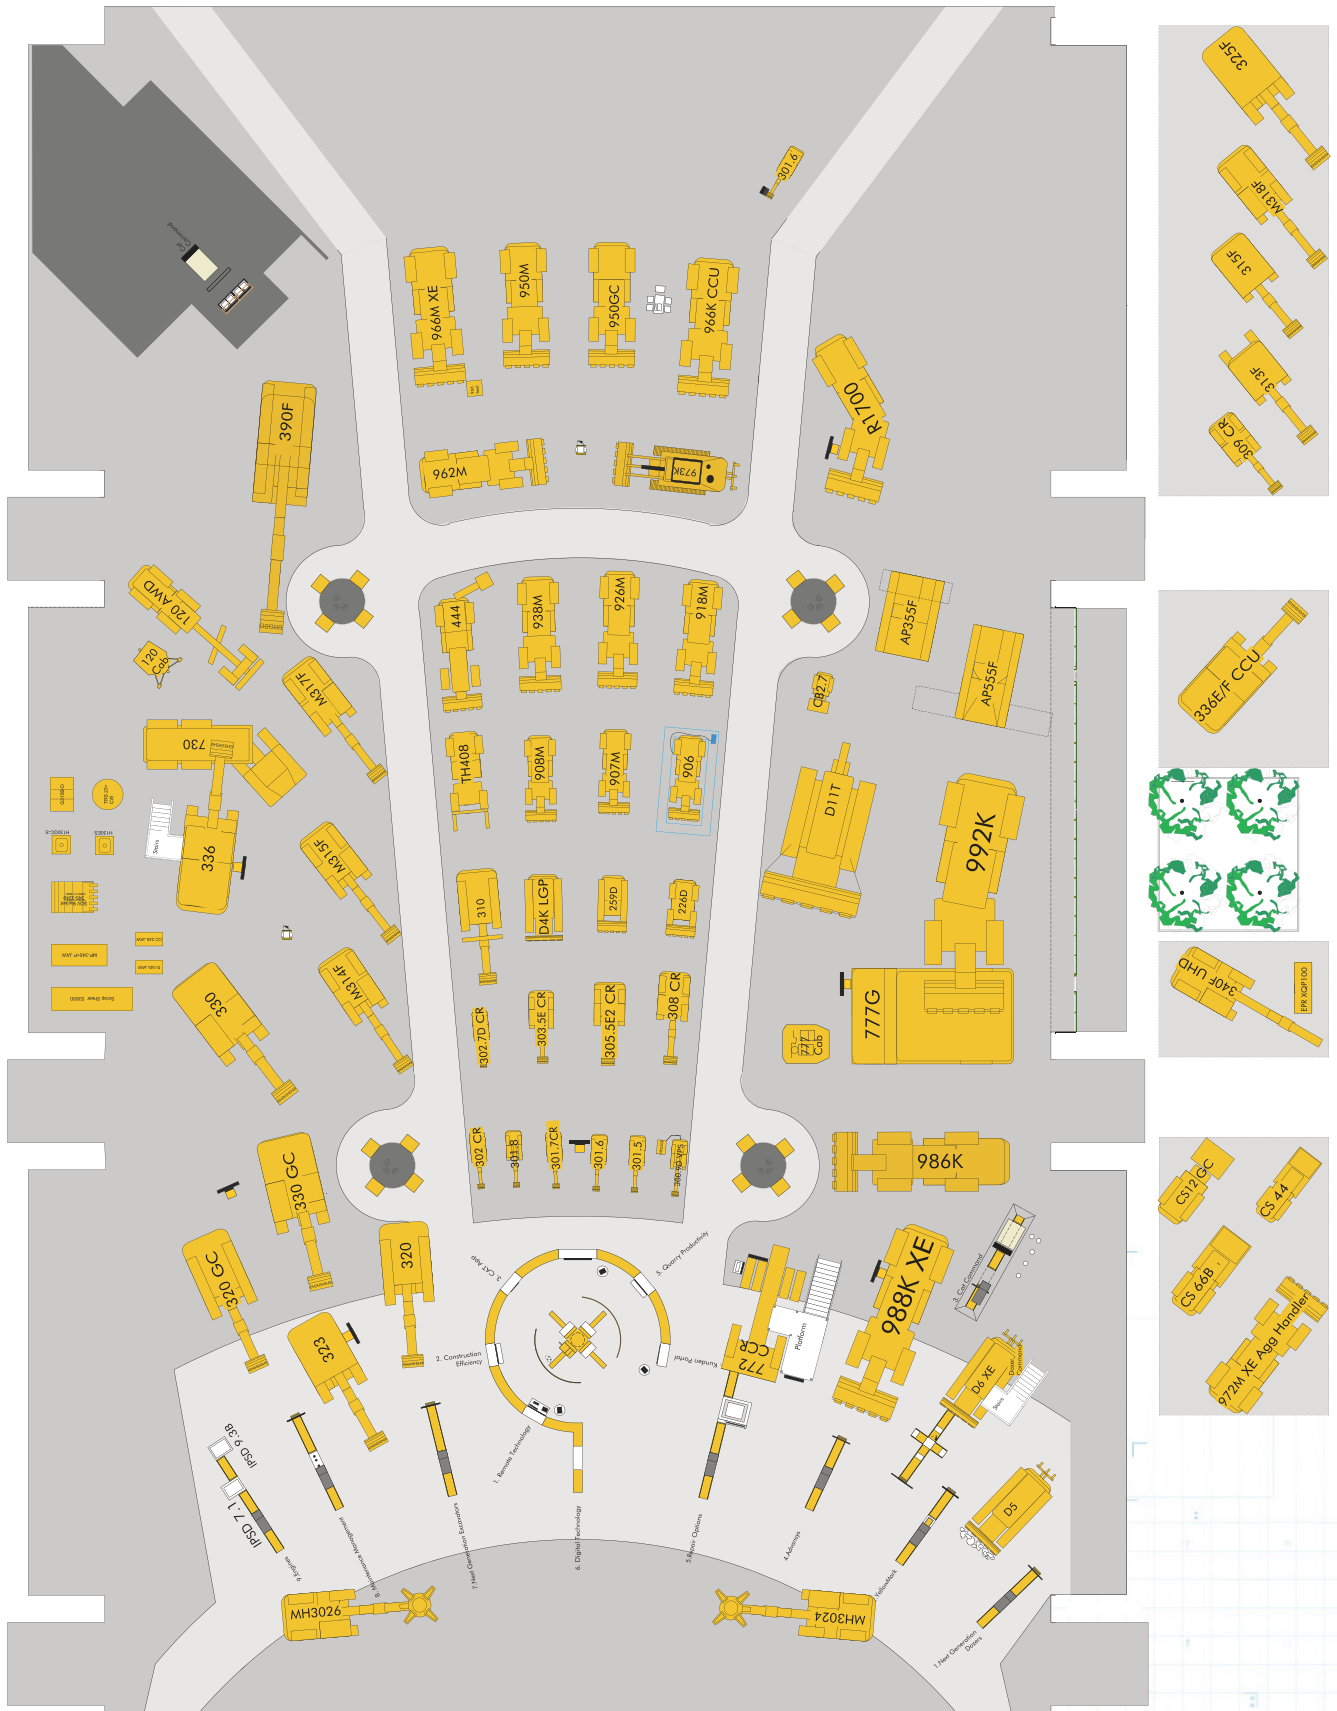

SHOW FLOOR MAP

Caterpillar Stand - Hall B6

Please also be sure to visit the full Caterpillar Industrial Engines display in Hall A4.

© 2019 Caterpillar. All Rights Reserved. CAT, CATERPILLAR, LET'S DO THE WORK, their respective logos, "Caterpillar Yellow", the "Power Edge" trade dress as well as corporate and product identity used herein, are trademarks of Caterpillar and may not be used without permission.