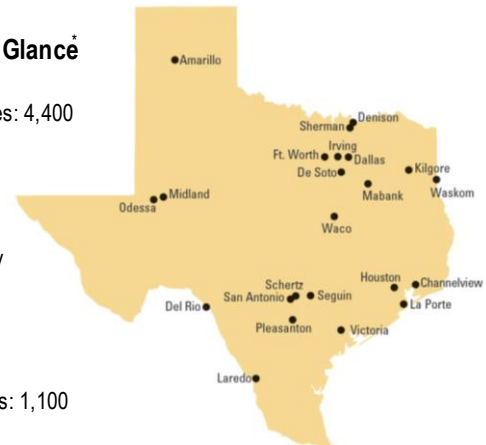

CATERPILLAR'S TEXAS FOOTPRINT

2018 Texas at a Glance*

Full-time Employees: 4,400
Retirees: 1,000

Dealers:
Holt Texas
Mustang Machinery
Pipeline Machinery
Wagner Equipment
Warren Power

Number of suppliers: 1,100

Caterpillar Foundation Giving:
$1.1 million**