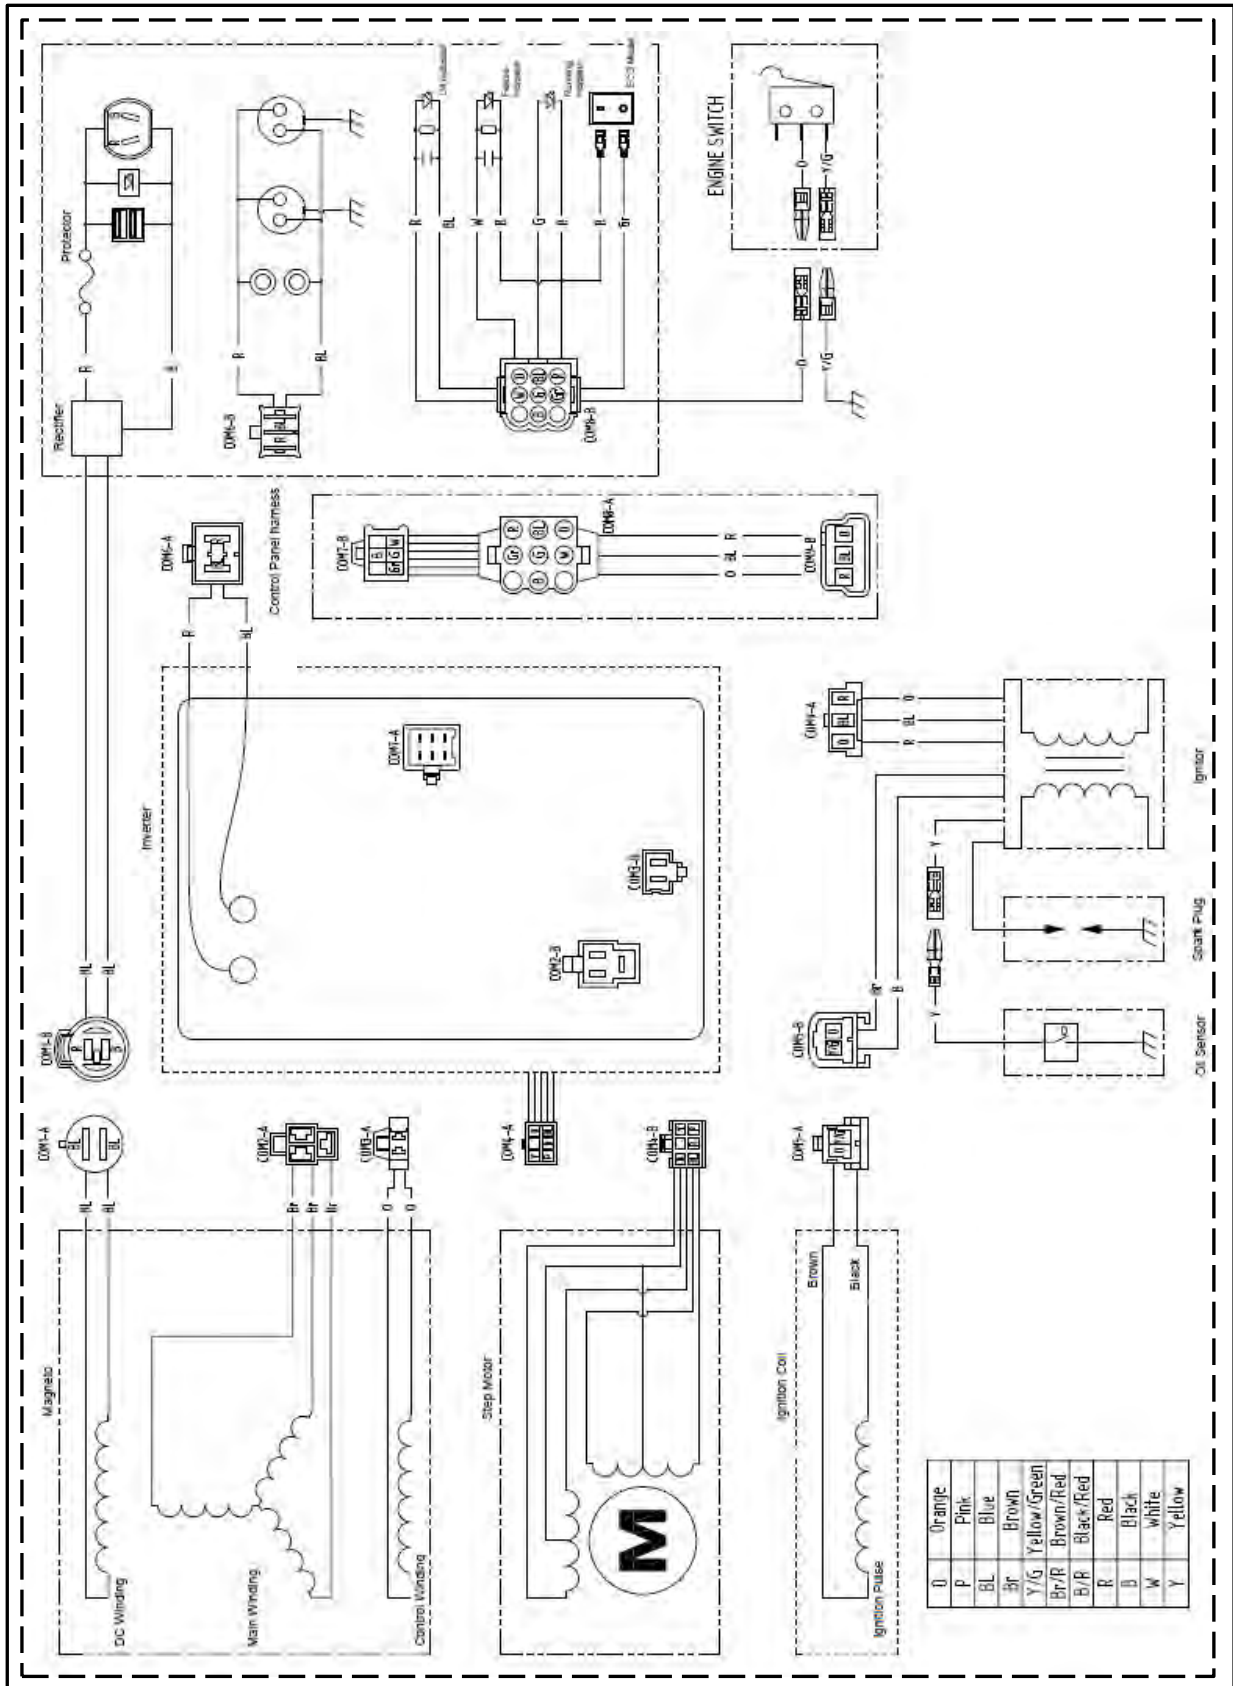

Electrical Schematic

INV2000 EU Low Power Generator Set

Electrical Schematic

Elektrischer Schaltplan

Esquema eléctrico

Schéma électrique

Schema elettrico

©2018 Caterpillar
All Rights Reserved

CAT, CATERPILLAR, their respective logos, "Caterpillar Yellow", and the POWER EDGE trade dress as well as corporate and product identity used herein, are trademarks of Caterpillar and may not be used without permission.