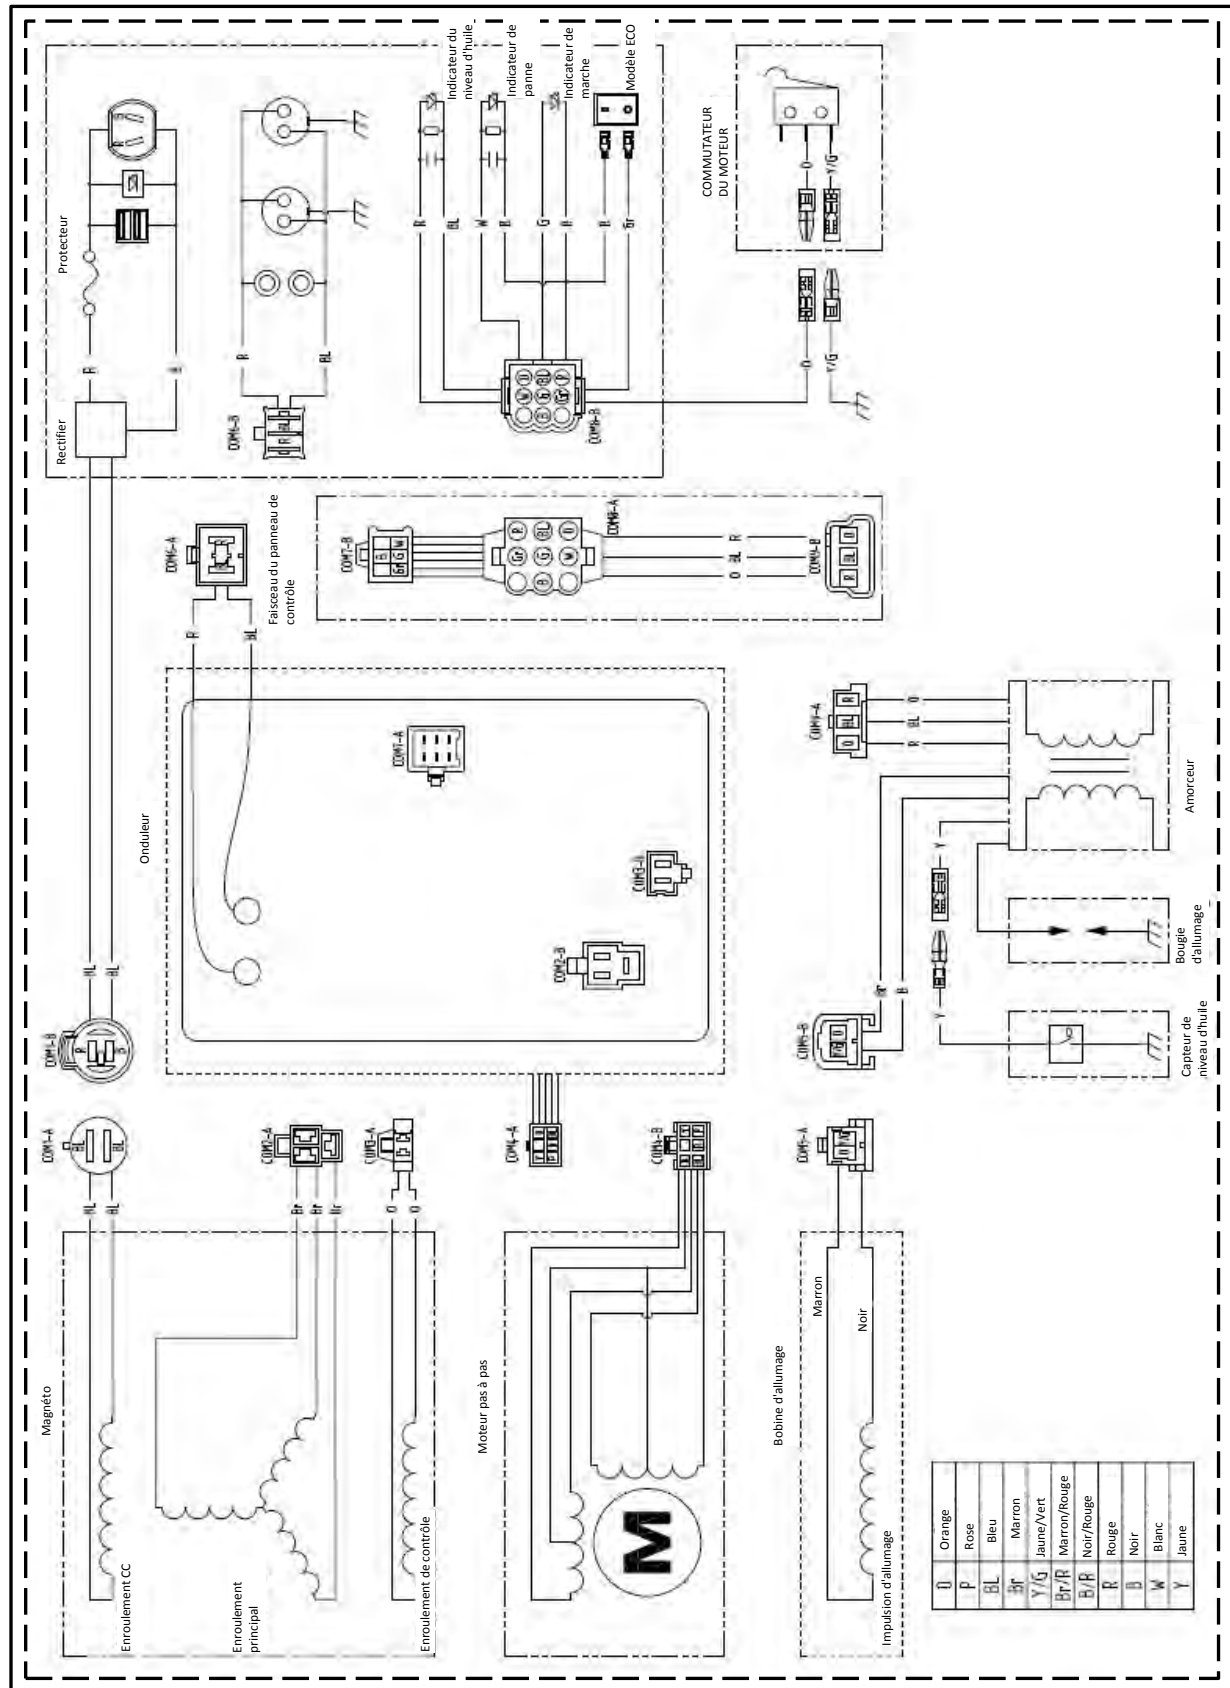

Electrical Schematic

INV2000 EU Low Power Generator Set

Electrical Schematic

Elektrischer Schaltplan

Esquema eléctrico

Schéma électrique

Schema elettrico

©2018 Caterpillar
All Rights Reserved

CAT, CATERPILLAR, their respective logos, "Caterpillar Yellow", and the POWER EDGE trade dress as well as corporate and product identity used herein, are trademarks of Caterpillar and may not be used without permission.