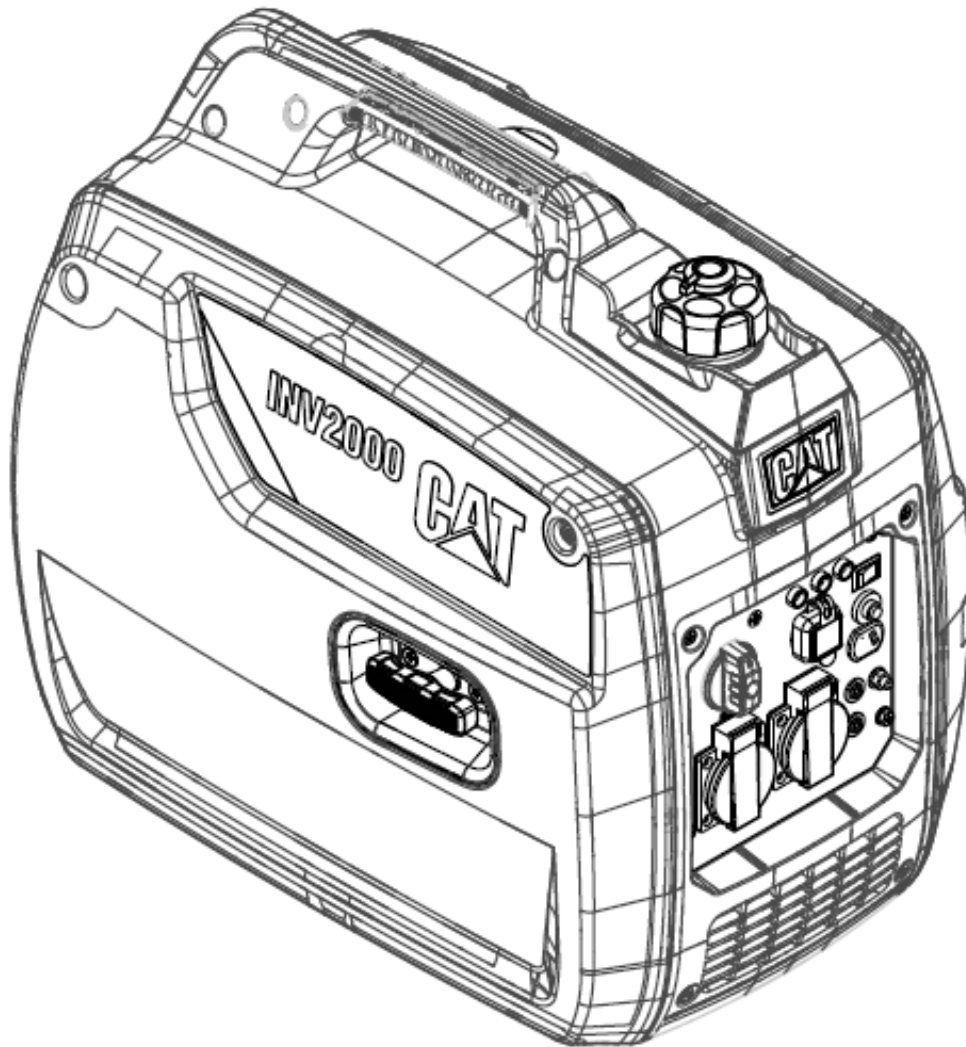

Electrical Schematic

INV2000 EU Low Power Generator Set

Electrical Schematic

Elektrischer Schaltplan

Esquema eléctrico

Schéma électrique

Schema elettrico

©2018 Caterpillar
All Rights Reserved

CAT, CATERPILLAR, their respective logos, "Caterpillar Yellow", and the POWER EDGE trade dress as well as corporate and product identity used herein, are trademarks of Caterpillar and may not be used without permission.