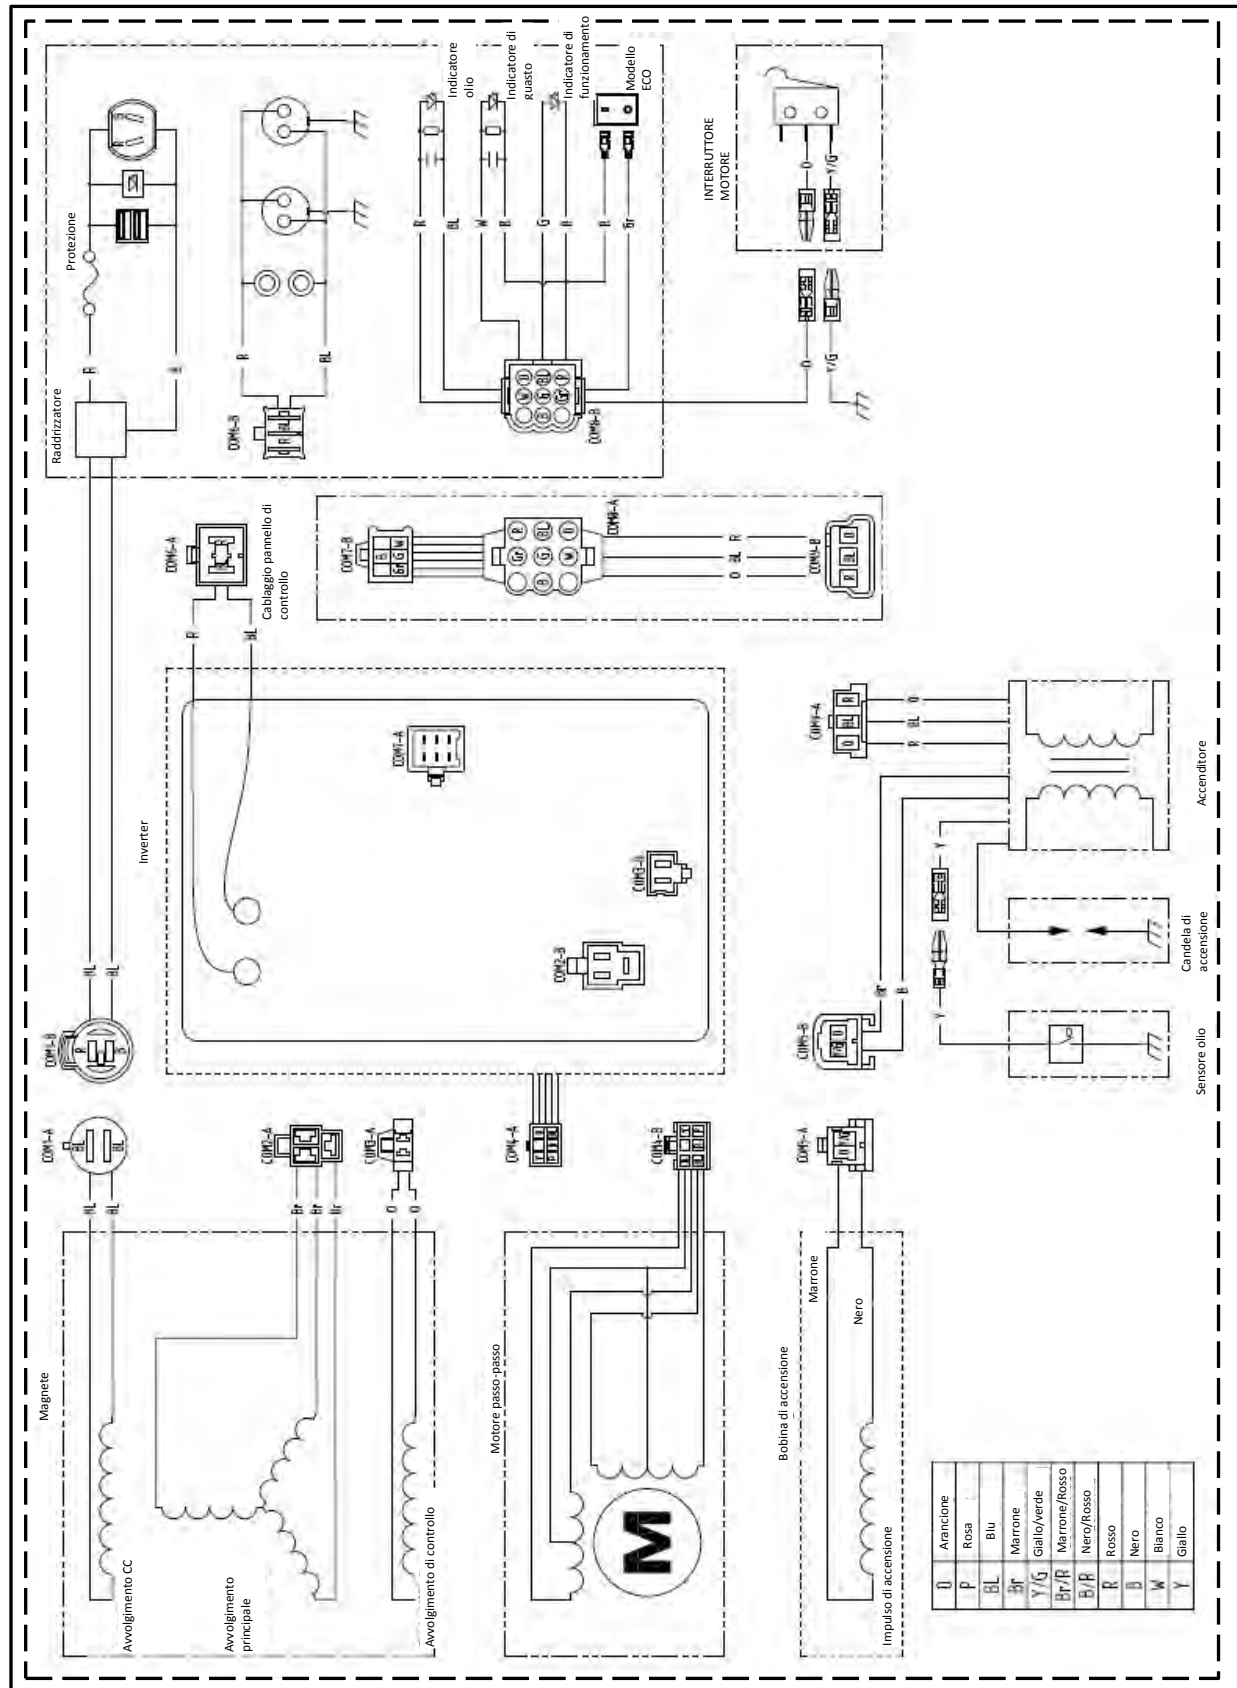

Electrical Schematic

INV2000 EU Low Power Generator Set

Electrical Schematic

Elektrischer Schaltplan

Esquema eléctrico

Schéma électrique

Schema elettrico

©2018 Caterpillar
All Rights Reserved

CAT, CATERPILLAR, their respective logos, "Caterpillar Yellow", and the POWER EDGE trade dress as well as corporate and product identity used herein, are trademarks of Caterpillar and may not be used without permission.