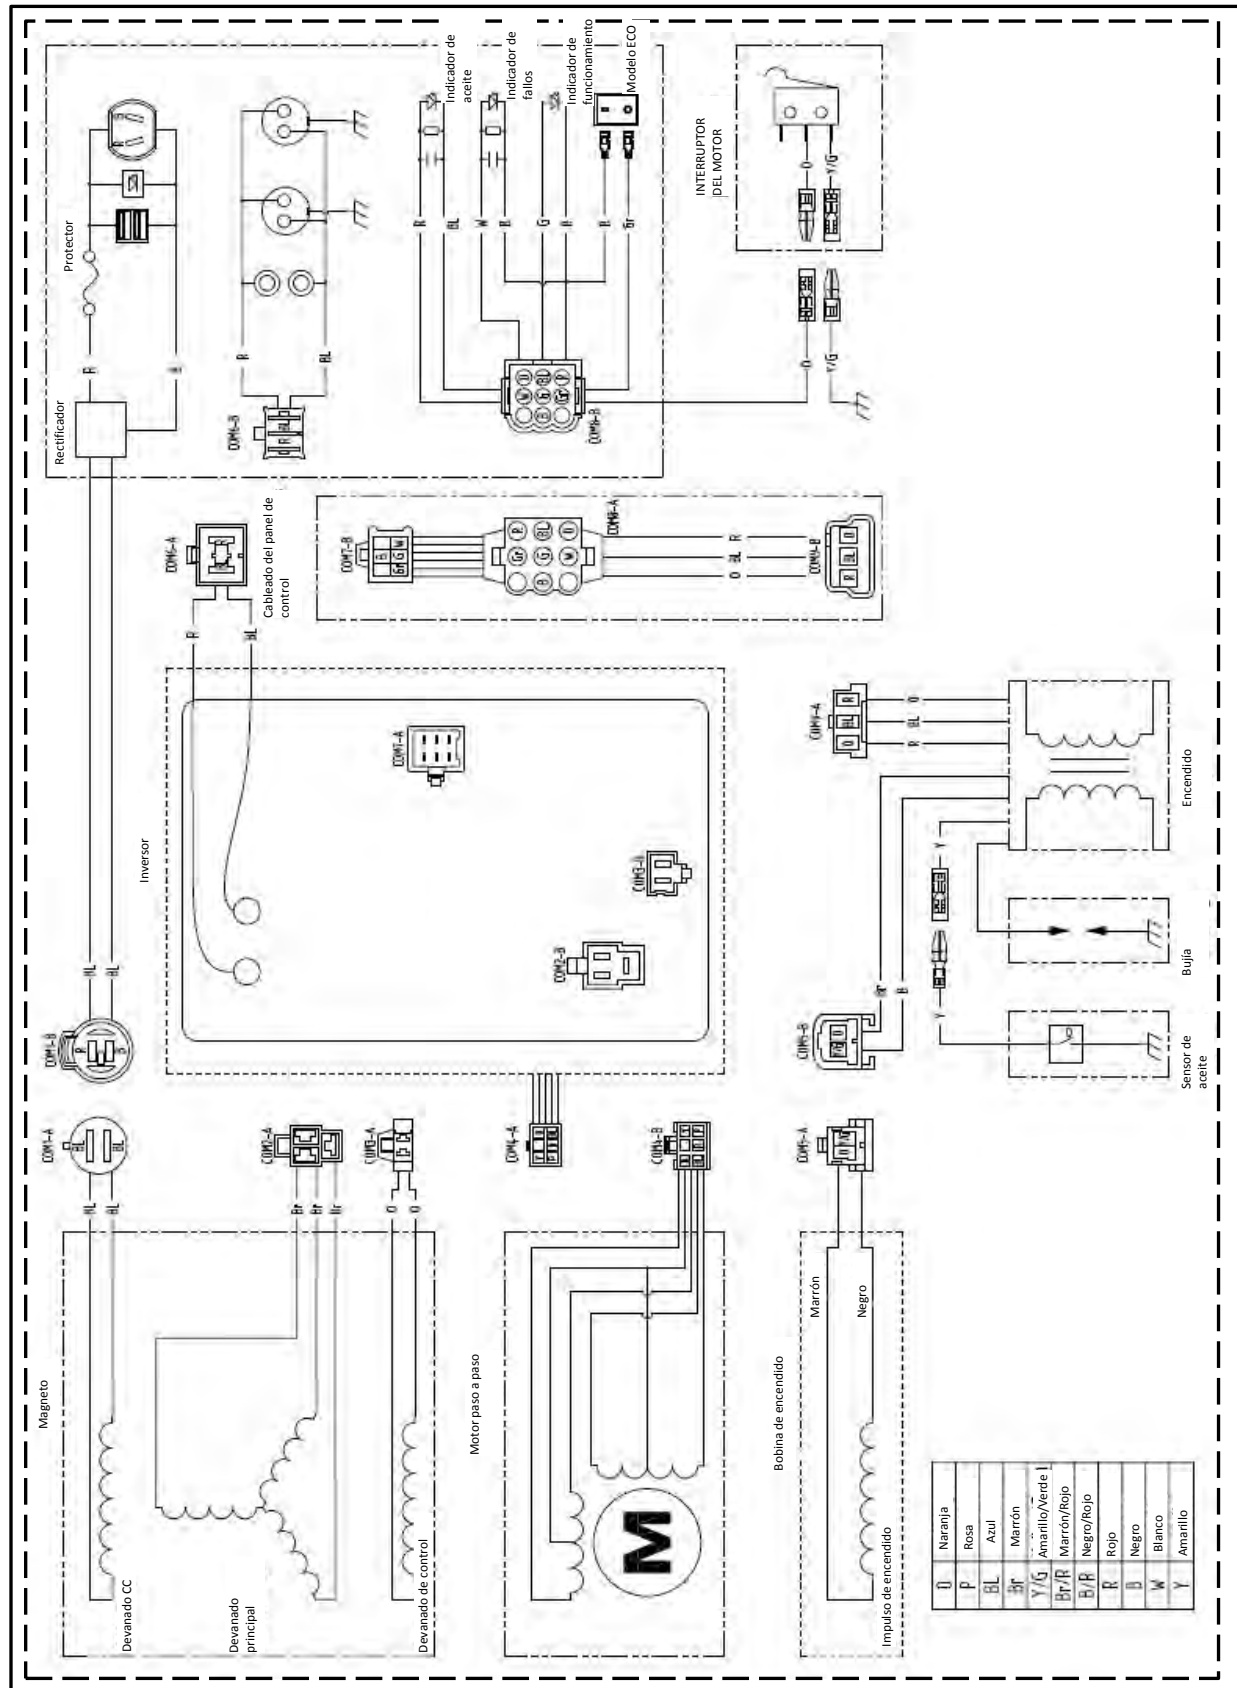

Electrical Schematic

INV2000 EU Low Power Generator Set

Electrical Schematic

Elektrischer Schaltplan

Esquema eléctrico

Schéma électrique

Schema elettrico

©2018 Caterpillar
All Rights Reserved

CAT, CATERPILLAR, their respective logos, "Caterpillar Yellow", and the POWER EDGE trade dress as well as corporate and product identity used herein, are trademarks of Caterpillar and may not be used without permission.