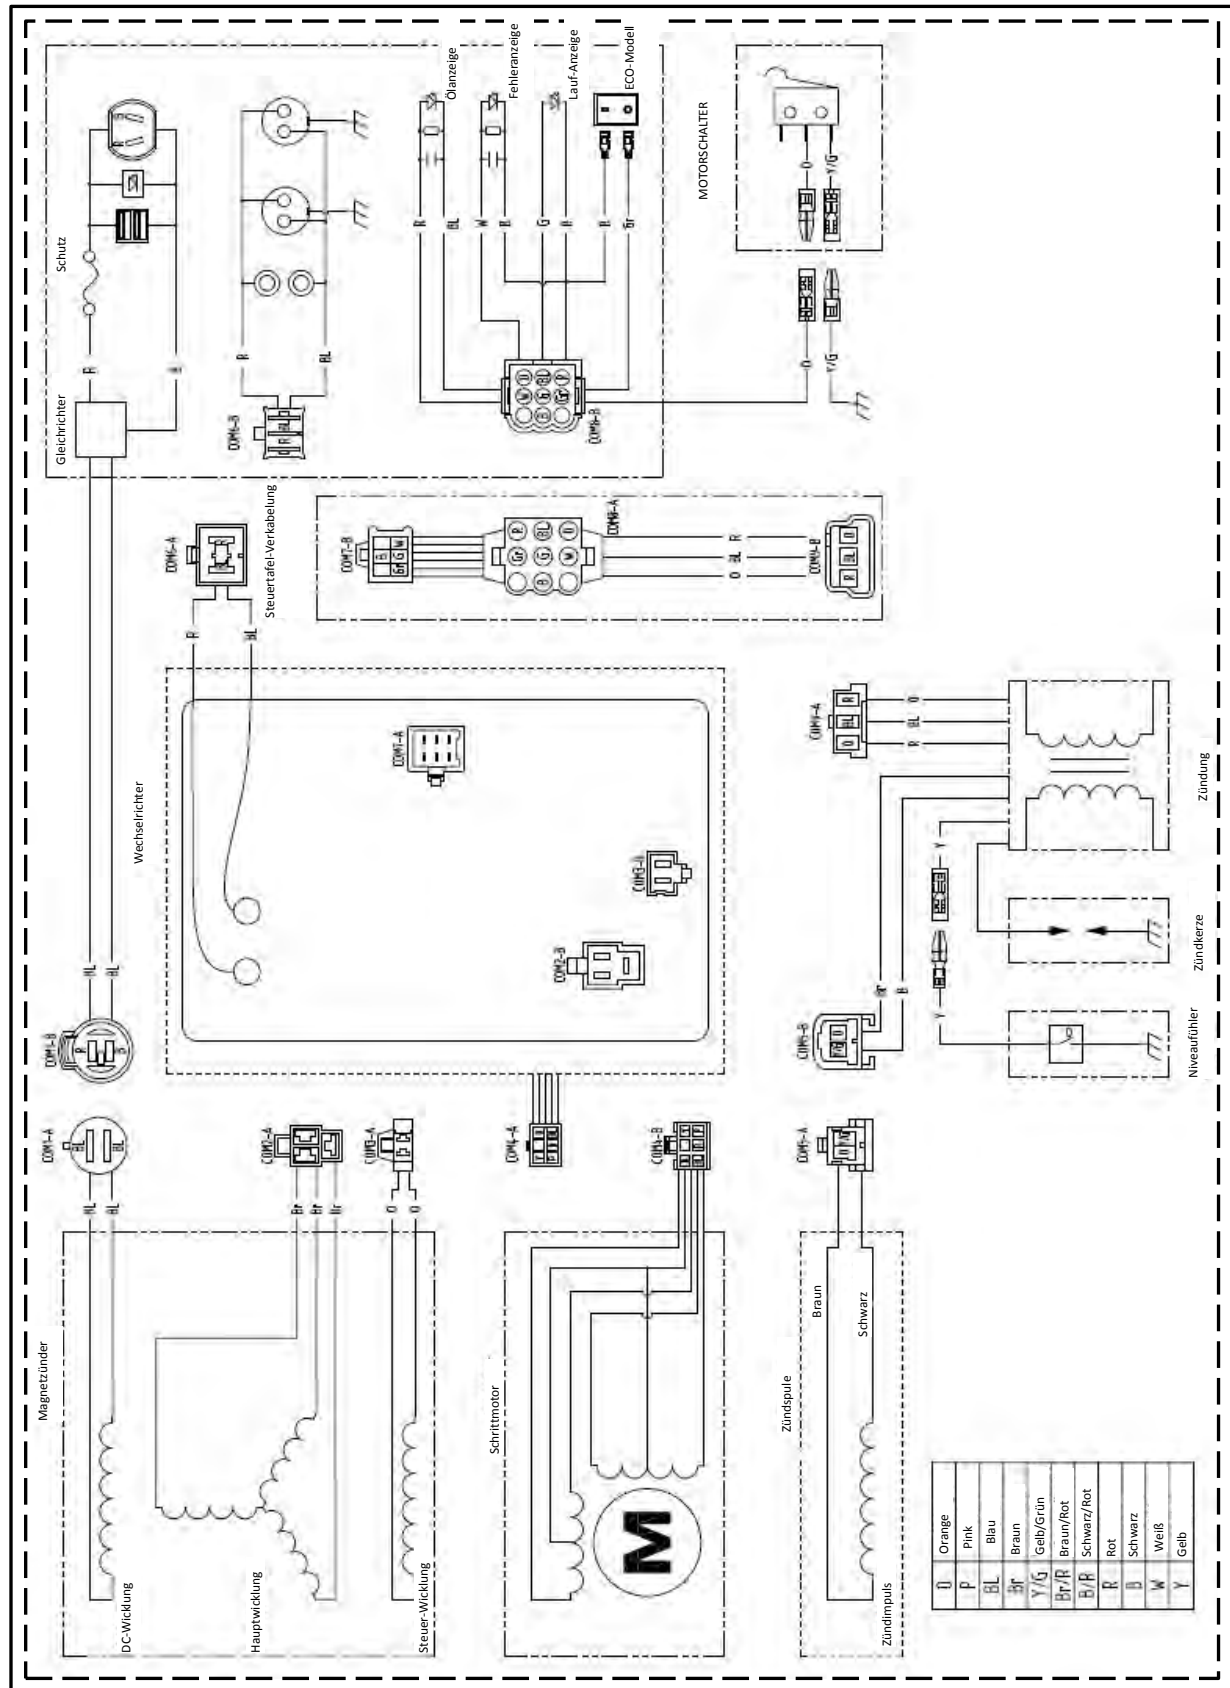

Electrical Schematic

INV2000 EU Low Power Generator Set

Electrical Schematic

Elektrischer Schaltplan

Esquema eléctrico

Schéma électrique

Schema elettrico

©2018 Caterpillar
All Rights Reserved

CAT, CATERPILLAR, their respective logos, "Caterpillar Yellow", and the POWER EDGE trade dress as well as corporate and product identity used herein, are trademarks of Caterpillar and may not be used without permission.