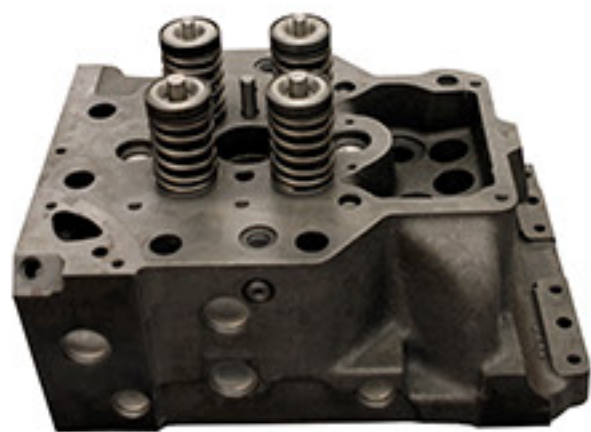

EASILY REPAIR YOUR CYLINDER HEAD

Caterpillar offers cylinder head repair kits and Reman components, so you can find the repair you need at the right price.

[» SHOP CYLINDER HEAD REPAIR KITS](#)

CATERPILLAR'S ACM GETS CERTIFIED

Caterpillar has been certified as an external specialist by the American Bureau of Shipping (ABS) for our Advanced Condition Monitoring (ACM) services. ACM collects data from equipment to help fleet managers make informed and proactive decisions on maintenance and repairs. Using ABS-certified components helps vessels more easily obtain the classification themselves.