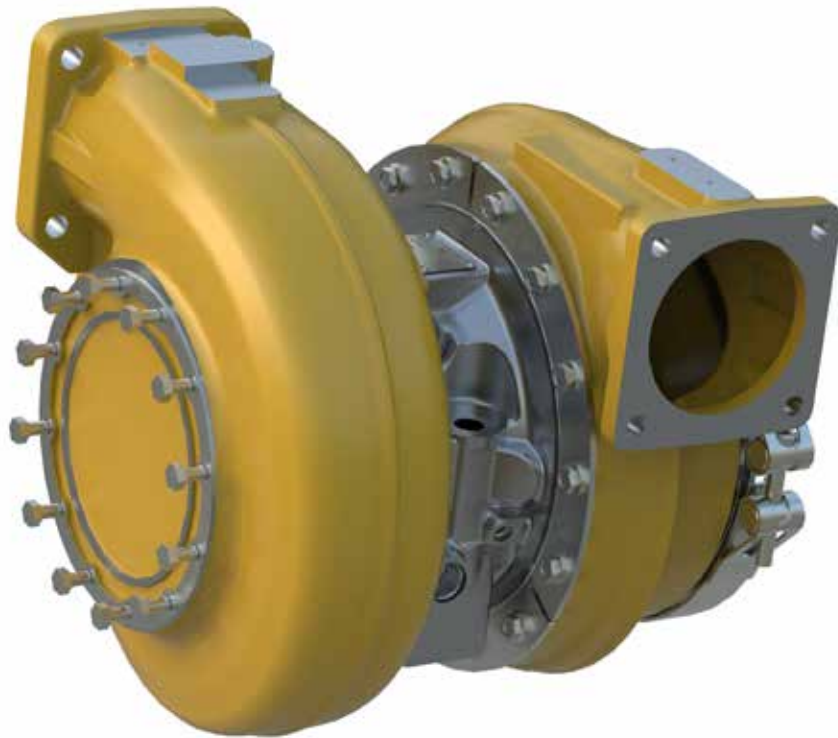

# Cat<sup>®</sup> Turbocharger

For Select G3500B LE Engines in Oil and Gas Applications

## Your Engines... Restore With the Latest Solutions.

The new Cat<sup>®</sup> turbocharger offers a repair option at a lower cost and longer component life for your top end or major overhaul. Only genuine Cat parts are included, which means each is manufactured to our standards, and all are backed by our dedicated dealer network.

# Cat G3500B LE Turbocharger