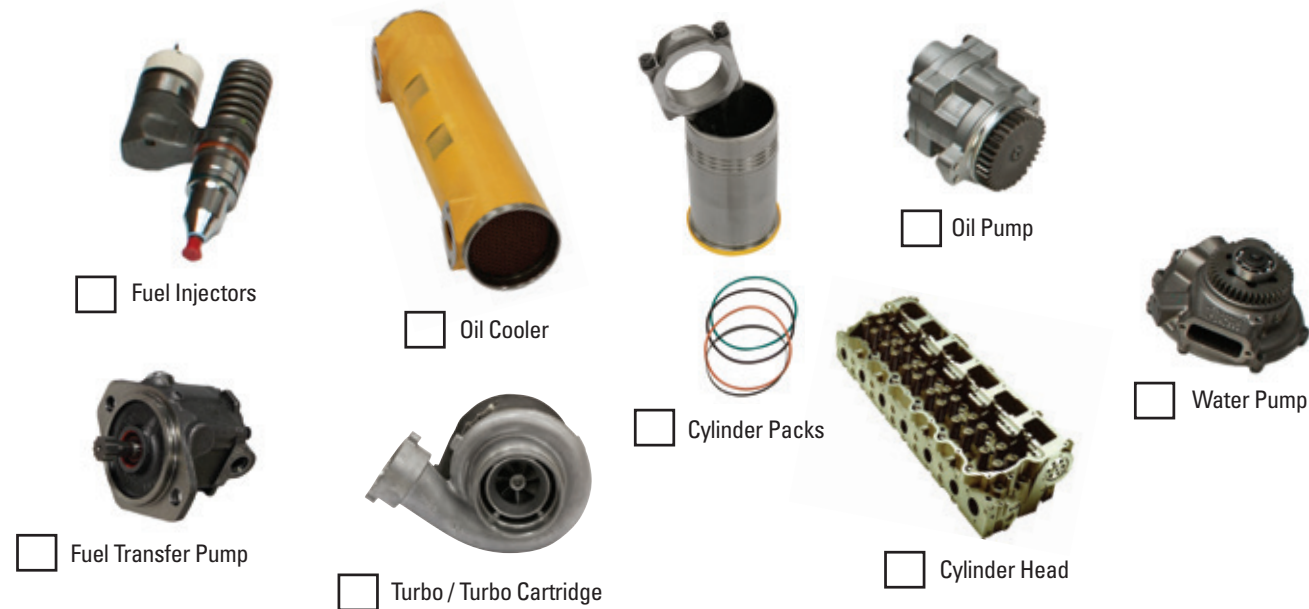

ADVANCED LEVEL

3412 MAJOR OVERHAUL

ADDITIONAL BENEFITS

Keep all the features from our Foundational Level, but with our Advanced Level, you add parts specific to your engine needs. Customize your overhaul – and increase your value.

MAJOR OVERHAUL – ADVANCED LEVEL	
Choose Major Overhaul FOUNDATIONAL LEVEL	✓
Cylinder Head	Choose the FOUNDATIONAL LEVEL option that is right for you, plus ONE OR MORE primary components from this list*
Cylinder Packs	
Fuel Transfer Pump	
Fuel Injectors	
Oil Cooler	
Oil Pump	
Turbo / Turbo Cartridge	
Water Pump	
Ask your dealer for promotions specific to your ADVANCED LEVEL selection.	

*Contents will vary based on engine configuration.

Choose **ONE OR MORE** components ☒

For your most effective overhaul, we recommend inspecting, reconditioning or replacing additional components, including:

- Rod bearings
- Thrust plates
- Main bearings
- Hoses
- Connectors

OPTIMAL LEVEL

3412 MAJOR OVERHAUL

MAXIMUM BENEFITS

Bring your engine to original factory specifications and performance. This is our most comprehensive overhaul solution – and our best value, including all the features and benefits from our Foundational Level.

MAJOR OVERHAUL – OPTIMAL LEVEL	
Choose Major Overhaul FOUNDATIONAL LEVEL	✓
Cylinder Head	Choose the FOUNDATIONAL LEVEL option that is right for you, plus ALL additional primary components from this list*
Cylinder Packs	
Fuel Transfer Pump	
Fuel Injectors	
Oil Cooler	
Oil Pump	
Turbo / Turbo Cartridge	
Water Pump	
Ask your dealer for promotions specific to your OPTIMAL LEVEL selection.	

*Contents will vary based on engine configuration.