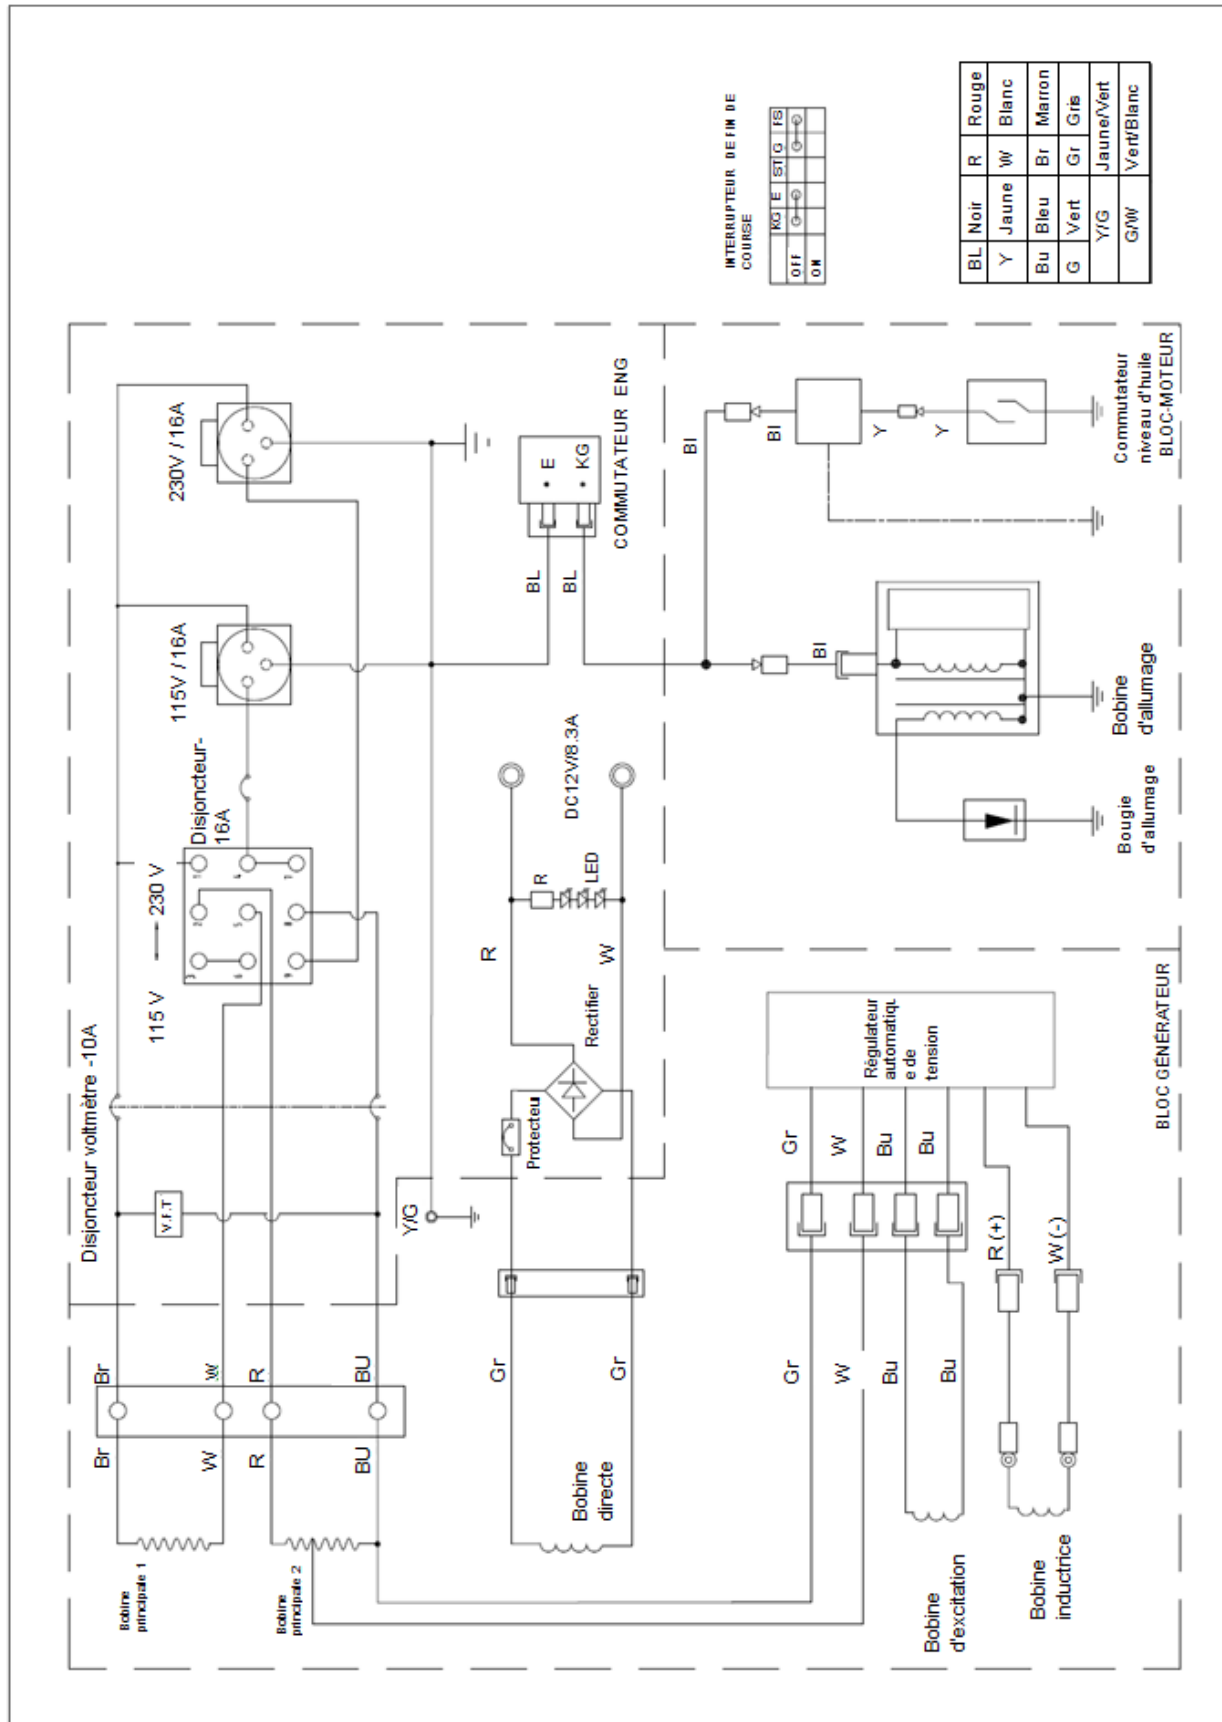

Electrical Schematic

RP2500UK and RP3100UK
Low Power Generator Sets

Electrical Schematic

Esquema eléctrico

Schéma électrique

©2016 Caterpillar
All Rights Reserved

CAT, CATERPILLAR, their respective logos, "Caterpillar Yellow", and the POWER EDGE trade dress as well as corporate and product identity used herein, are trademarks of Caterpillar and may not be used without permission.