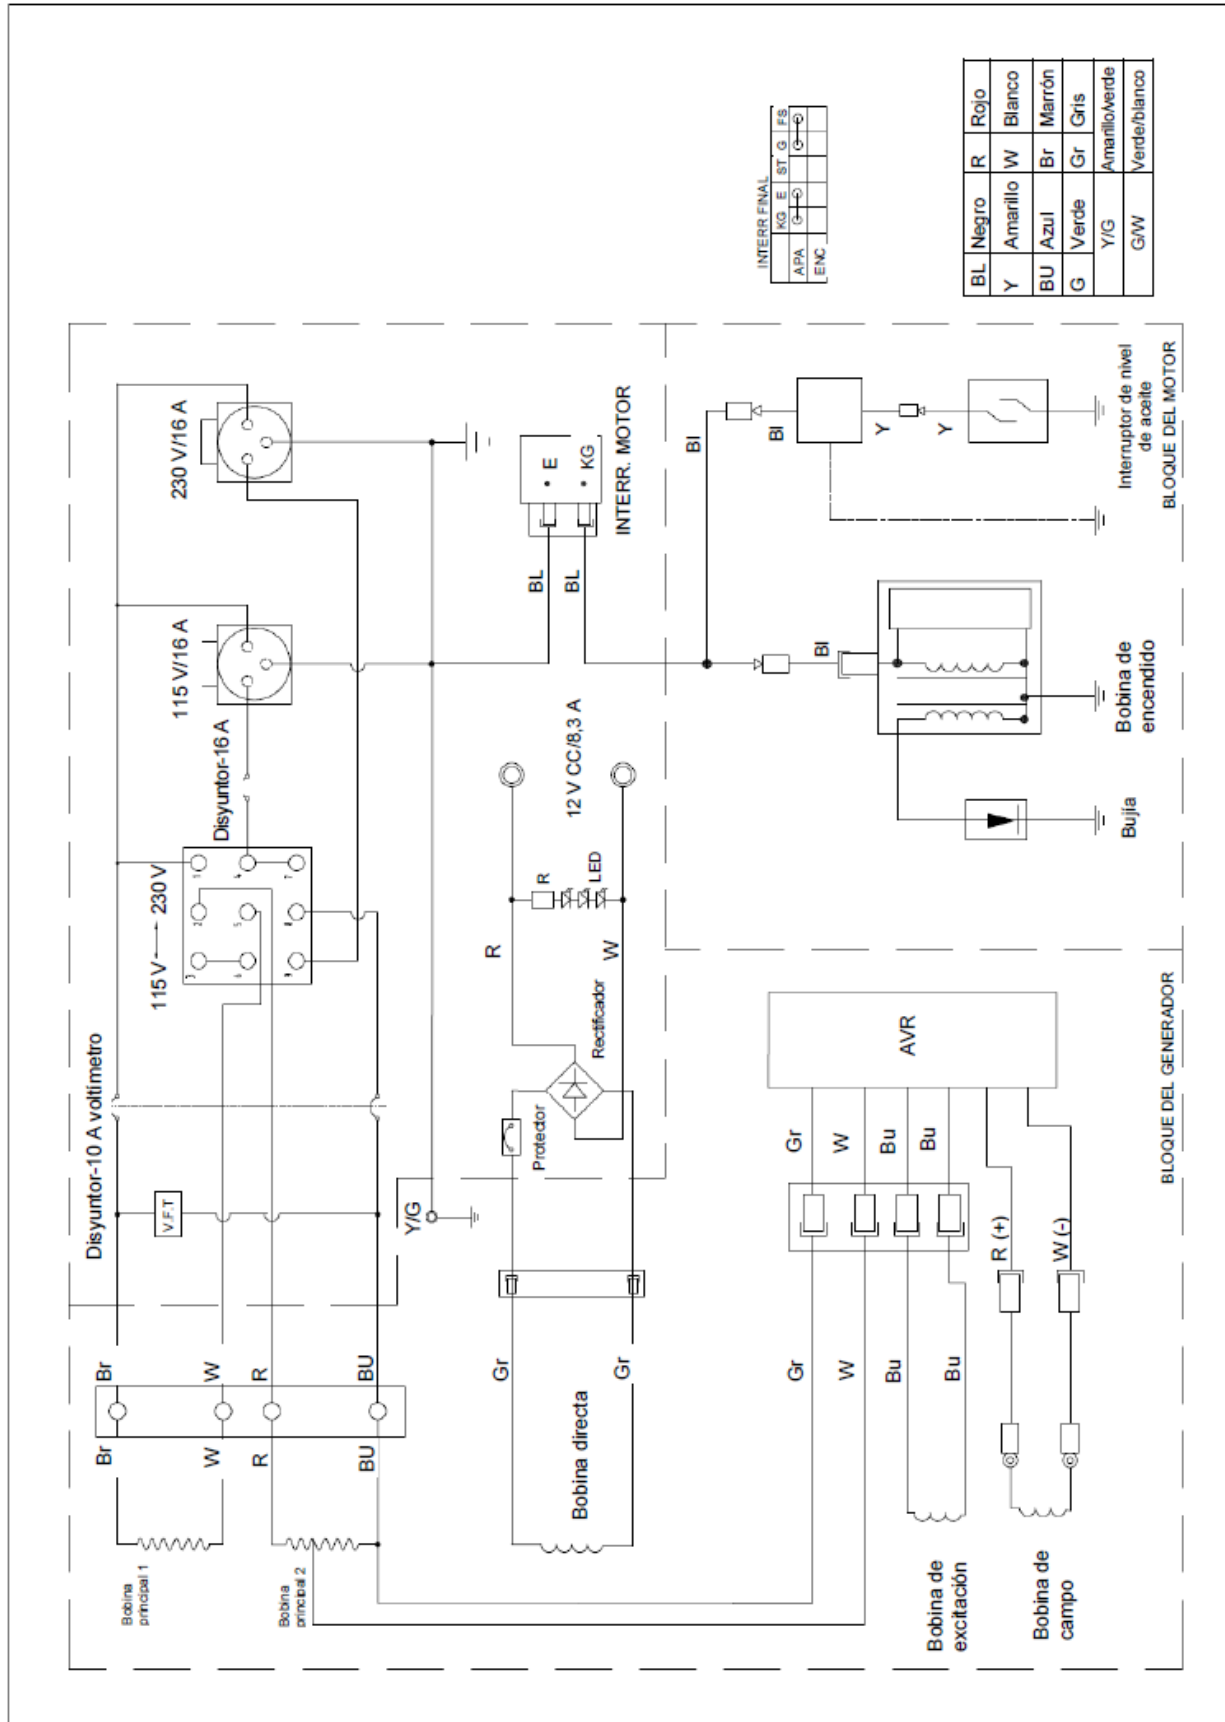

Electrical Schematic

RP2500UK and RP3100UK
Low Power Generator Sets

Electrical Schematic

Esquema eléctrico

Schéma électrique

©2016 Caterpillar
All Rights Reserved

CAT, CATERPILLAR, their respective logos, "Caterpillar Yellow", and the POWER EDGE trade dress as well as corporate and product identity used herein, are trademarks of Caterpillar and may not be used without permission.