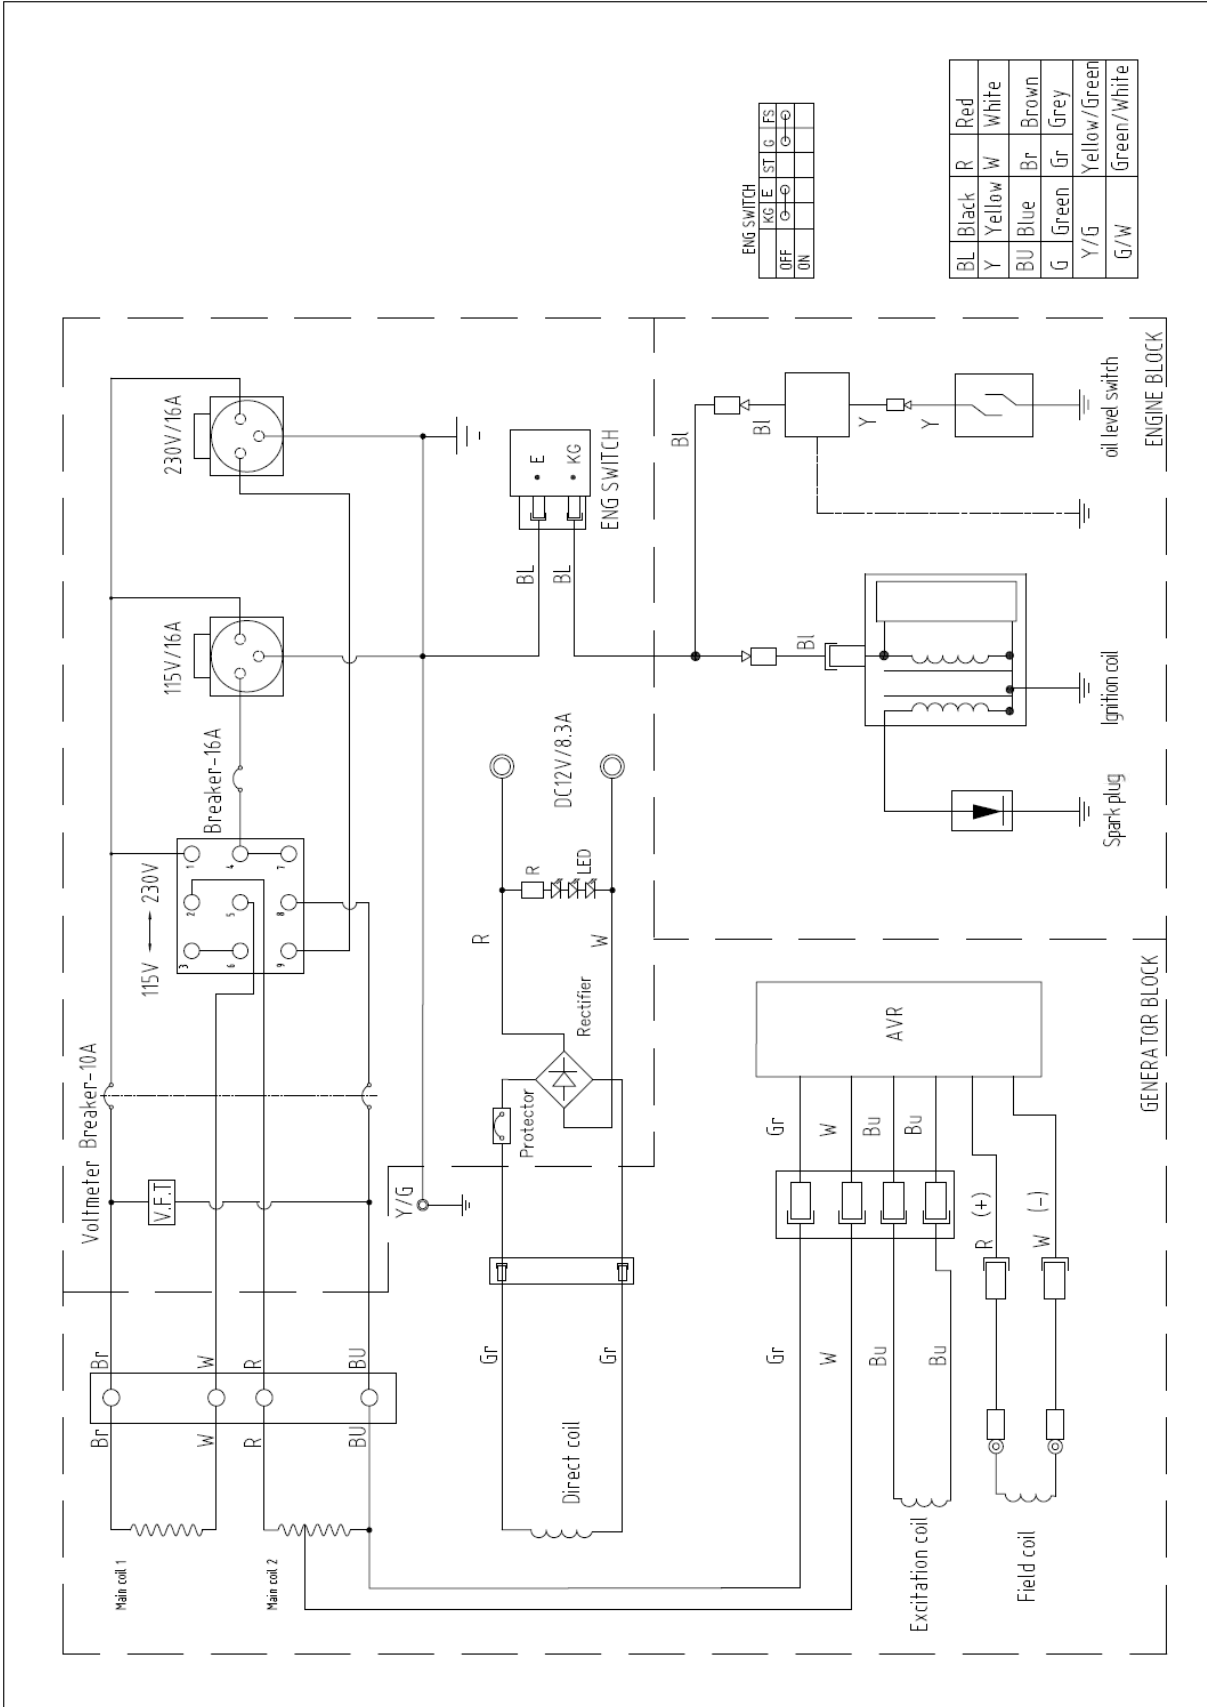

Electrical Schematic

RP2500UK and RP3100UK
Low Power Generator Sets

Electrical Schematic

Esquema eléctrico

Schéma électrique

©2016 Caterpillar
All Rights Reserved

CAT, CATERPILLAR, their respective logos, "Caterpillar Yellow", and the POWER EDGE trade dress as well as corporate and product identity used herein, are trademarks of Caterpillar and may not be used without permission.