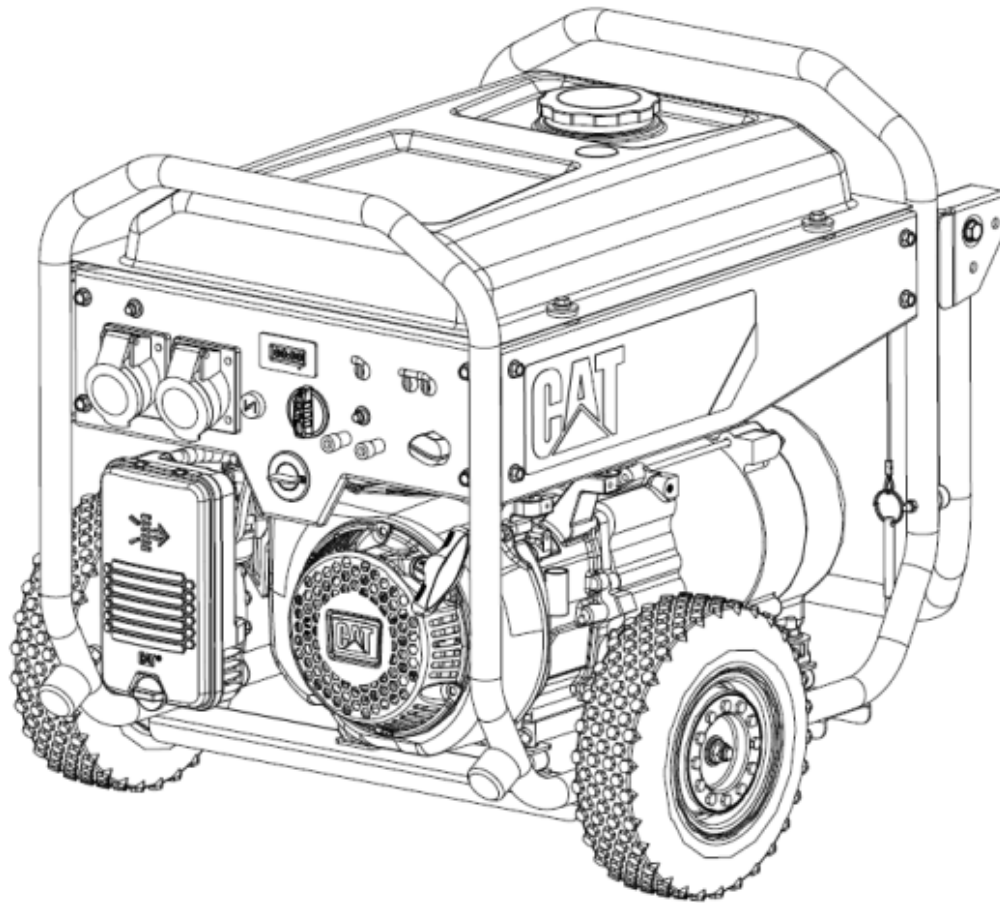

Electrical Schematic

RP2500UK and RP3100UK
Low Power Generator Sets

Electrical Schematic

Esquema eléctrico

Schéma électrique

©2016 Caterpillar
All Rights Reserved

CAT, CATERPILLAR, their respective logos, "Caterpillar Yellow", and the POWER EDGE trade dress as well as corporate and product identity used herein, are trademarks of Caterpillar and may not be used without permission.