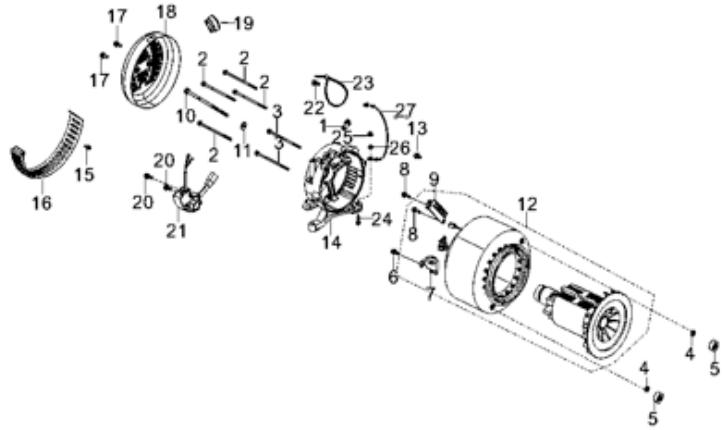

# Rotor/Stator

## RP6500E CSA

REF. NO.	DESCRIPTION	Part QTY	Part UPC	CAT Individual Part No.	MSRP Part Price	Part Dim (mm)				Group QTY	Group UPC	CAT Group Part No.	Group Name	MSRP Group Price	MODEL	Group Dim (mm)			
						Length	Width	Height	Weight(g)							Length	Width	Height	Weight(g)
12	MOTOR ASSY.	1	00815683022269	501-5156	\$236.95	275	190	190	24400						RP6500E				

## RP7500E CSA

REF. NO.	DESCRIPTION	Part QTY	Part UPC	CAT Individual Part No.	MSRP Part Price	Part Dim (mm)				Group QTY	Group UPC	CAT Group Part No.	Group Name	MSRP Group Price	MODEL	Group Dim (mm)			
						Length	Width	Height	Weight(g)							Length	Width	Height	Weight(g)
12	MOTOR ASSY.	1	0081583022368	501-5112	\$363.42	300	193	193	29000						RP7500E				