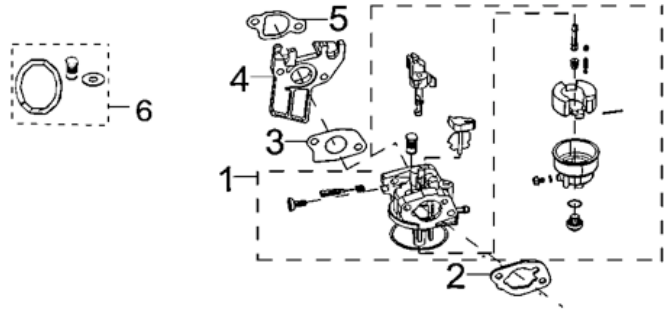

# Carburetor Assembly

RP3600

REF. NO.	DESCRIPTION	Part QTY	Part UPC	CAT Individual Part No.	MSRP Part Price	Part Dim (mm)				Group QTY	Group UPC	CAT Group Part No.	Group Name	MSRP Group Price	MODEL	Group Dim (mm)			
						Length	Width	Height	Weight(g)							Length	Width	Height	Weight(g)
1	CARBURETOR ASSY.	1	815683020456	511-7278	\$34.60	120	90	90	259.2	1	815683020524	512-8239	CARBURETOR GP -B	\$38.35	RP3600	120	90	90	300
2	AIR CLEANER GASKET	1	815683020463	511-7285	\$0.47	60	40	2	1.4										
3	CARBURETOR INSULATOR GASKET	1	815683020470	511-7268	\$0.47	60	40	2	0.6										
4	CARBURETOR INSULATOR PLATE	1	815683020487	511-7272	\$0.47	100	80	40	38										
5	INSULATING PLATE GASKET	1	815683020494	511-8837	\$2.33	60	40	2	0.6										
6	HIGH ALTITUDE KIT 1(3000-6000ft)	1	815683020500	501-5078	\$25.36	60	40	2	1										
	HIGH ALTITUDE KIT 2(6000-8000ft)	1	815683020517	501-5079	\$29.55	60	40	2	1										