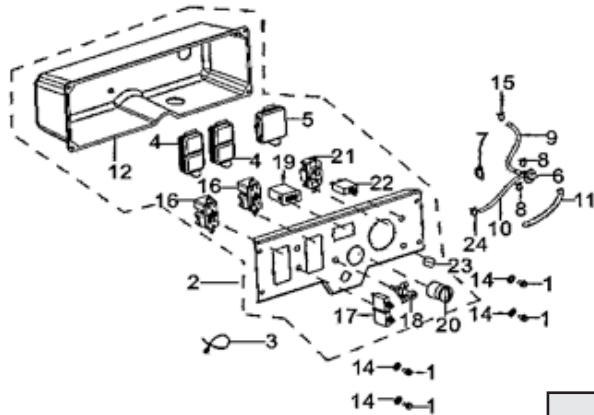

# Control Panel Assembly

RP3600

REF. NO.	DESCRIPTION	Part QTY	Part UPC	CAT Individual Part No.	MSRP Part Price	Part Dim (mm)				Group QTY	Group UPC	CAT Group Part No.	Group Name	MSRP Group Price	MODEL	Group Dim (mm)			
						Length	Width	Height	Weight(g)							Length	Width	Height	Weight(g)
1	BOLT	4								1	815683020791	512-8254	PANEL GP-CONT -B	\$139.29	RP3600	405	160	120	1706.9
2	PANEL SUBASSEMBLY, CONTROL	1																	
14	WASHER	4																	
6	FUEL VALVE	1	815683020722	511-7283	\$3.95	57	33	57	8.2	1	815683020807	512-8255	VALVE GP-FUEL	\$16.14	RP3600	60	35	60	58
7	FUEL VALVE BASEMENT	1																	
8	CLAMP	2																	
9	TUBE, FUEL	1																	
10	TUBE, FUEL	1																	
11	TUBE, FUEL	1																	
15	CLAMP	1																	
24	CLAMP	1																	
4	RAIN COVER, DUPLEX	1	815683020739	511-8898	\$3.34	65	50	15	26.4					RP3600					
5	RAIN COVER	1	815683020746	511-8896	\$3.46	65	50	15	26.4					RP3600					
20	SWITCH SUBASSEMBLY	1	815683020753	511-8053	\$5.67	109	38	30	160					RP3600					
21	SOCKET SUBASSEMBLY, POWER SUPPLY	1	815683020760	511-8059	\$6.14	95	51	51	90					RP3600					
22	PROTECTOR, OVERCURRENT	1	815683020777	511-8048	\$4.11	115	40	90	90					RP3600					
23	LED LIGHT	1	815683020784	501-5081	\$22.56	57	33	57	75					RP3600					

# Control Panel Assembly

## RP3600 CSA

REF. NO.	DESCRIPTION	Part QTY	Part UPC	CAT Individual Part No.	MSRP Part Price	Part Dim (mm)				Group QTY	Group UPC	CAT Group Part No.	Group Name	MSRP Group Price	MODEL	Group Dim (mm)			
						Length	Width	Height	Weight(g)							Length	Width	Height	Weight(g)
2	PANEL SUBASSEMBLY, CONTROL	4	00815683021026	501-5102	\$137.56	405	160	120	1670.5	1									
22	20A BREAKER	1	00815683022221	501-5105	\$4.11	115	60	90	90	1									