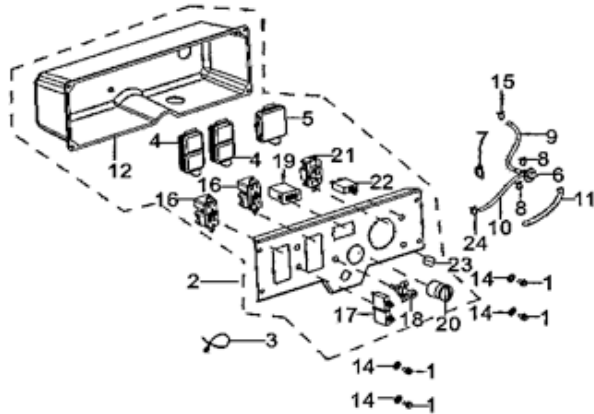

# Control Panel Assembly

RP3600

REF. NO.	DESCRIPTION	Part QTY	Part UPC	CAT Individual Part No.	MSRP Part Price	Part Dim (mm)				Group QTY	Group UPC	CAT Group Part No.	Group Name	MSRP Group Price	MODEL	Group Dim (mm)			
						Length	Width	Height	Weight(g)							Length	Width	Height	Weight(g)
1	BOLT	4								1	815683020791	512-8254	PANEL GP-CONT -B	\$139.29	RP3600	405	160	120	1706.9
2	PANEL SUBASSEMBLY, CONTROL	1																	
14	WASHER	4																	
6	FUEL VALVE	1	815683020722	511-7283	\$3.95	57	33	57	8.2	1	815683020807	512-8255	VALVE GP-FUEL	\$16.14	RP3600	60	35	60	58
7	FUEL VALVE BASEMENT	1																	
8	CLAMP	2																	
9	TUBE, FUEL	1																	
10	TUBE, FUEL	1																	
11	TUBE, FUEL	1																	
15	CLAMP	1																	
24	CLAMP	1																	
4	RAIN COVER, DUPLEX	1	815683020739	511-8898	\$3.34	65	50	15	26.4					RP3600					
5	RAIN COVER	1	815683020746	511-8896	\$3.46	65	50	15	26.4					RP3600					
20	SWITCH SUBASSEMBLY	1	815683020753	511-8053	\$5.67	109	38	30	160					RP3600					
21	SOCKET SUBASSEMBLY, POWER SUPPLY	1	815683020760	511-8059	\$6.14	95	51	51	90					RP3600					
22	PROTECTOR, OVERCURRENT	1	815683020777	511-8048	\$4.11	115	40	90	90					RP3600					
23	LED LIGHT	1	815683020784	501-5081	\$22.56	57	33	57	75					RP3600					

# Control Panel Assembly

## RP3600 CSA

REF. NO.	DESCRIPTION	Part QTY	Part UPC	CAT Individual Part No.	MSRP Part Price	Part Dim (mm)				Group QTY	Group UPC	CAT Group Part No.	Group Name	MSRP Group Price	MODEL	Group Dim (mm)			
						Length	Width	Height	Weight(g)							Length	Width	Height	Weight(g)
2	PANEL SUBASSEMBLY, CONTROL	4	00815683021026	501-5102	\$137.56	405	160	120	1670.5	1									
22	20A BREAKER	1	00815683022221	501-5105	\$4.11	115	60	90	90	1									