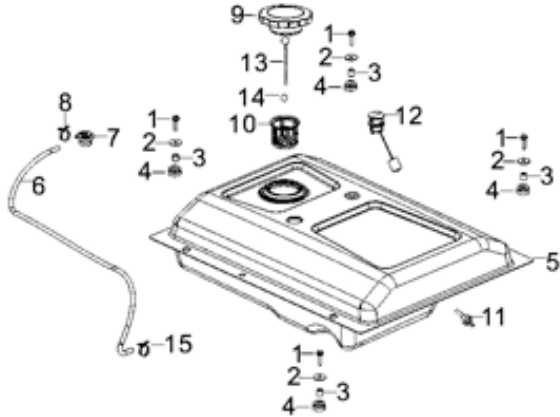

## RP6500E / RP7500E

REF. NO.	DESCRIPTION	Part QTY	Part UPC	CAT Individual Part No.	MSRP Part Price	Part Dim (mm)				Group QTY	Group UPC	CAT Group Part No.	Group Name	MSRP Group Price	MODEL	Group Dim (mm)			
						Length	Width	Height	Weight(g)							Length	Width	Height	Weight(g)
6	HOSE, FUEL STEAM RUBBER	1								1	815683021958	512-8302	VENT GP-FUEL	\$7.46	RP5500/RP6500E/ RP7500E	105	75	33	70.4
7	ROLLOVER VALVE	1																	
8	CLAMP	1																	
15	CLAMP	1																	
9	FUEL CAP	1							1	815683021965	512-8303	CAP GP-FUEL	\$19.01	RP5500/RP6500E/ RP7500E	96	96	40	195.2	
13	CHAIN, FUEL CAP	1																	
14	CLIP, FUEL CAP CHAIN	1																	
1	BOLT	4							1	815683021972	512-8304	TANK GP-FUEL (B)	\$129.21	RP5500/RP6500E/ RP7500E	640	510	180	5868.6	
2	WASHER	4																	
3	BUSH	4																	
4	SLEEVE, FUEL TANK RUBBER	4																	
5	TANK, FUEL	1	815683021491	511-7281	\$116.63	640	510	180	5748.2										
12	LEVELER GAUGE, FUEL	1	815683021507	511-8902	\$4.82	145	35	35	17.8										
10	STRAINER, FUEL	1	815683021514	511-8851	\$2.65	51	59	51	7.2						RP3600/RP5500/ RP6500E/RP7500E				
11	FUEL FILTER	1	815683021521	511-8853	\$1.10	54	21	21	4.2										