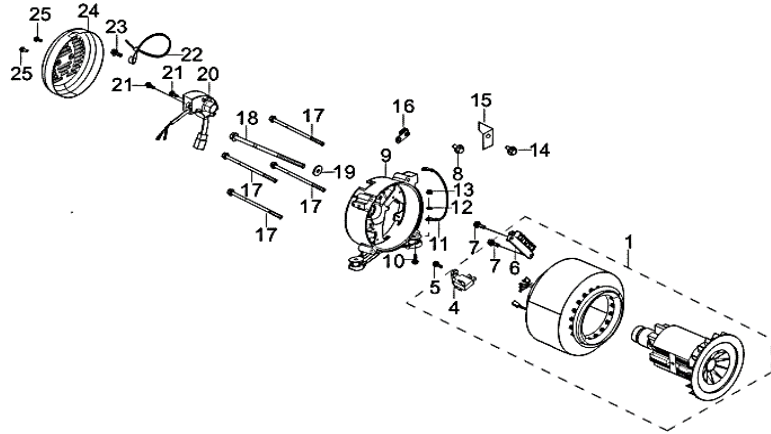

Generator Assembly

RP3600

REF. NO.	DESCRIPTION	Part QTY	Part UPC	CAT Individual Part No.	MSRP Part Price	Part Dim (mm)				Group QTY	Group UPC	CAT Group Part No.	Group Name	MSRP Group Price	MODEL	Group Dim (mm)			
						Length	Width	Height	Weight(g)							Length	Width	Height	Weight(g)
20	REGULATOR, VOLTAGE	1								1	815683020821	512-8256	REGULATOR GP -H	\$25.95	RP3600	110	33	21	125.2
21	BOLT	2													RP3600				
24	COVER, MOTOR TAIL	1								1	815683020838	512-8257	COVER GP	\$16.61	RP3600	160	160	28	190
25	BOLT	2													RP3600				
E00-2	ALTERNATOR	1	815683020814	501-5082	\$169.32										RP3600	336	190	190	17227.9

Generator Assembly

RP3600 CSA

REF. NO.	DESCRIPTION	Part QTY	Part UPC	CAT Individual Part No.	MSRP Part Price	Part Dim (mm)				Group QTY	Group UPC	CAT Group Part No.	Group Name	MSRP Group Price	MODEL	Group Dim (mm)			
						Length	Width	Height	Weight(g)							Length	Width	Height	Weight(g)
1	Motor Assembly	1	815683022238	501-5106	\$161.46	243	160	243	15800										