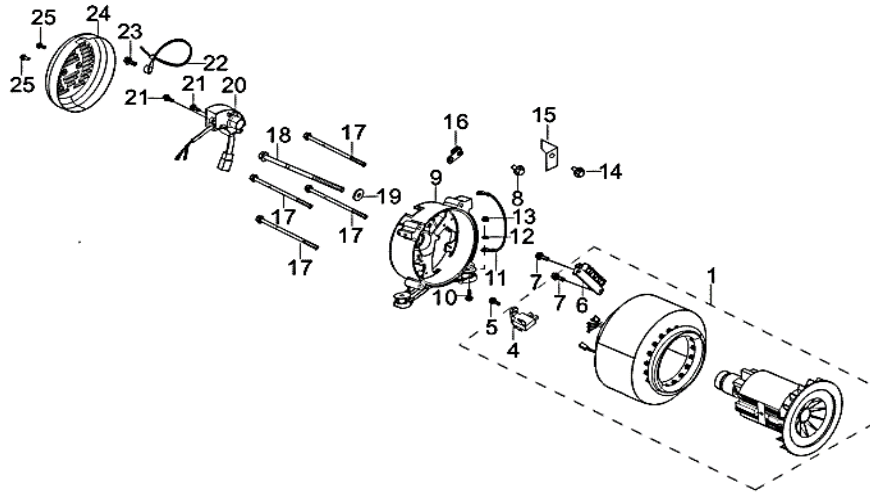

Generator Assembly

RP3600

REF. NO.	DESCRIPTION	Part QTY	Part UPC	CAT Individual Part No.	MSRP Part Price	Part Dim (mm)				Group QTY	Group UPC	CAT Group Part No.	Group Name	MSRP Group Price	MODEL	Group Dim (mm)			
						Length	Width	Height	Weight(g)							Length	Width	Height	Weight(g)
20	REGULATOR, VOLTAGE	1								1	815683020821	512-8256	REGULATOR GP -H	\$25.95	RP3600	110	33	21	125.2
21	BOLT	2													RP3600				
24	COVER, MOTOR TAIL	1								1	815683020838	512-8257	COVER GP	\$16.61	RP3600	160	160	28	190
25	BOLT	2													RP3600				
E00-2	ALTERNATOR	1	815683020814	501-5082	\$169.32										RP3600	336	190	190	17227.9

Generator Assembly

RP3600 CSA

REF. NO.	DESCRIPTION	Part QTY	Part UPC	CAT Individual Part No.	MSRP Part Price	Part Dim (mm)				Group QTY	Group UPC	CAT Group Part No.	Group Name	MSRP Group Price	MODEL	Group Dim (mm)			
						Length	Width	Height	Weight(g)							Length	Width	Height	Weight(g)
1	Motor Assembly	1	815683022238	501-5106	\$161.46	243	160	243	15800										