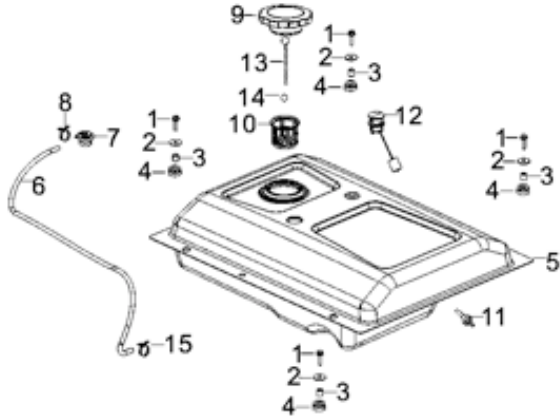

Fuel Tank Assembly

RP6500E / RP7500E

REF. NO.	DESCRIPTION	Part QTY	Part UPC	CAT Individual Part No.	MSRP Part Price	Part Dim (mm)				Group QTY	Group UPC	CAT Group Part No.	Group Name	MSRP Group Price	MODEL	Group Dim (mm)			
						Length	Width	Height	Weight(g)							Length	Width	Height	Weight(g)
6	HOSE, FUEL STEAM RUBBER	1								1	815683021958	512-8302	VENT GP-FUEL	\$7.46	RP5500/RP6500E/ RP7500E	105	75	33	70.4
7	ROLLOVER VALVE	1																	
8	CLAMP	1																	
15	CLAMP	1																	
9	FUEL CAP	1							1	815683021965	512-8303	CAP GP-FUEL	\$19.01	RP5500/RP6500E/ RP7500E	96	96	40	195.2	
13	CHAIN, FUEL CAP	1																	
14	CLIP, FUEL CAP CHAIN	1																	
1	BOLT	4							1	815683021972	512-8304	TANK GP-FUEL (B)	\$129.21	RP5500/RP6500E/ RP7500E	640	510	180	5868.6	
2	WASHER	4																	
3	BUSH	4																	
4	SLEEVE, FUEL TANK RUBBER	4																	
5	TANK, FUEL	1	815683021491	511-7281	\$116.63	640	510	180	5748.2										
12	LEVELER GAUGE, FUEL	1	815683021507	511-8902	\$4.82	145	35	35	17.8										
10	STRAINER, FUEL	1	815683021514	511-8851	\$2.65	51	59	51	7.2						RP3600/RP5500/ RP6500E/RP7500E				
11	FUEL FILTER	1	815683021521	511-8853	\$1.10	54	21	21	4.2										