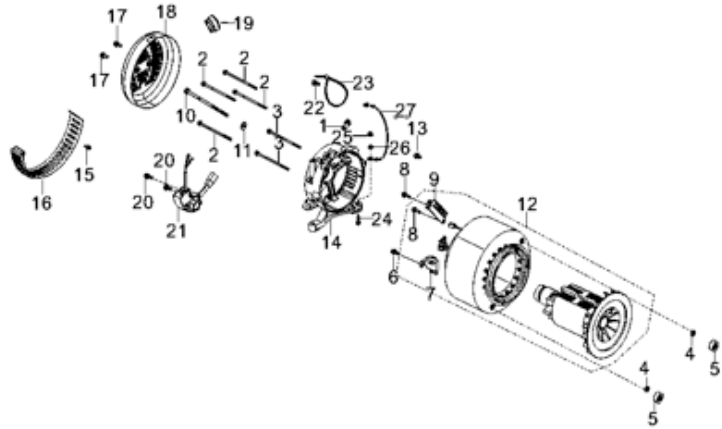

Rotor/Stator

RP6500E CSA

REF. NO.	DESCRIPTION	Part QTY	Part UPC	CAT Individual Part No.	MSRP Part Price	Part Dim (mm)				Group QTY	Group UPC	CAT Group Part No.	Group Name	MSRP Group Price	MODEL	Group Dim (mm)			
						Length	Width	Height	Weight(g)							Length	Width	Height	Weight(g)
12	MOTOR ASSY.	1	00815683022269	501-5156	\$236.95	275	190	190	24400						RP6500E				

RP7500E CSA

REF. NO.	DESCRIPTION	Part QTY	Part UPC	CAT Individual Part No.	MSRP Part Price	Part Dim (mm)				Group QTY	Group UPC	CAT Group Part No.	Group Name	MSRP Group Price	MODEL	Group Dim (mm)			
						Length	Width	Height	Weight(g)							Length	Width	Height	Weight(g)
12	MOTOR ASSY.	1	0081583022368	501-5112	\$363.42	300	193	193	29000						RP7500E				