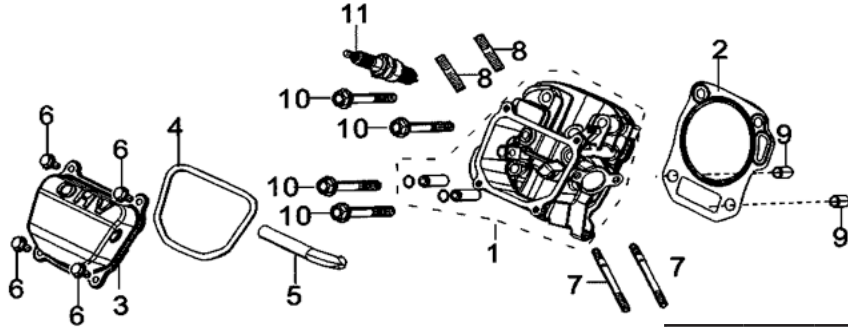

Cylinder Assembly

RP6500E / RP7500E

REF. NO.	DESCRIPTION	Part QTY	Part UPC	CAT Individual Part No.	MSRP Part Price	Part Dim (mm)				Group QTY	Group UPC	CAT Group Part No.	Group Name	MSRP Group Price	MODEL	Group Dim (mm)			
						Length	Width	Height	Weight(g)							Length	Width	Height	Weight(g)
3	COVER SUBASSEMBLY, CYLINDER HEAD	1								1	815683021767	512-8283	COVER GP-CYL HD	\$17.99	RP6500E/7500E	140	113	115	471.8
4	GASKET, CYLINDER HEAD COVER	1	815683021323	511-7248	\$1.58	135	112	3	4.6										
6	BOLT	4																	
5	TUBE, BREATHER	1	815683021330	511-8860	\$1.41	125	17	15	16.6						RP6500E/7500E				
1	HEAD SUBASSEMBLY, CYLINDER	1								1	815683021774	512-8284	HEAD GP-CYL BSC	\$92.43	RP6500E/7500E	210	200	115	1892.9
2	GASKET, CYLINDER HEAD	1	815683021347	511-7251	\$2.99	140	130	2	16.5										
7	STUD	2			\$5.02														
8	STUD	2			\$4.65														
9	PIN	2			\$2.38														
10	BOLT, CYLINDER HEAD	4			\$3.08														
11	PLUG, SPARK	1	815683021354	511-7297	\$6.18	185	20	20	60						RP6500E/7500E				