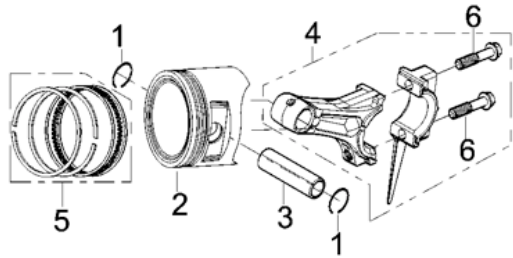

# Piston/Connecting Rod

## RP6500E / RP7500E

REF. NO.	DESCRIPTION	Part QTY	Part UPC	CAT Individual Part No.	MSRP Part Price	Part Dim (mm)				Group QTY	Group UPC	CAT Group Part No.	Group Name	MSRP Group Price	MODEL	Group Dim (mm)			
						Length	Width	Height	Weight(g)							Length	Width	Height	Weight(g)
5	PISTON RINGS SET	1	815683021392	511-7264	\$15.16	95	95	3	20						RP6500E/7500E				
1	CLIP, PISTON PIN	2																	
2	PISTON	1								1	815683021866	512-8293	PISTON GP	\$36.31	RP6500E/7500E	115	110	100	351.4
3	PIN, PISTON	1																	
4	ROD, CONNECTING	1																	
6	BOLT, CONNECTING ROD	2								1	815683021873	512-8294	ROD GP-CONN	\$39.87	RP6500E/7500E	170	160	65	276.5