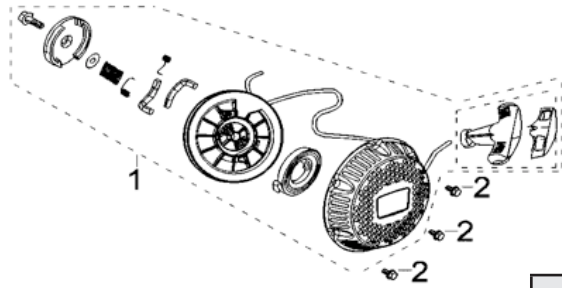

Recoil Assembly

RP6500E / RP7500E

REF. NO.	DESCRIPTION	Part QTY	Part UPC	CAT Individual Part No.	MSRP Part Price	Part Dim (mm)				Group QTY	Group UPC	CAT Group Part No.	Group Name	MSRP Group Price	MODEL	Group Dim (mm)				
						Length	Width	Height	Weight(g)							Length	Width	Height	Weight(g)	
1	STARTER ASSY, RECOIL	1								1	815683021897	512-8296	PULLEY GP-CSHAFT	\$33.65	RP5500/ RP6500E/7500E	258	258	48	724.4	
2	BOLT	3																		