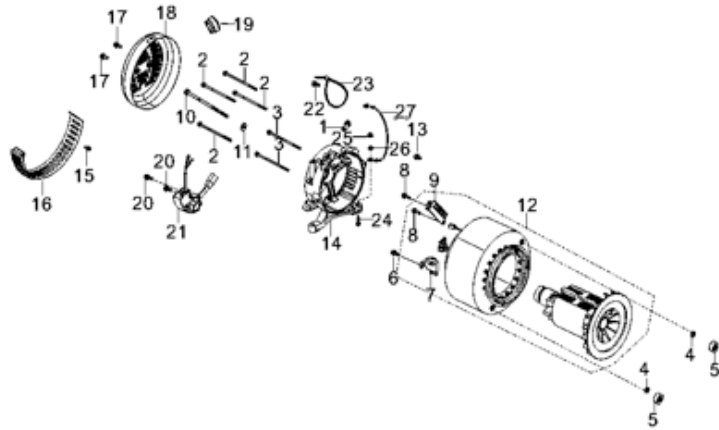

Rotor/Stator

RP6500E CSA

REF. NO.	DESCRIPTION	Part QTY	Part UPC	CAT Individual Part No.	MSRP Part Price	Part Dim (mm)				Group QTY	Group UPC	CAT Group Part No.	Group Name	MSRP Group Price	MODEL	Group Dim (mm)			
						Length	Width	Height	Weight(g)							Length	Width	Height	Weight(g)
12	MOTOR ASSY.	1	00815683022269	501-5156	\$236.95	275	190	190	24400						RP6500E				

RP7500E CSA

REF. NO.	DESCRIPTION	Part QTY	Part UPC	CAT Individual Part No.	MSRP Part Price	Part Dim (mm)				Group QTY	Group UPC	CAT Group Part No.	Group Name	MSRP Group Price	MODEL	Group Dim (mm)			
						Length	Width	Height	Weight(g)							Length	Width	Height	Weight(g)
12	MOTOR ASSY.	1	0081583022368	501-5112	\$363.42	300	193	193	29000						RP7500E				