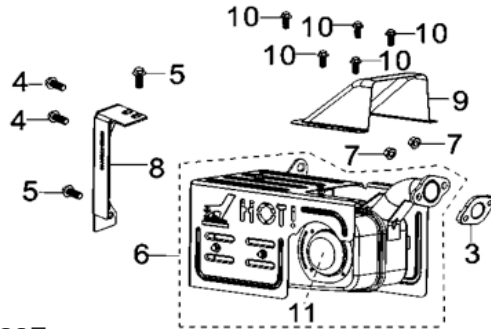

Muffler Assembly

RP6500E / RP7500E

RP7500E

REF. NO.	DESCRIPTION	Part QTY	Part UPC	CAT Individual Part No.	MSRP Part Price	Part Dim (mm)				Group QTY	Group UPC	CAT Group Part No.	Group Name	MSRP Group Price	MODEL	Group Dim (mm)			
						Length	Width	Height	Weight(g)							Length	Width	Height	Weight(g)
3	GASKET, EXHAUST OUTLET	1	815683021484	511-7291	\$2.32	70	46	1	8.4	1	815683021934	512-8300	MUFFLER GP	\$130.83	RP7500E	310	200	350	3847.9
4	BOLT	2																	
5	BOLT	2																	
8	BRACKE, MUFFLER MUFFLER	1																	
6	MUFFLER ASSEMBLY	1																	
7	NUT	2																	
9	MUFFLER AIR GUIDE COVER	1																	
10	BOLT	5																	
11	SPARK ARRESTOR	1	815683020562	501-5080	\$6.87	85	15	93	30										

RP6500E

REF. NO.	DESCRIPTION	Part QTY	Part UPC	CAT Individual Part No.	MSRP Part Price	Part Dim (mm)				Group QTY	Group UPC	CAT Group Part No.	Group Name	MSRP Group Price	MODEL	Group Dim (mm)			
						Length	Width	Height	Weight(g)							Length	Width	Height	Weight(g)
4	BOLT	2								1	815683021941	512-8301	MUFFLER GP	\$100.88	RP6500E	310	200	350	3847.9
5	BOLT	2																	
8	BRACKE, MUFFLER MUFFLER	1																	
2	BOLT	2																	
6	MUFFLER ASSEMBLY	1																	
7	NUT	2																	
9	MUFFLER AIR GUIDE COVER	1																	
10	BOLT	4																	
11	SPARK ARRESTOR	1	815683020562	501-5080	\$6.87	85	15	93	30										