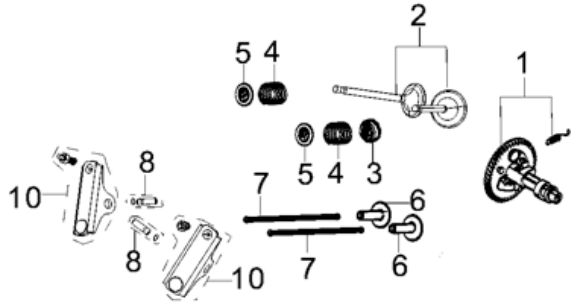

Camshaft Assembly

RP6500E / RP7500E

REF. NO.	DESCRIPTION	Part QTY	Part UPC	CAT Individual Part No.	MSRP Part Price	Part Dim (mm)				Group QTY	Group UPC	CAT Group Part No.	Group Name	MSRP Group Price	MODEL	Group Dim (mm)			
						Length	Width	Height	Weight(g)							Length	Width	Height	Weight(g)
1	CAMSHAFT ASSY.	1								1	815683021880	512-8295	CAMSHAFT GP	\$136.97	RP5500/RP6500E/ RP7500E	215	150	150	1141.4
2	VALVES SET	1																	
3	GUIDE, SEAL	1																	
4	SPRING, VALVE	2																	
5	SEAT, VALVE SPRING	2																	
6	TAPPET, VALVE	2																	
7	LIFTER SUBASSEMBLY, VALVE	2																	
8	ROCKER SHAFT	2																	
10	ROCKER ARM, VALVE	2																	