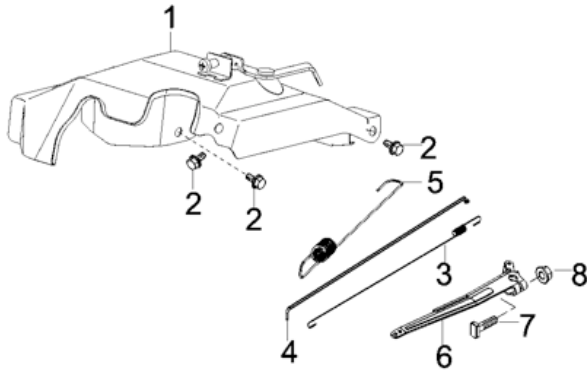

Governor Control Assembly

RP6500E / RP7500E

REF. NO.	DESCRIPTION	Part QTY	Part UPC	CAT Individual Part No.	MSRP Part Price	Part Dim (mm)				Group QTY	Group UPC	CAT Group Part No.	Group Name	MSRP Group Price	MODEL	Group Dim (mm)			
						Length	Width	Height	Weight(g)							Length	Width	Height	Weight(g)
1	CONTROL ASSY, THROTTLE	1								1	815683022016	512-8309	GOVERNOR GP -E	\$33.99	RP6500E/7500E	300	250	60	455.4
2	BOLT	3																	
3	SPRING, THROTTLE VALVE RETURNING	1																	
4	ROD, GOVERNEOR	1																	
5	SPRING, GOVERNOR	1	815683021538	511-7275	\$0.95	137	12	12	23.6										
6	SUPPORT SUBASSEMBLY, GOVERNOR	1																	
7	BOLT, GOVERNOR SUPPORT	1																	
8	NUT	1																	